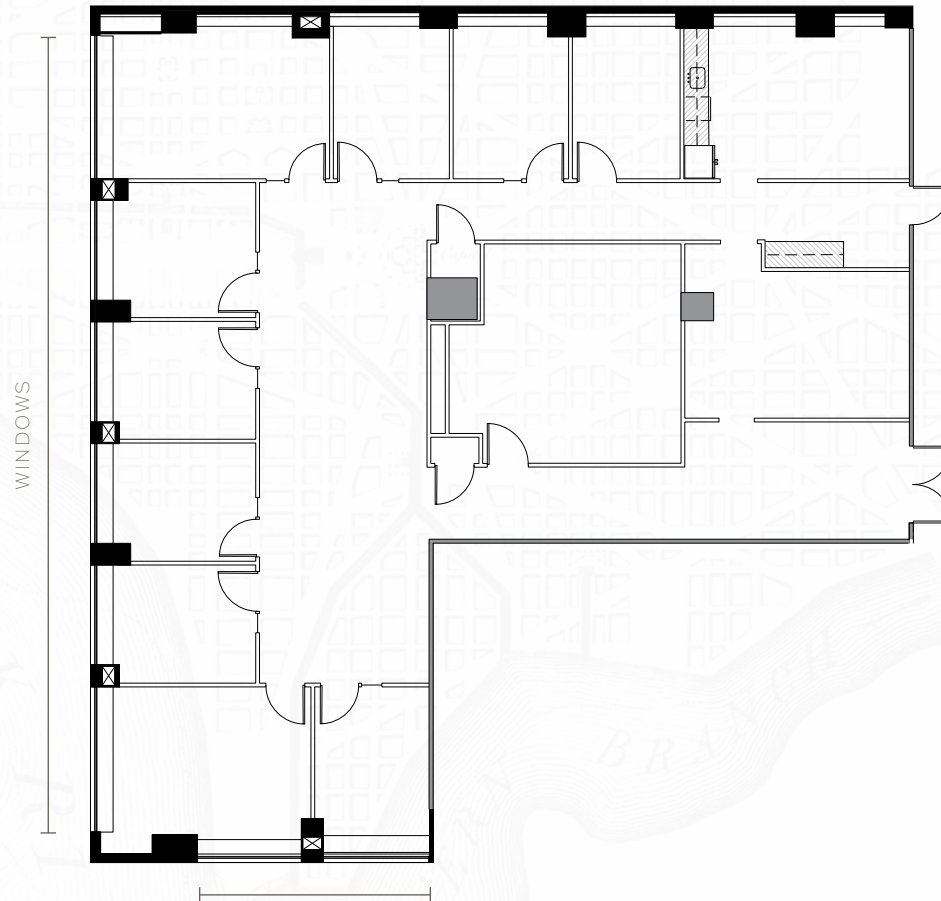

THE MADISON OFFICE BUILDING

THIRD FLOOR | SUITE 35°
SPEC SUITE | 3,703 RSF

THE MADISON
OFFICE BUILDING

1155 15TH STREET NW

JOHN KLINKE | jklinke@streamrealty.com (202) 595-1446

TIM MCCARTY | tim.mccarty@streamrealty.com (202) 886-8827