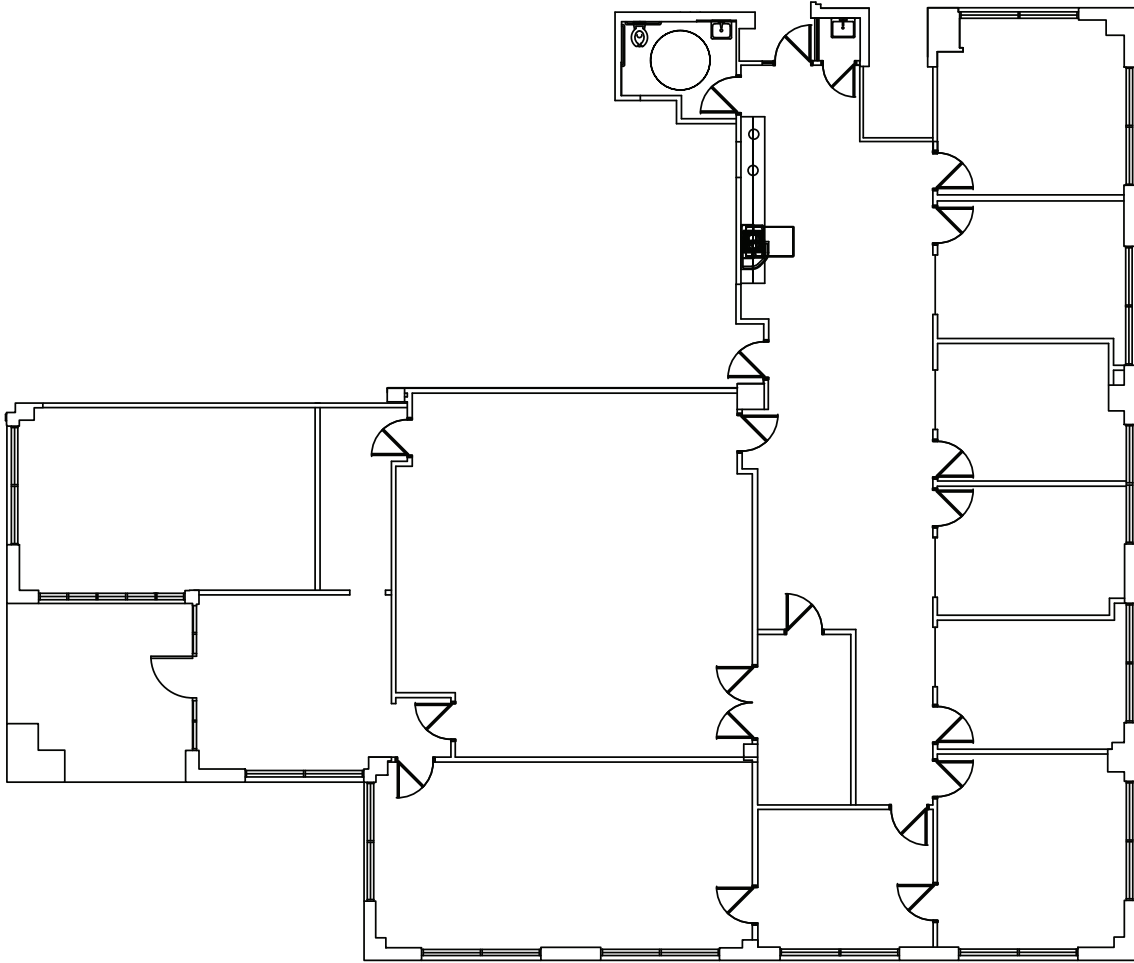

Suite 170 - 4,815 square feet

The above floor plan is not to scale. The available space shown is believed to be correct but is subject to change.

Thomas Hernandez, SIOR, CCIM
(813) 494-4090 mobile
thernandez@ciminelli.com