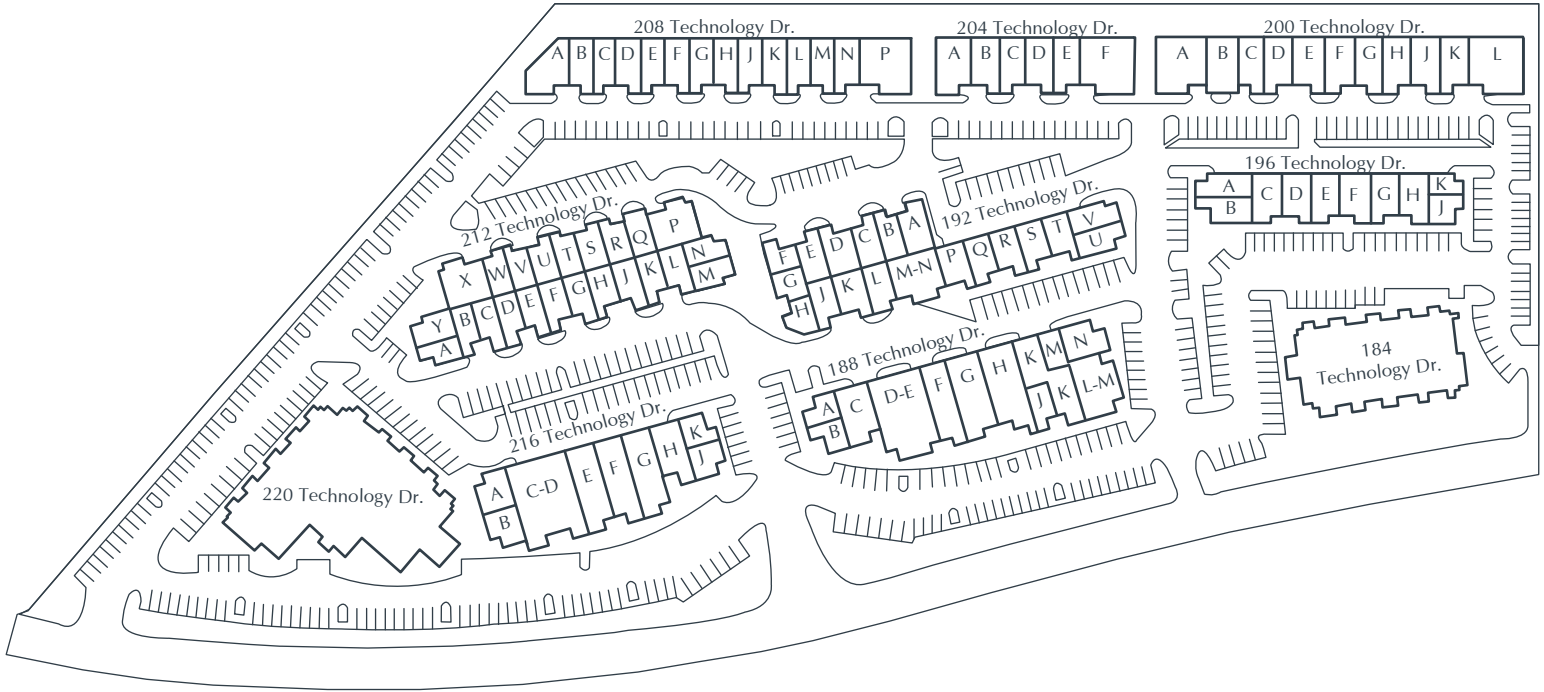

# SPECTRUM TECHNOLOGY CENTER

Technology Drive  
Irvine, CA

Created by Olen Commercial Realty Corp., 2022.  
Information is not to be published or copied without  
written approval. Square footage and floor plans are  
estimates and should be separately verified. All rates,  
terms, floor plans, and building facts are subject to  
change without notice.