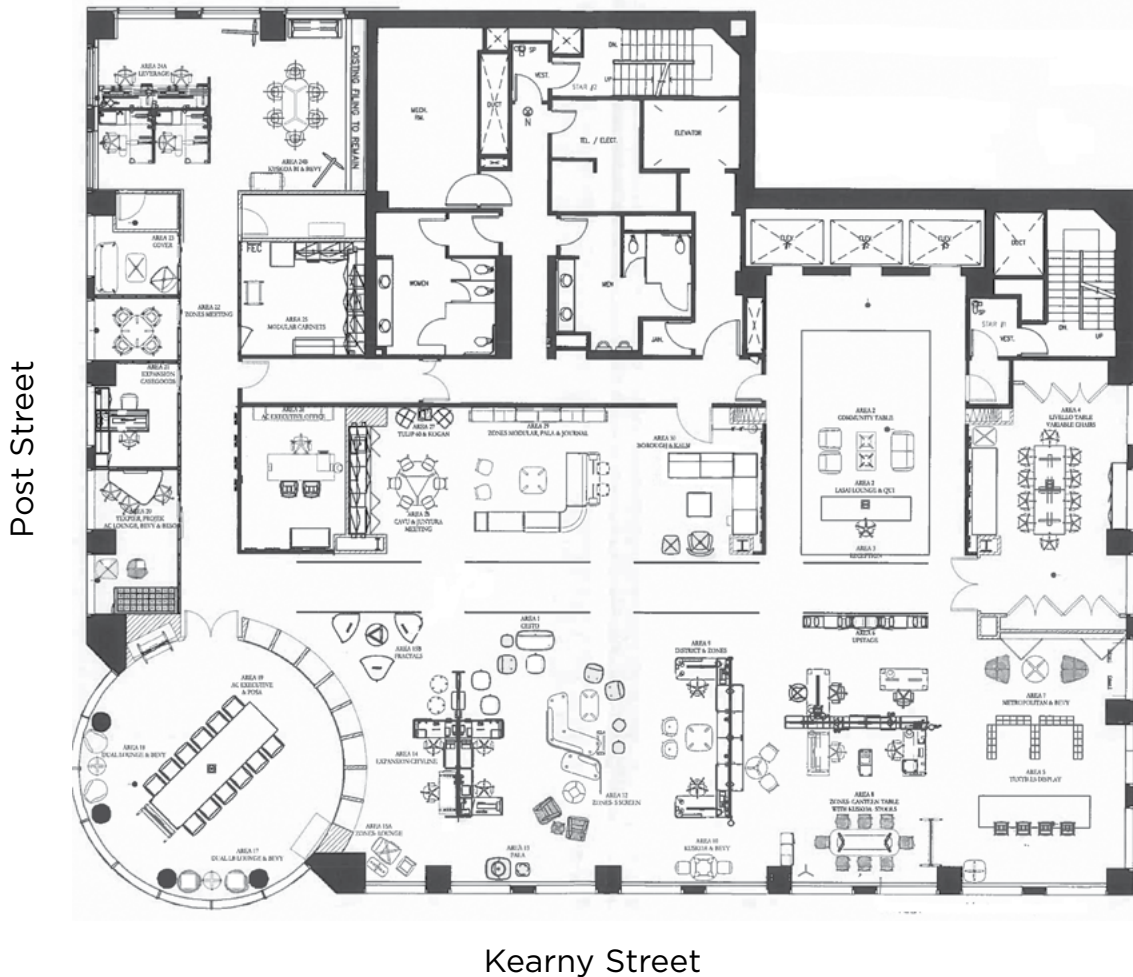

# Suite 1500

10,543 RSF

- Available Now
- Open ceiling creative space
- High-end furniture
- 2 large conference rooms
- 6 private offices / meeting rooms
- Floor to ceiling windows
- Large central break area
- Reception