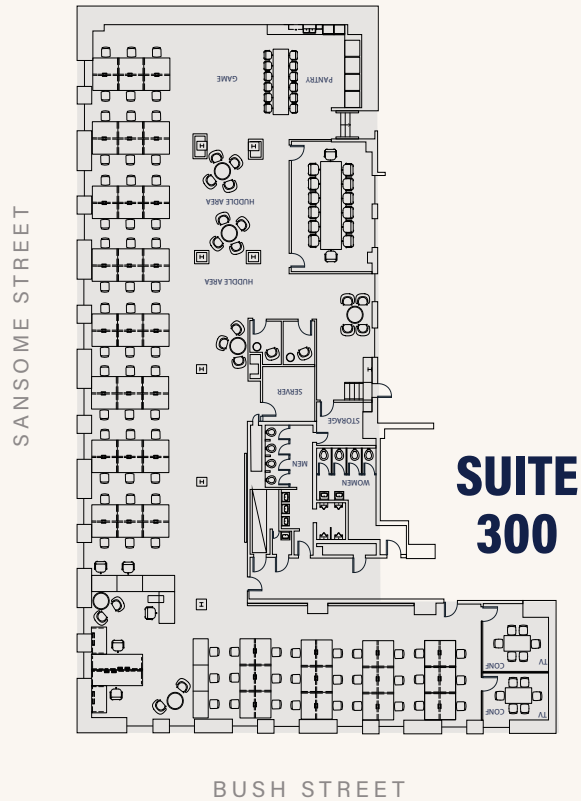

FLOOR 03

SUITE 300

10,076 RSF

NORTH

 Available now

 Mostly open floor plan

 1 Large boardroom

 3 Private offices

 2 Phone rooms

 Fully Furnished

 Large Kitchen/
All Hands Area