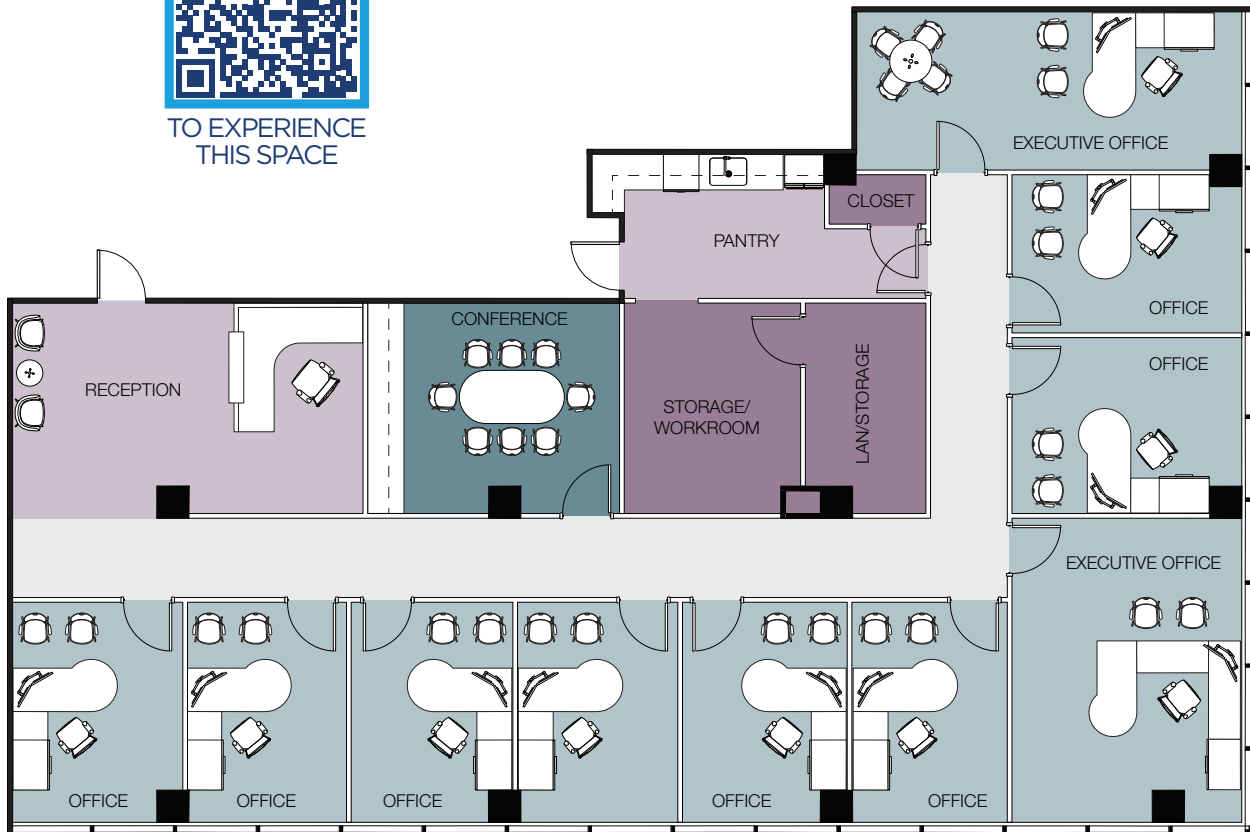

1101 VERMONT AVE

5th Floor • Suite 510 • 3,909 sf

CLICK OR SCAN

TO EXPERIENCE THIS SPACE

Floor plans are for illustrative purposes only. Details and dimensions may differ from actual plans.

ZUMOT
REAL ESTATE