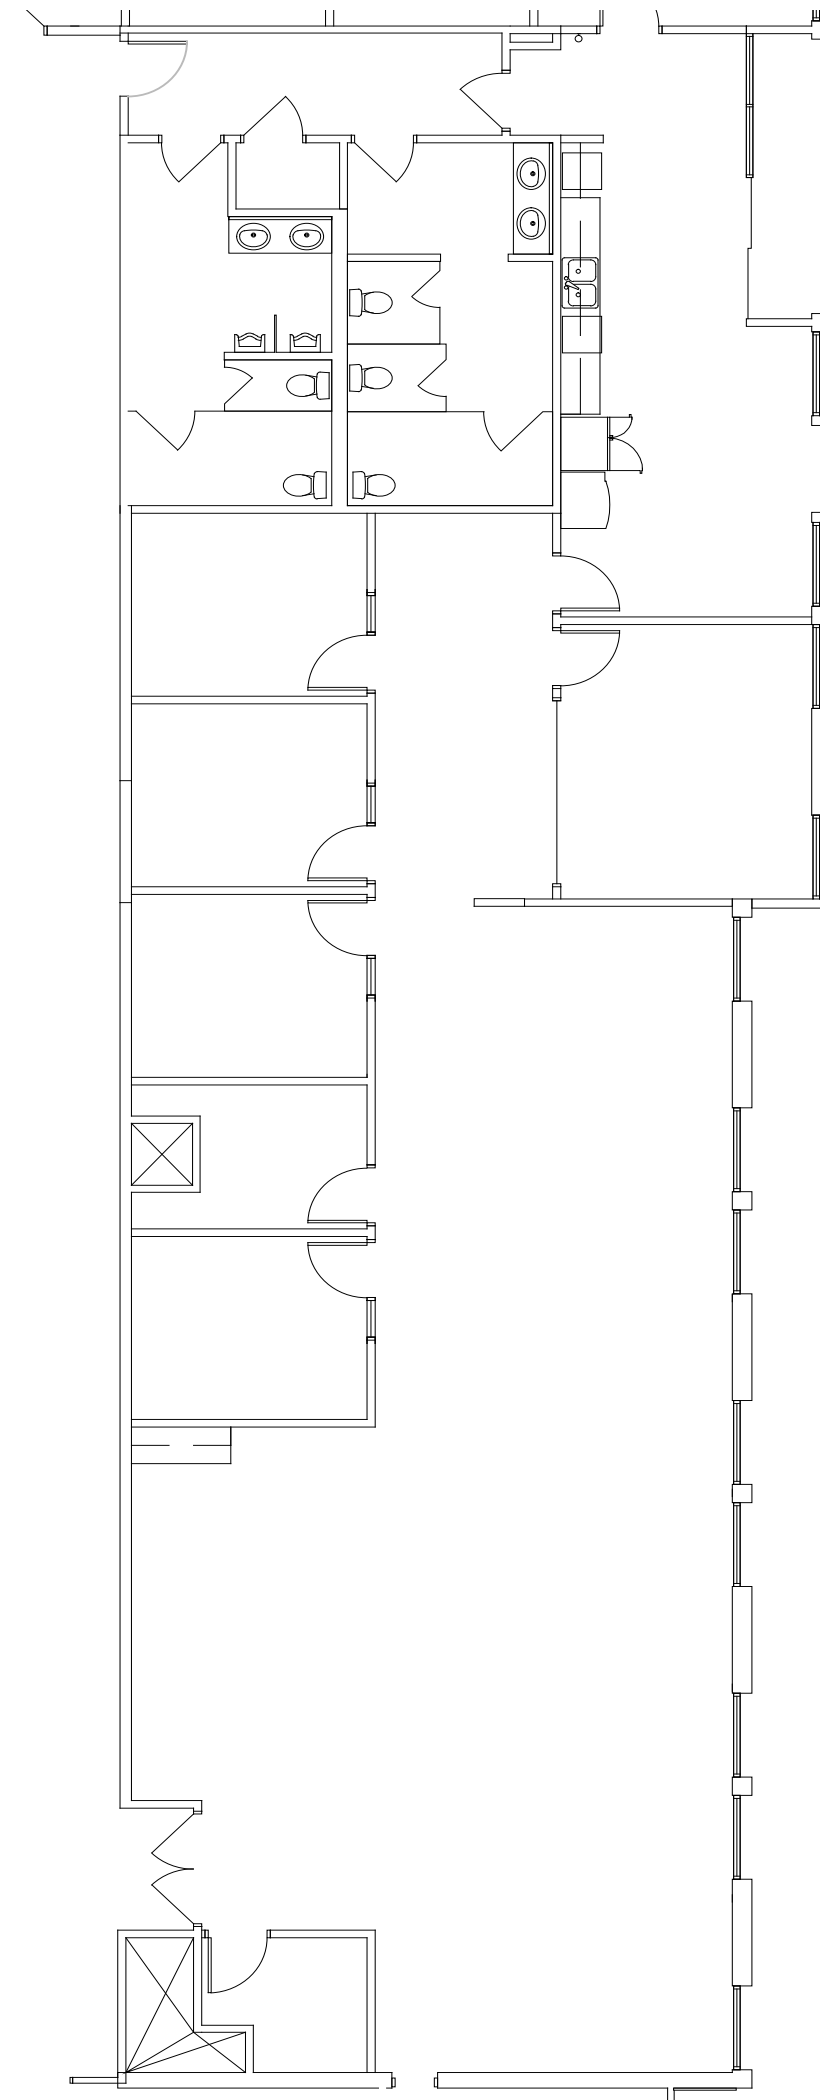

3,740 RSF

* AMENITIES

THE PATIO. THE PULSE.

Everything at SOVA orbits The Patio.
Coffee to start the day. A gym to reset it.
Tacos when you've earned them. A brewery
when you really have.

It's outdoors, it's central, and it's surrounded
by the kind of amenities that make people
actually want to come in.