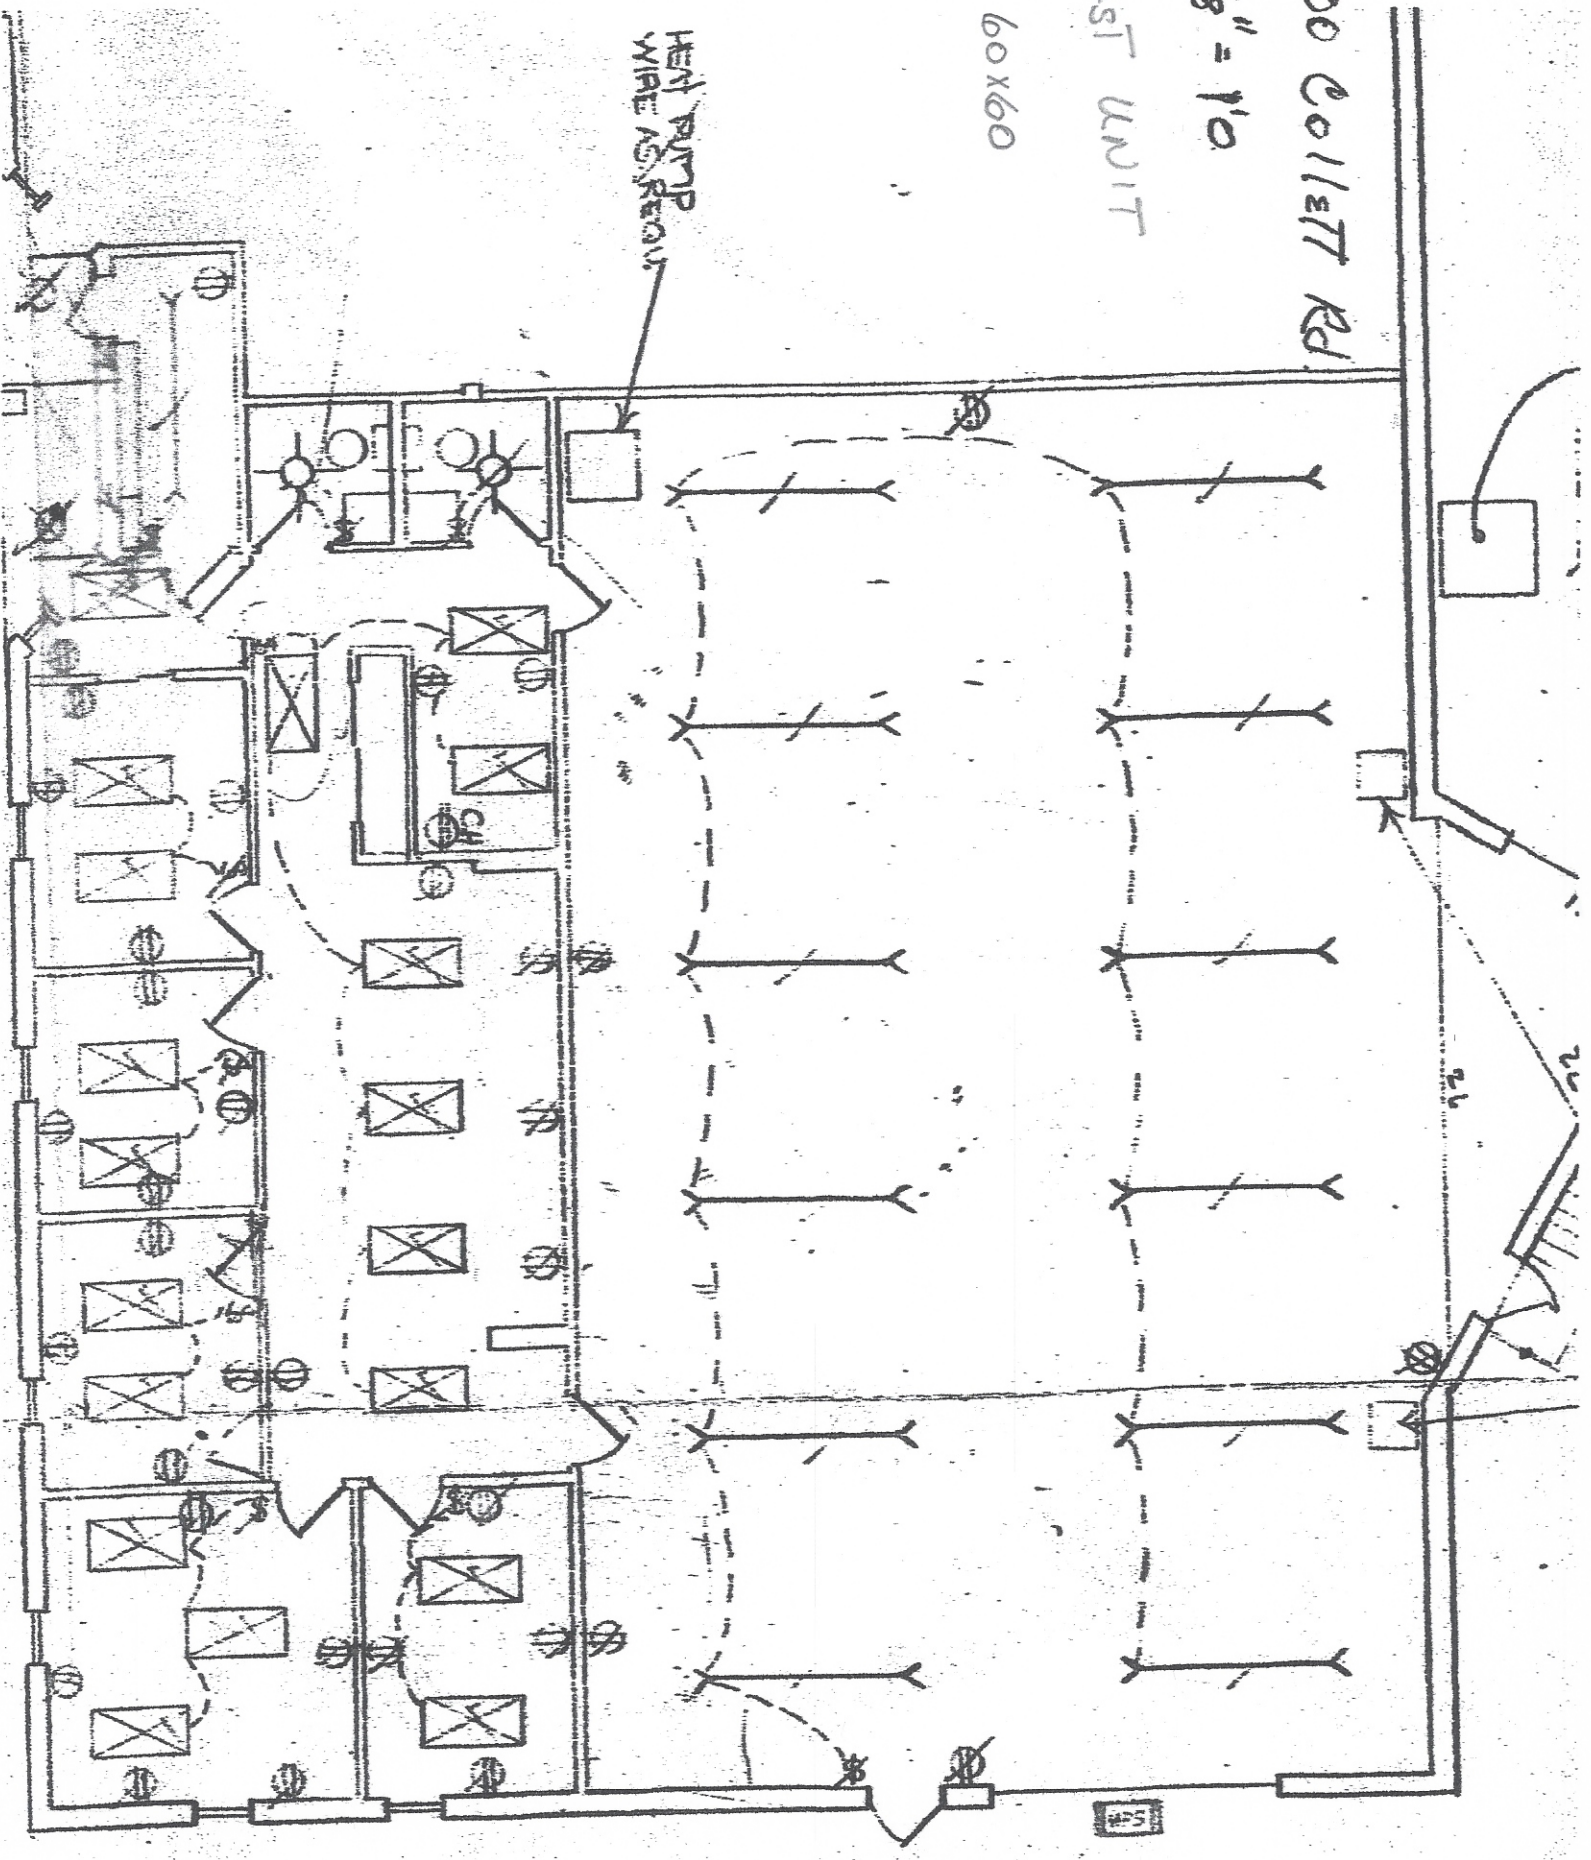

6300 Collett Rd

1/8" = 1'0"

EAST UNIT

N 60x60

HEAT PUMP  
WIRE AS REQ'D

6300 Collett Rd  
CENTRAL SPACE