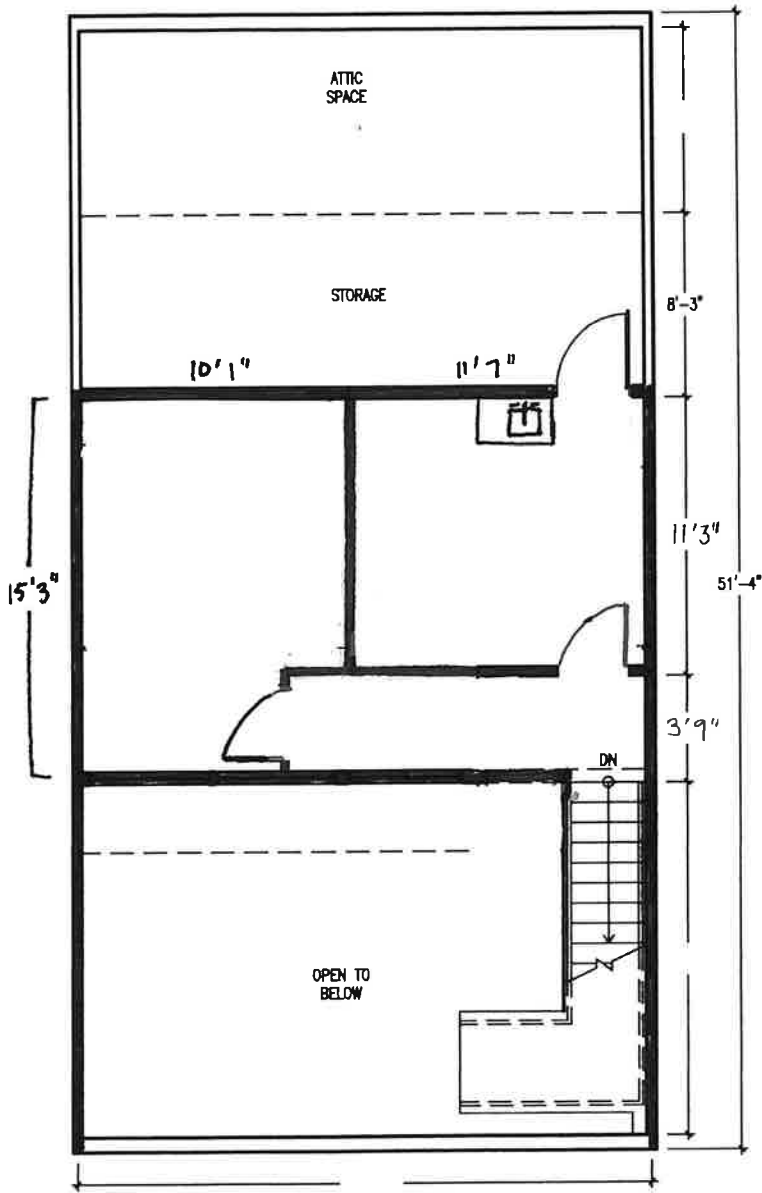

FORMER 1ST FLOOR PLAN @ 1642-107
 (PRIOR TO JOYOUS MASSAGE)

Upper Level

All measurement are approximant, please confirm correct measurement for construction use.

SHEET:	REVISIONS:	JOB:	SCALE: 1/8" = 1'-0"	DATE: OCT. 3, 2017	APPROVED BY:	DESIGN BY:	DRAWN BY:	PROJECT:	1642 Pleasure House Rd Suite 107 Virginia Beach, Va 23455	 JJS STUDIO INTERIOR DESIGN + ART PLEASURE HOUSE RD, STE 104 VIRGINIA BEACH, VA 23455 540-314-8229 jean@jjsinteriordesign.com