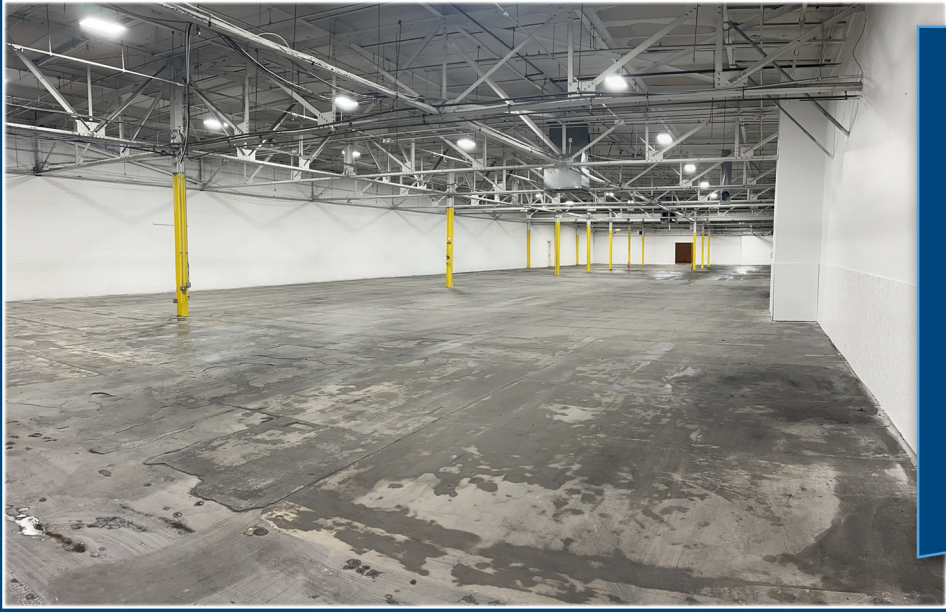

AVAILABLE FOR LEASE

OAKS, PA

10,600-28,600
WAREHOUSE AVAILABLE

HIGHLIGHTS

- 3,200 SF OF OFFICE
- 3 DOCKS AVAILABLE
- DRIVE IN POSSIBLE
- MINUTES FROM THE OAKS EXIT

MINUTES FROM

RT. 422, 202, 100, 176, 95, 276, 476