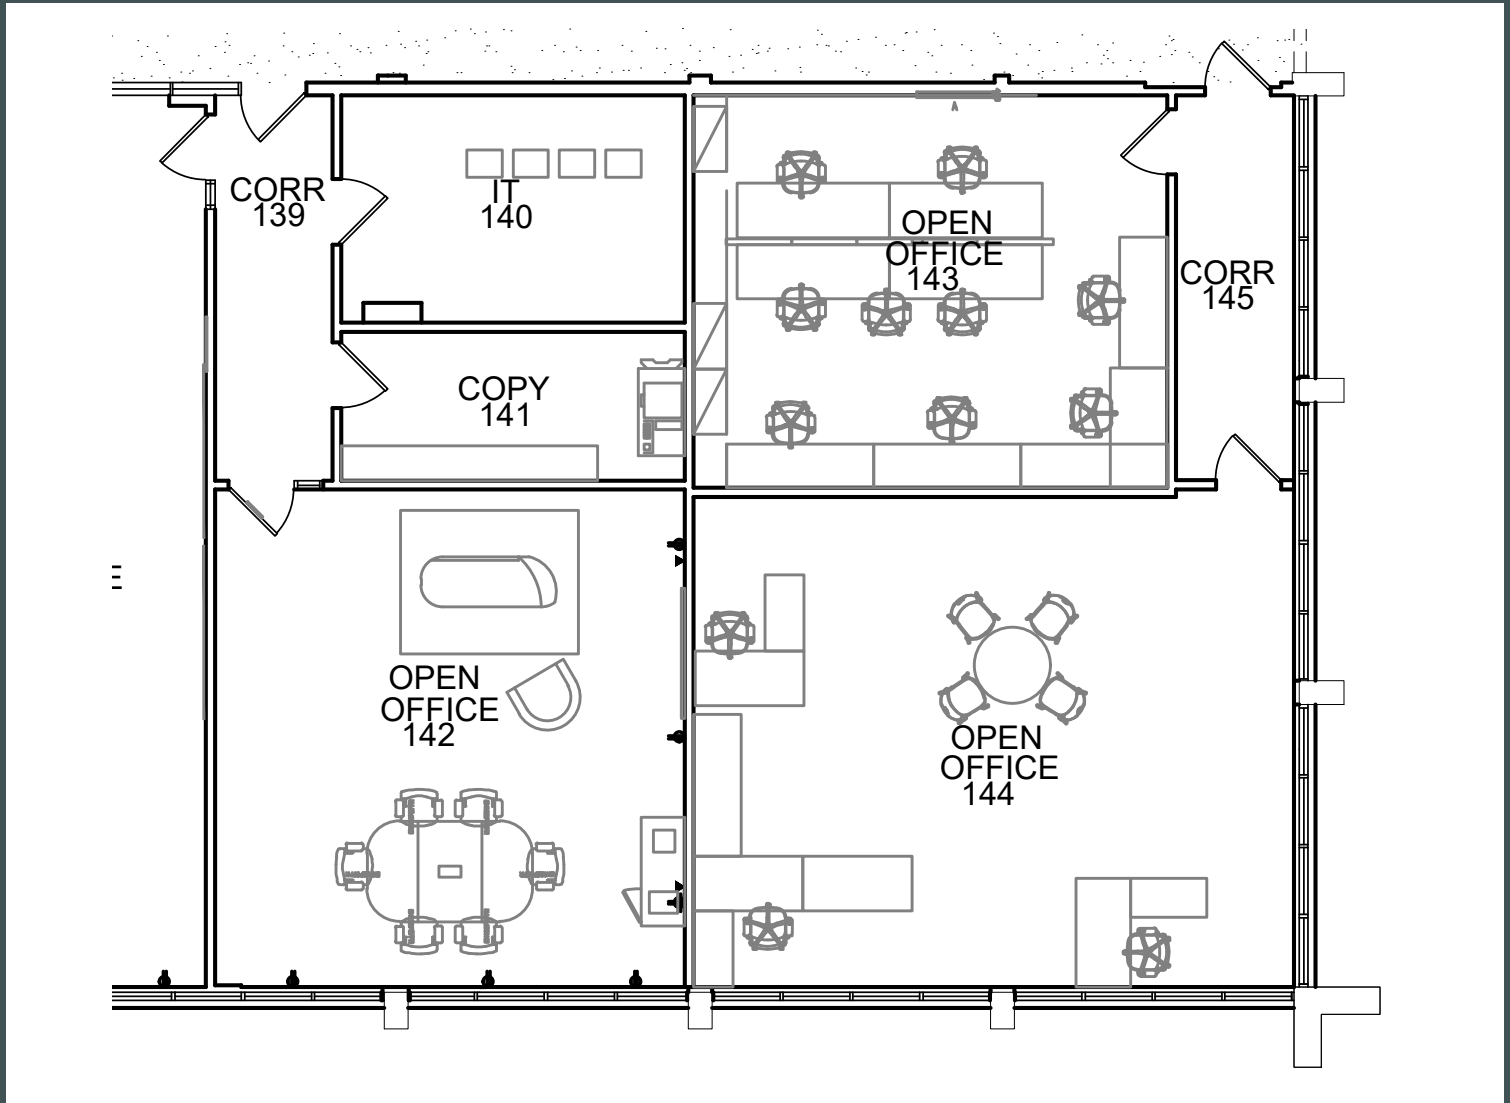

Suite 1505

2,471 RSF | Furniture Available

Contact Us

Russell Mays
Senior Associate
+1 407 304 8538
russell.mays@cbre.com

Chris Sproles
Senior Vice President
+1 407 929 3159
chris.sproles@cbre.com

© 2025 CBRE, Inc. All rights reserved. This information has been obtained from sources believed reliable but has not been verified for accuracy or completeness. CBRE, Inc. makes no guarantee, representation or warranty and accepts no responsibility or liability as to the accuracy, completeness, or reliability of the information contained herein. You should conduct a careful, independent investigation of the property and verify all information. Any reliance on this information is solely at your own risk. CBRE and the CBRE logo are service marks of CBRE, Inc. All other marks displayed on this document are the property of their respective owners, and the use of such marks does not imply any affiliation with or endorsement of CBRE. Photos herein are the property of their respective owners. Use of these images without the express written consent of the owner is prohibited.