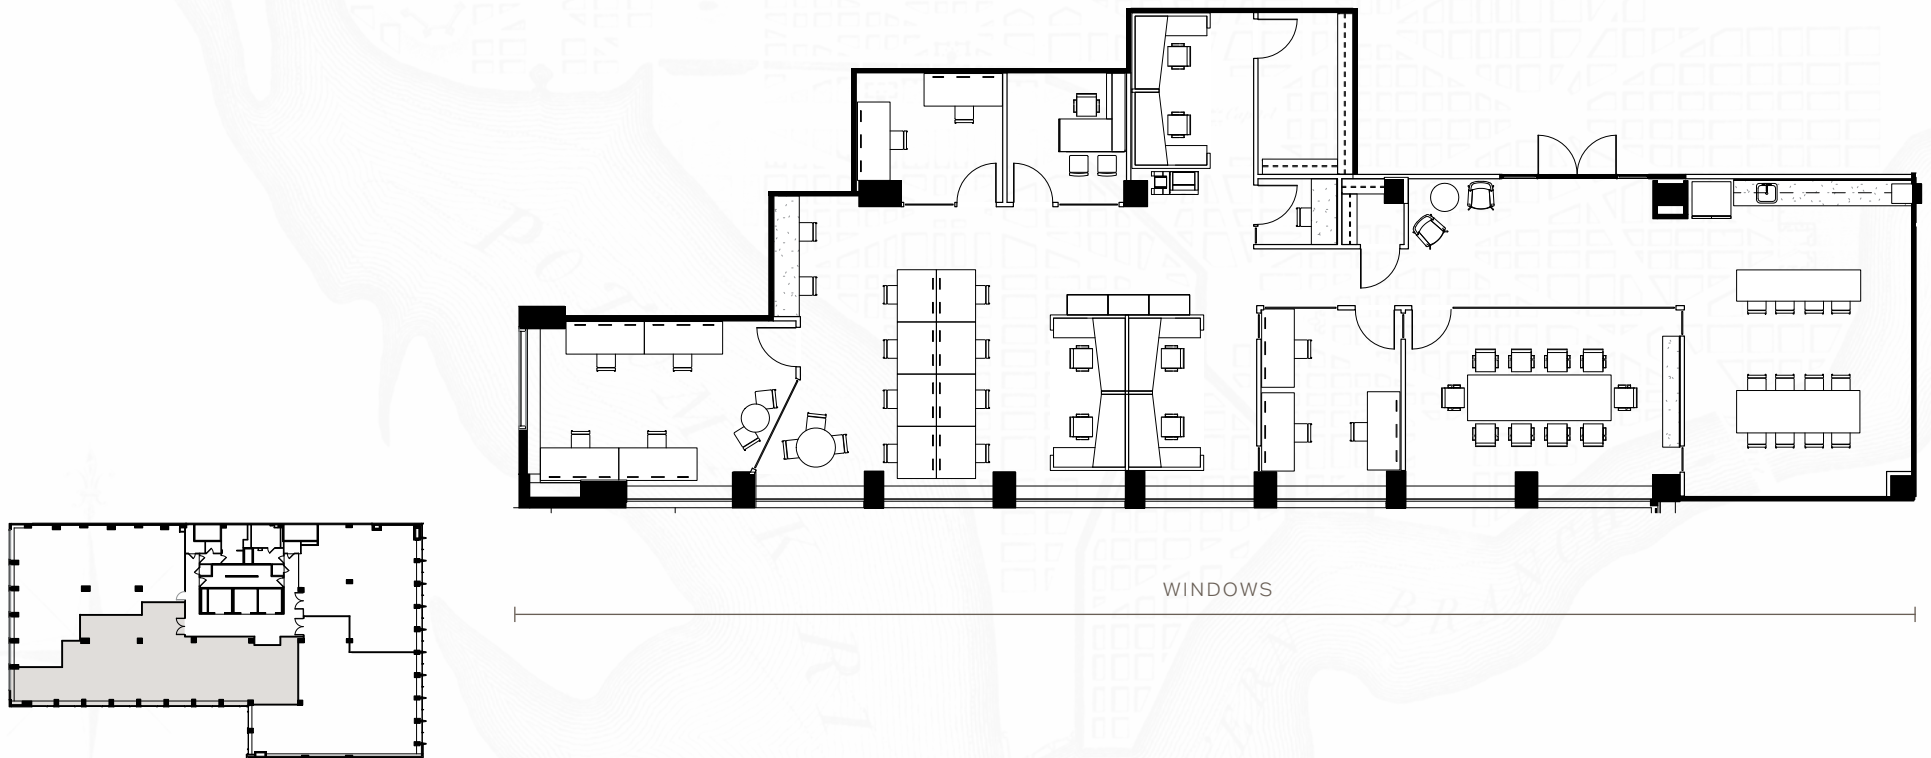

THE MADISON OFFICE BUILDING

SEVENTH FLOOR | SUITE 750

TEST-FIT | 3,383 RSF

THE MADISON
OFFICE BUILDING

1155 15TH STREET NW

JOHN KLINKE | jklinke@streamrealty.com (202) 595-1446

TIM MCCARTY | tim.mccarty@streamrealty.com (202) 886-8827

STREAM