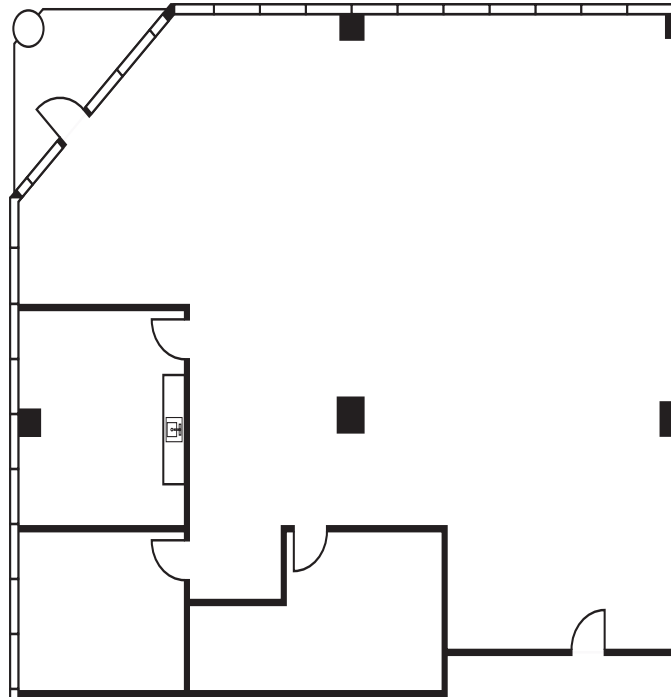

FLORIDA BLUE TOWER

Suite 225

3,317 RSF

Contact Us:

KELLEY MATHESON

First Vice President

T +1 813 273 8489

kelley.matheson@cbre.com

ROXANNE KEMPH

Senior Vice President

T +1 813 787 1068

roxanne.kemph@cbre.com

CBRE