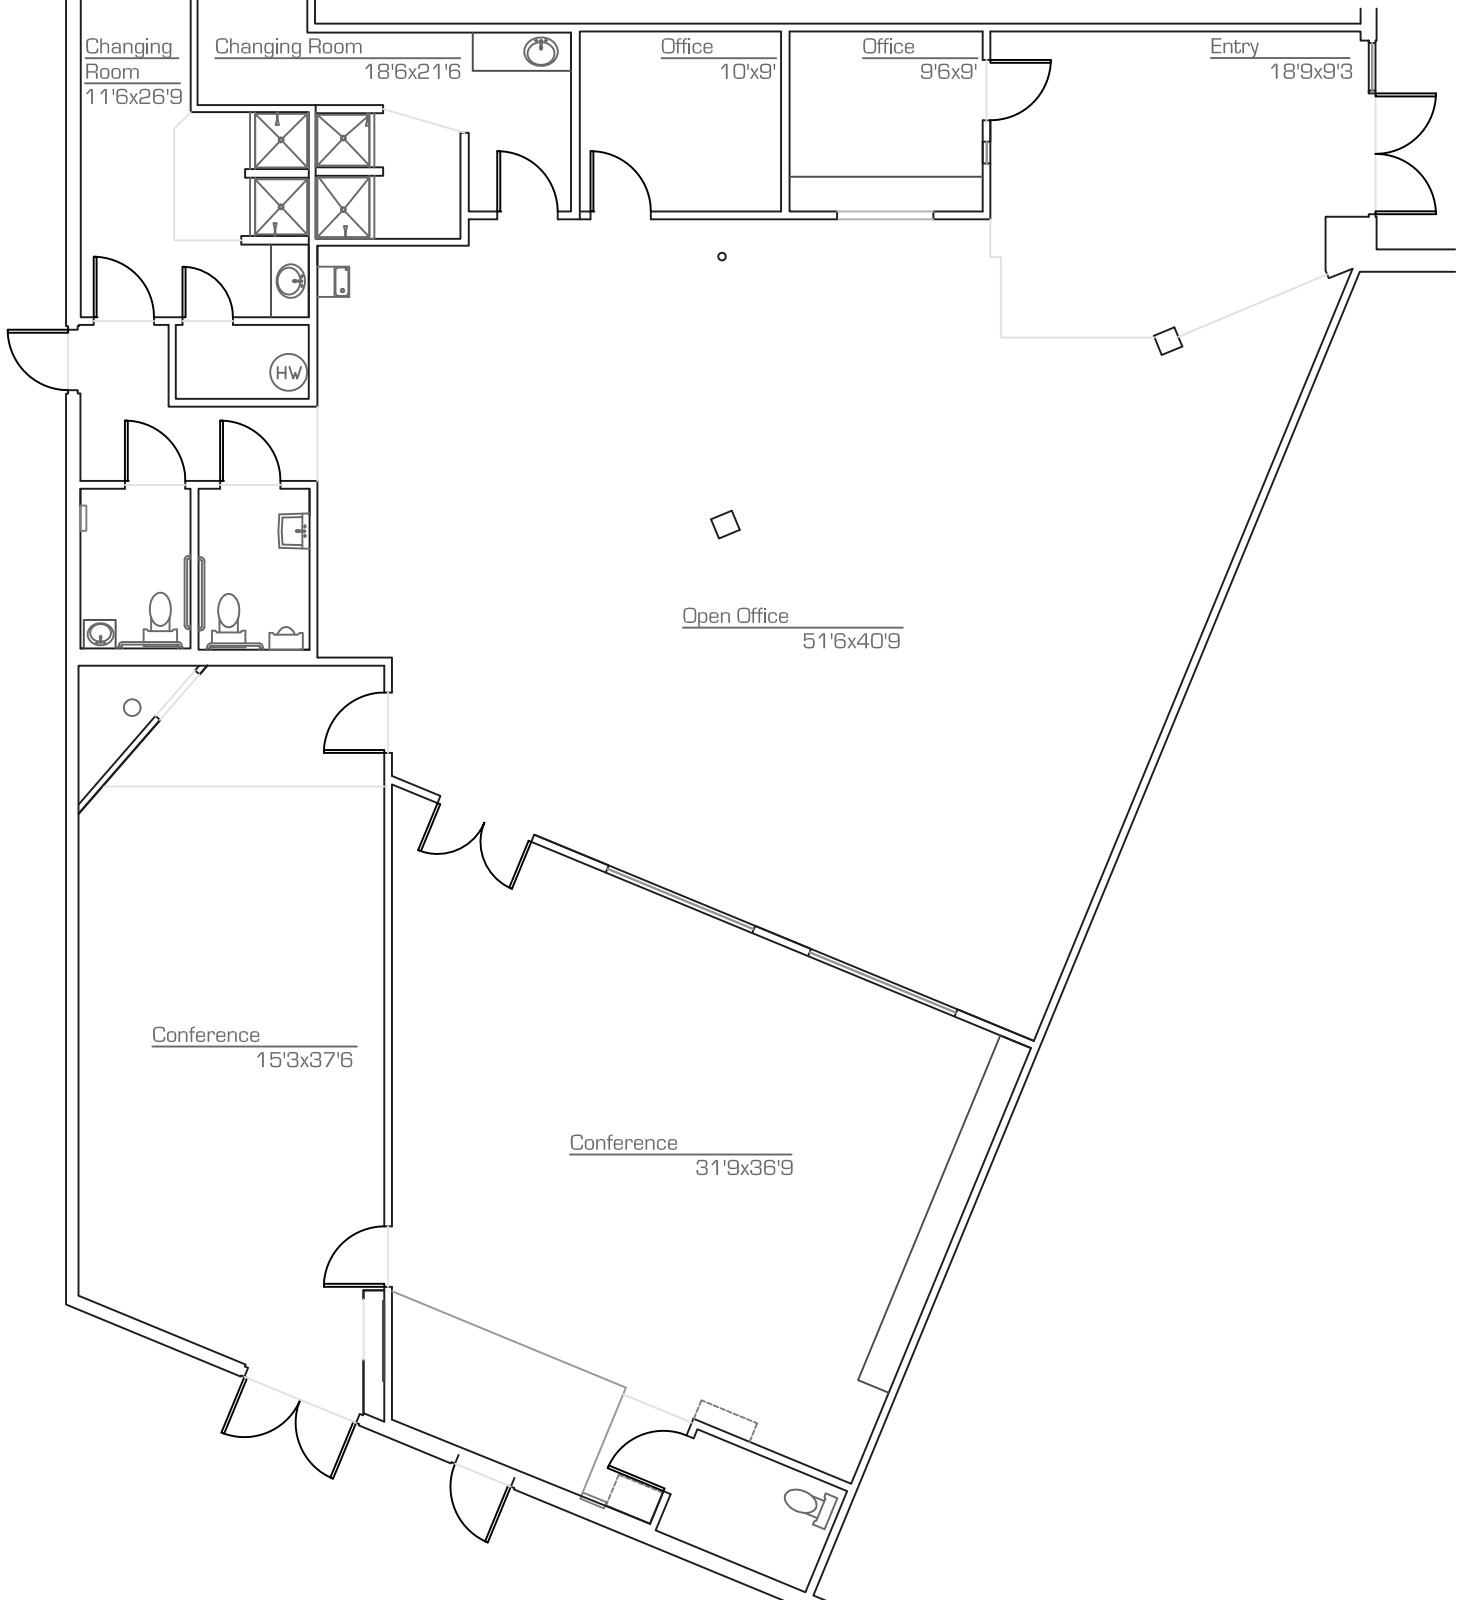

1100 Arizona State Route 260

Cottonwood - Arizona
Suite D12 - 3,968 SF

as-built

scale: nts
November . 2010

*All dimensions are approximate
*All information is of general nature

precision**DIMENSIONS**

as built . space plans
architectural design