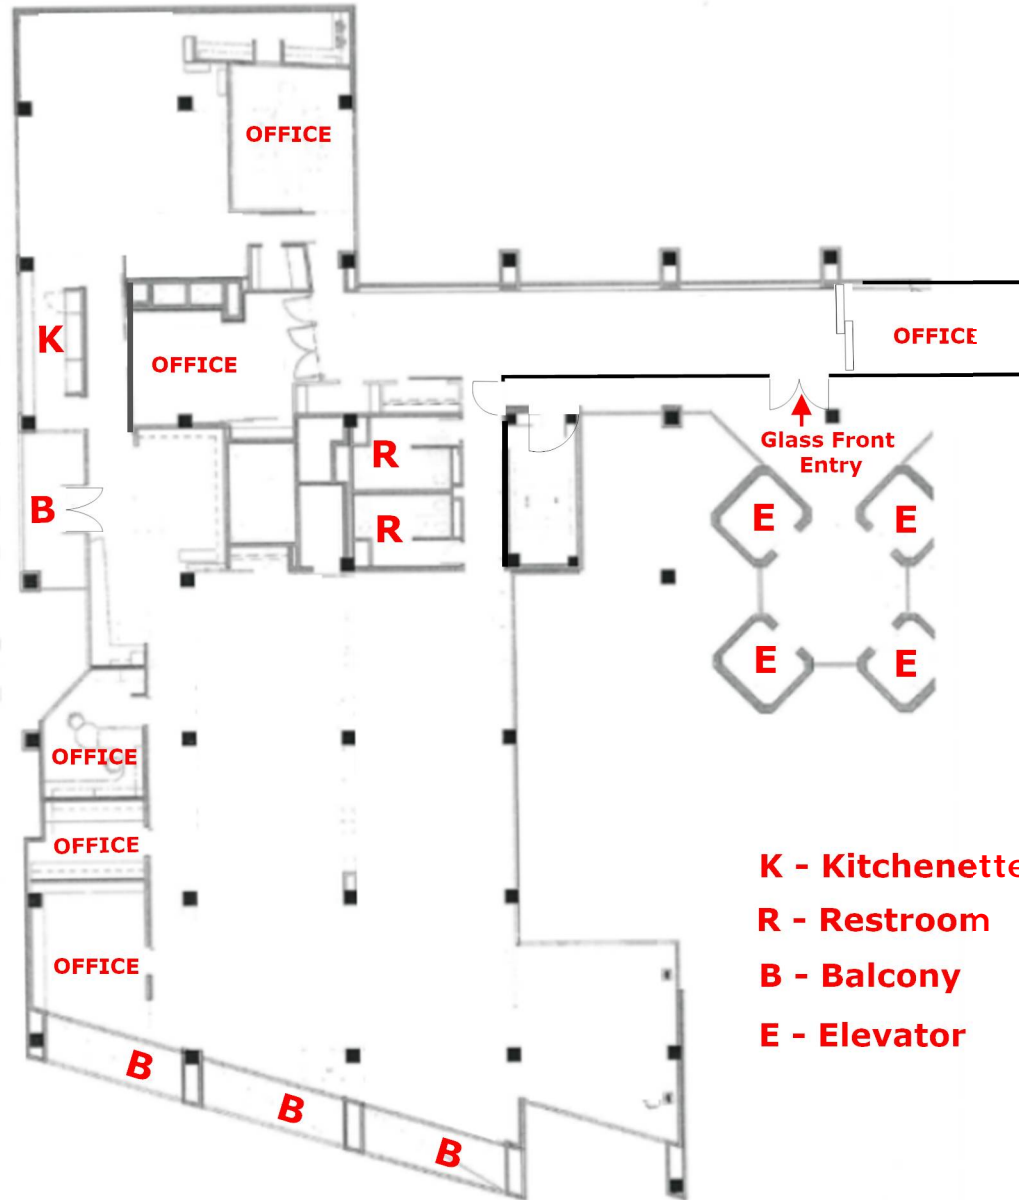

# 1010 Wisconsin Ave

Suite 405: 8,180 RSF

- K - Kitchenette**
- R - Restroom**
- B - Balcony**
- E - Elevator**

NOT TO SCALE IMAGE AND DIMENSIONS ARE APPROXIMATE AND SUBJECT TO VERIFICATION

2/27/25