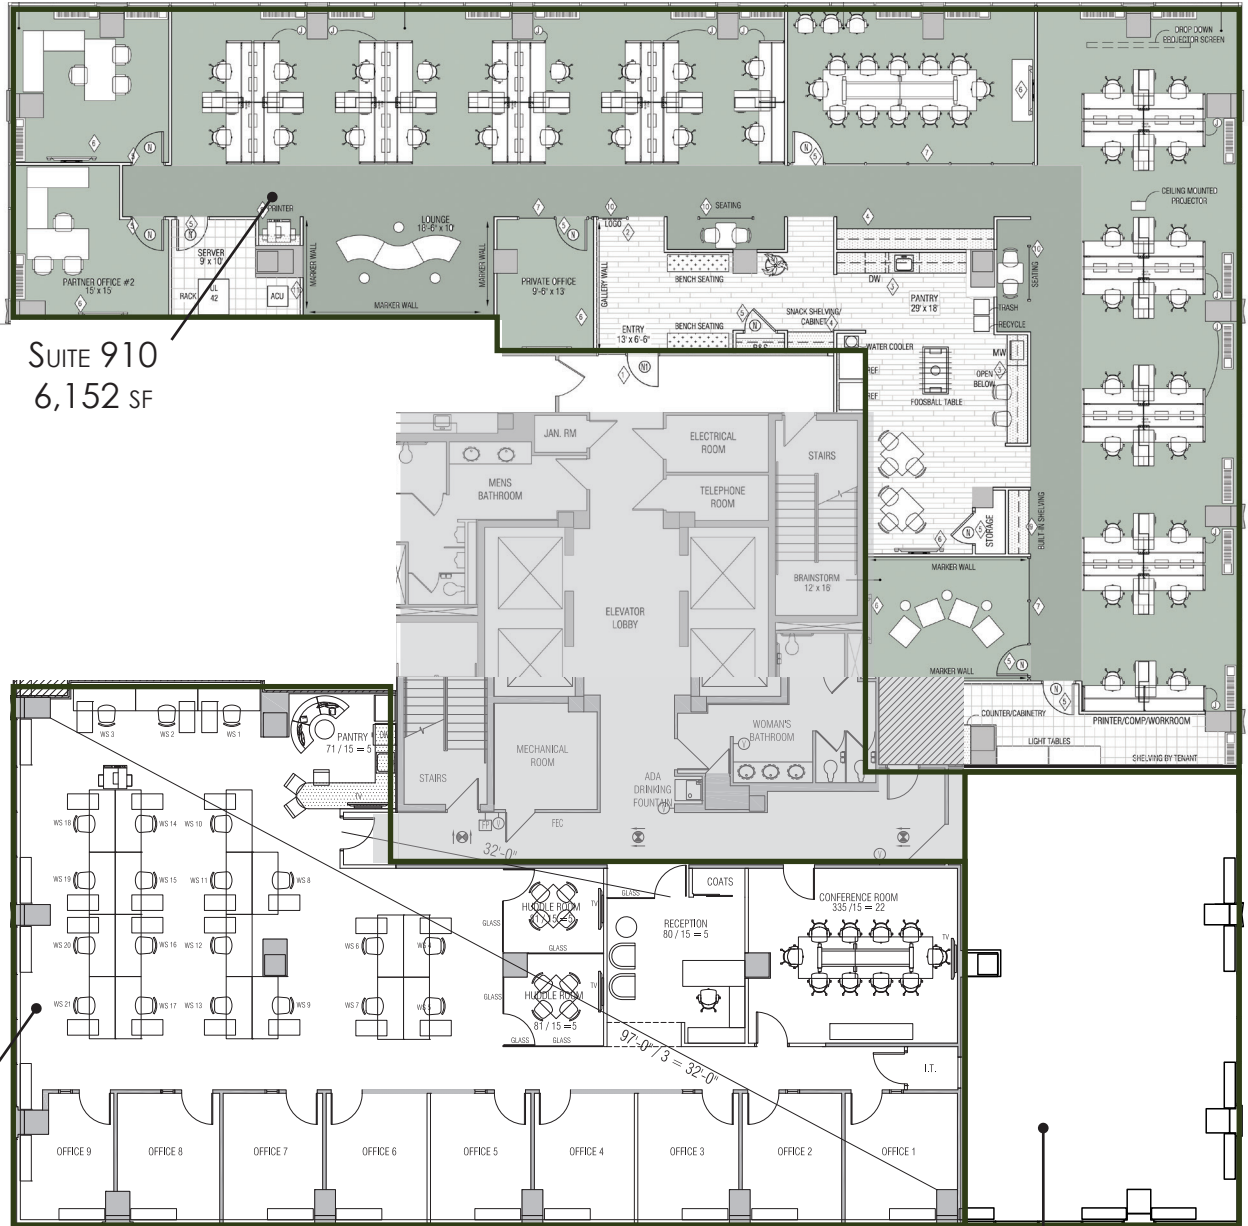

# MARYLAND TRADE CENTER II

7474 Greenway Center Drive | Greenbelt | MD | 20770

9<sup>TH</sup> FLOOR  
 SUITE 900, 910, 920  
 1,474-11,958 SF

I - 495 BELTWAY

SUITE 910  
 6,152 SF

SUITE 900  
 4,332 SF

SUITE 920  
 1,474 SF