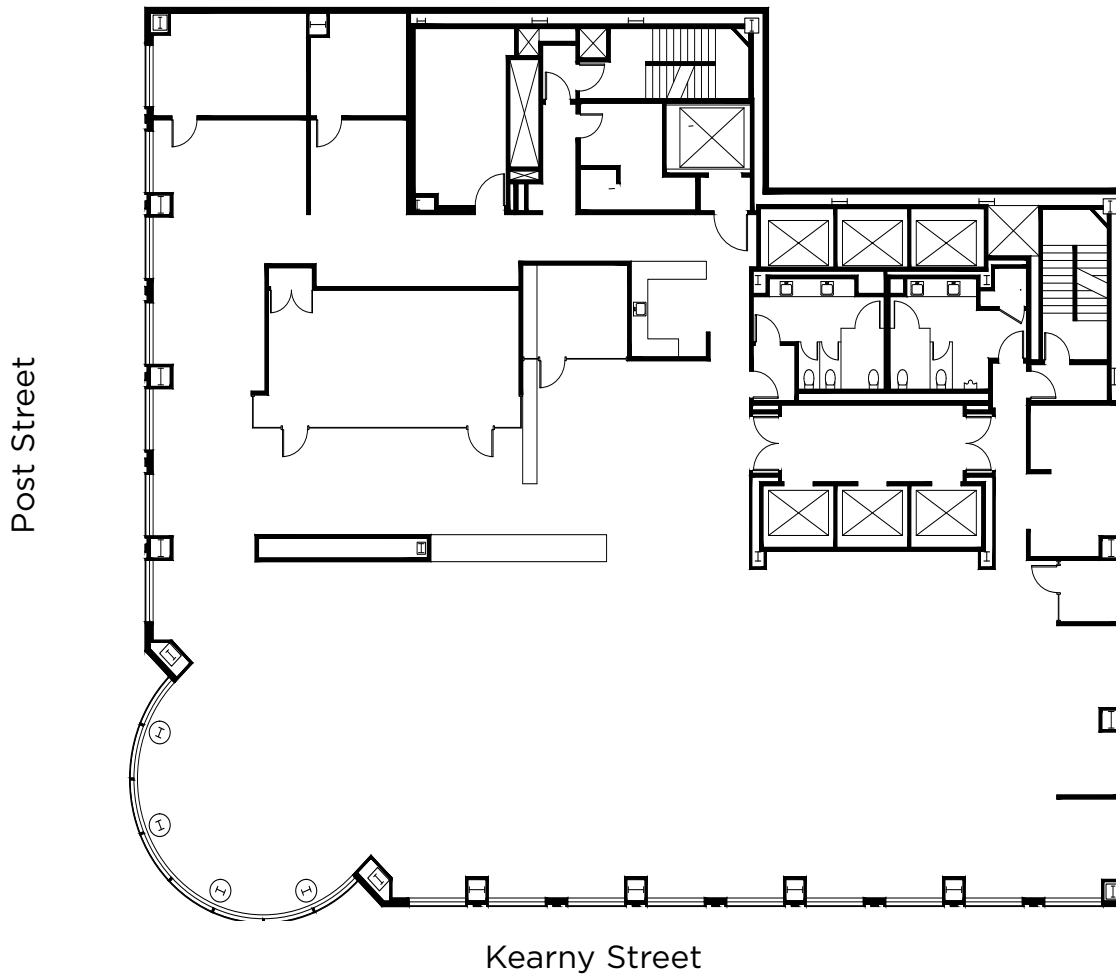

# Suite 900

10,399 RSF

- Available now
- Full floor opportunity
- 2 medium conference rooms
- Kitchen
- 1 large conference room
- 1 phone room
- Unimpacted western facing views over Union Square

For leasing information: