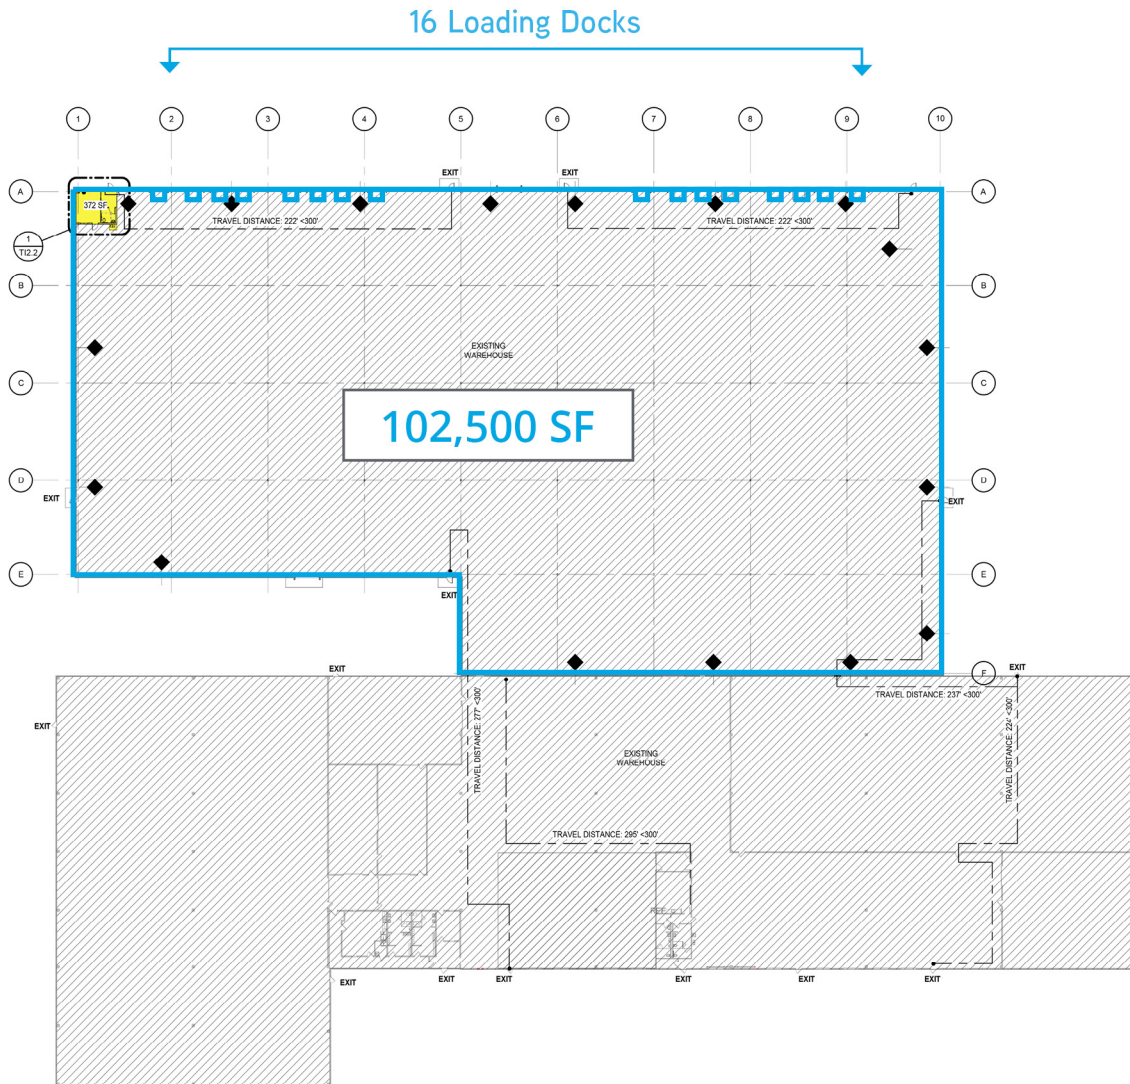

# Building Plan: 102,500 SF

Space Photos: 102,500 SF

Space Photos: 102,500 SF