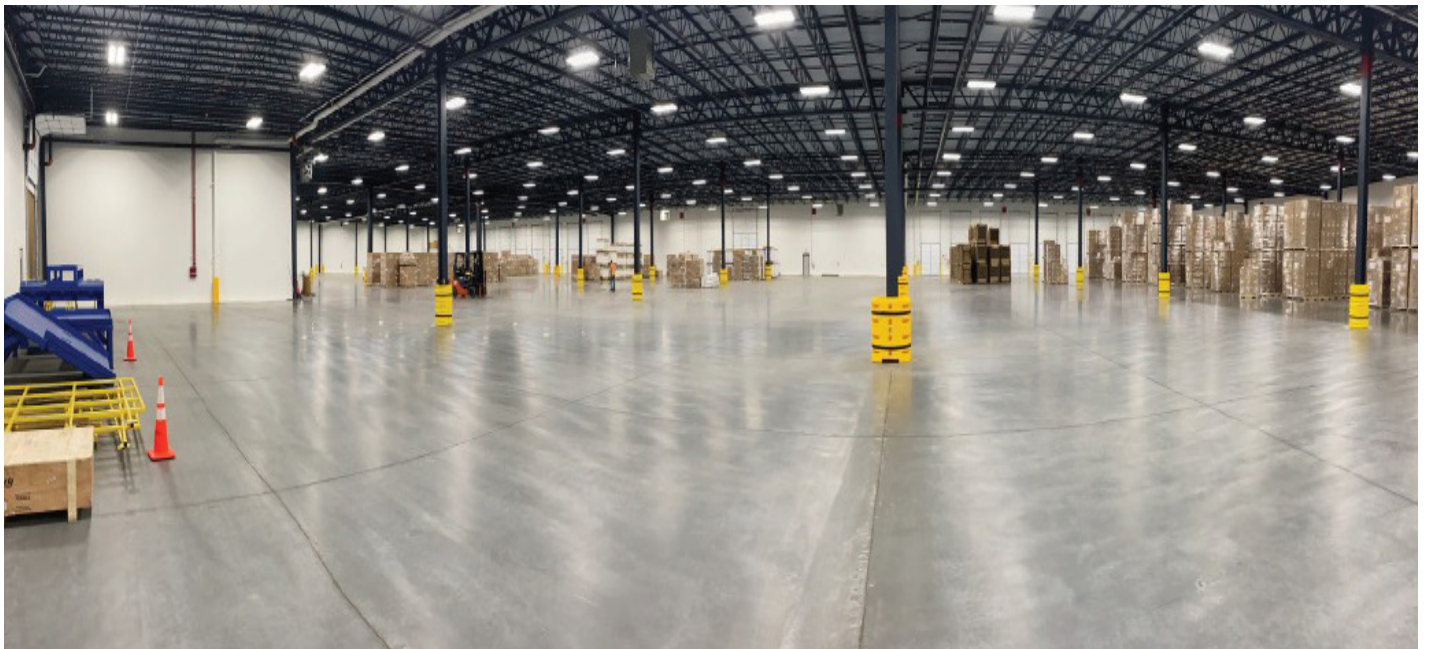

Space Photos: 102,500 SF