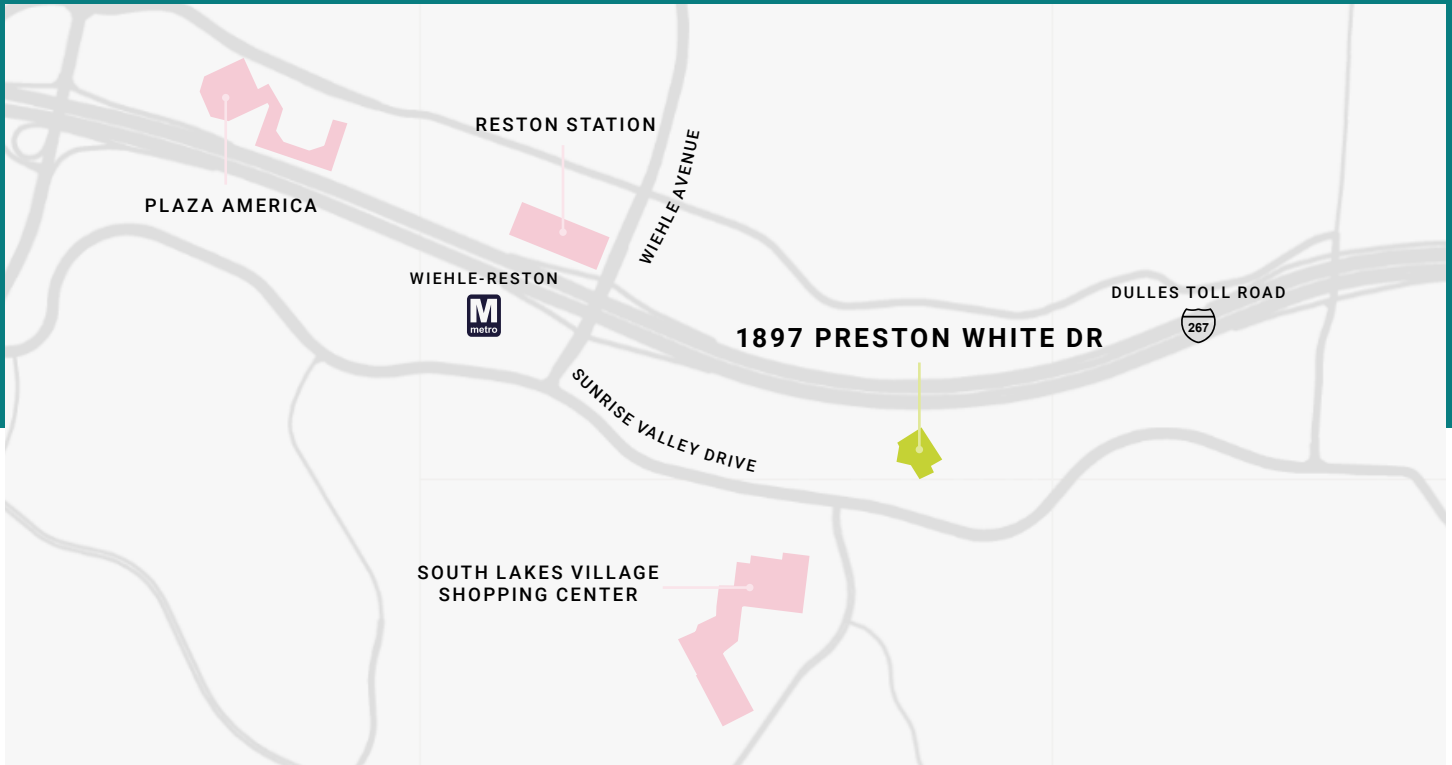

T Transwestern

RATE

\$21.50/SF

ONLY ONE SUITE LEFT!

1897 PRESTON WHITE DR RESTON, VIRGINIA

BERNIE MCKEEVER, JR.
703.749.9462
bernard.mckeever@
transwestern.com

MEGAN REARDEN
703.299.6363
megan.rearden@
transwestern.com

LOCATION

South Lakes Village Shopping Center

3 Minute Drive

Reston Station

5 Minute Drive

Plaza America

7 Minute Drive

AVAILABILITY