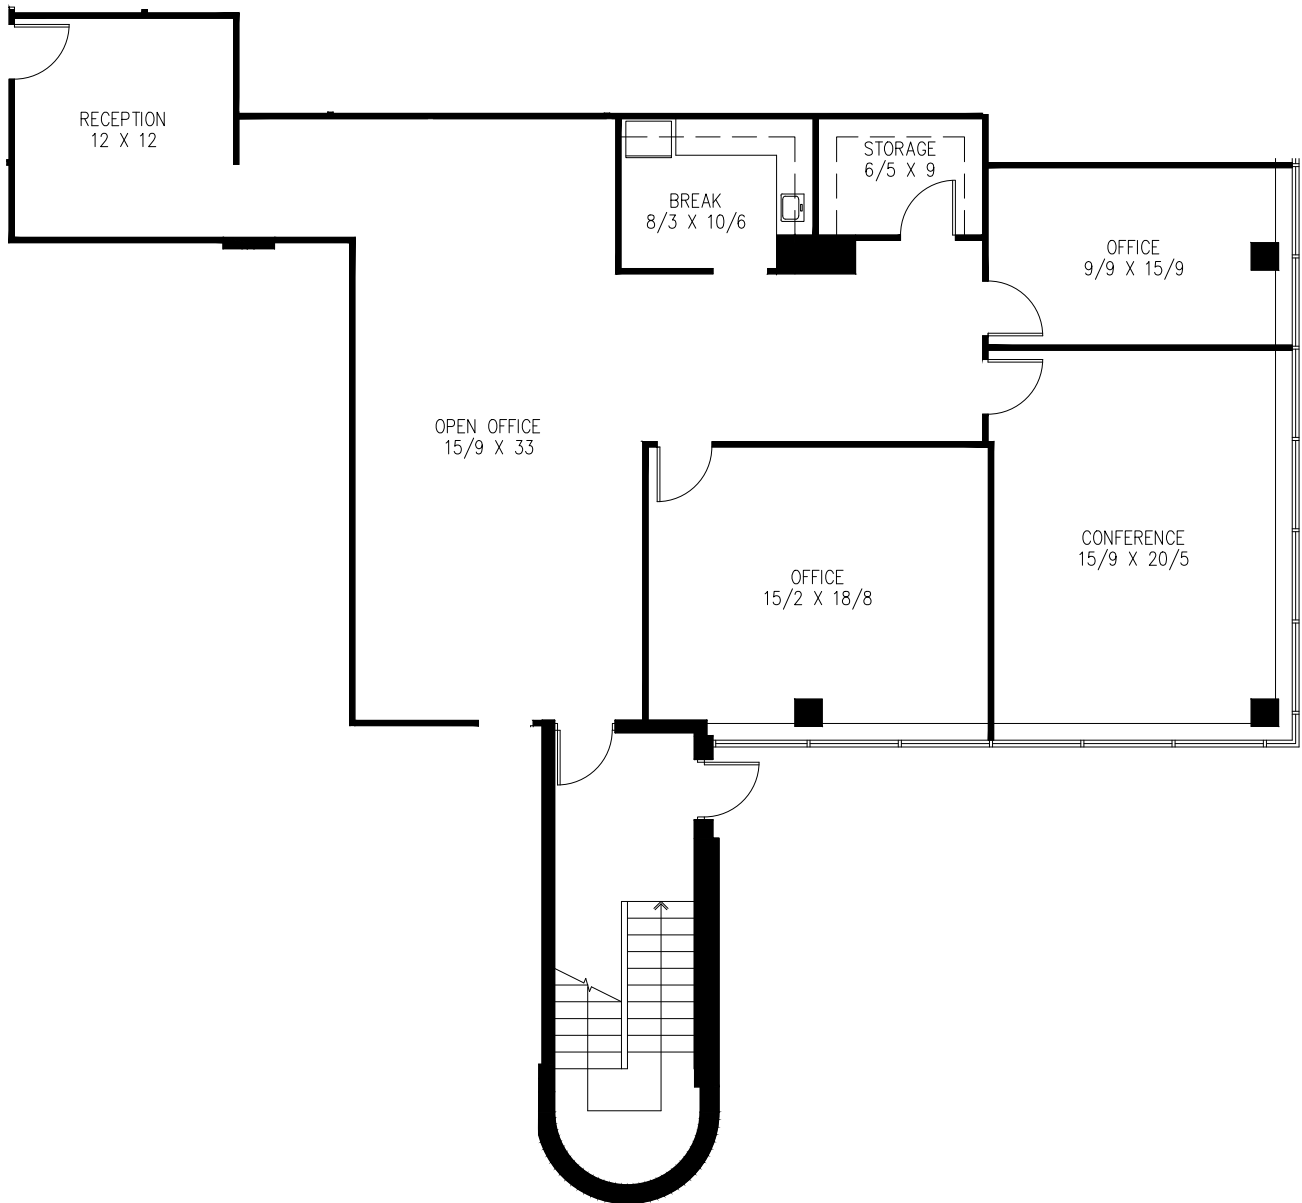

Suite 115 | 2,206 SF

\$21.50 SF / Full Service

Available Immediately

- Nice small suite with offices and open space
- Conference room
- Kitchen
- Reception

1897 PRESTON WHITE DR - RESTON, VA

BERNIE MCKEEVER, JR.