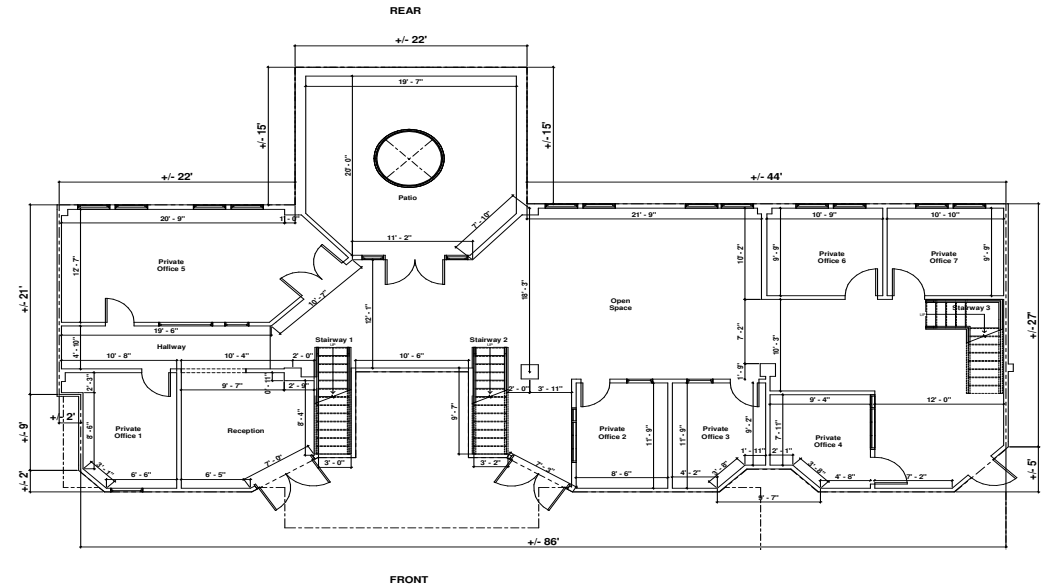

# Suites 221/214/210

## 5,218 RSF

1413 S. Howard Avenue,  
Tampa, FL 33606

\*Mezzanine accessed via stairs  
within the Premises