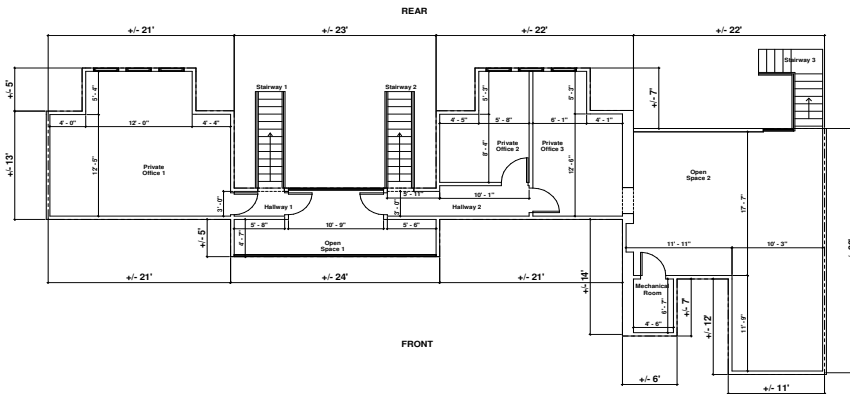

# Suites 221/214/210

## 5,218 RSF

1413 S. Howard Avenue,  
Tampa, FL 33606

\*Mezzanine accessed via stairs  
within the Premises