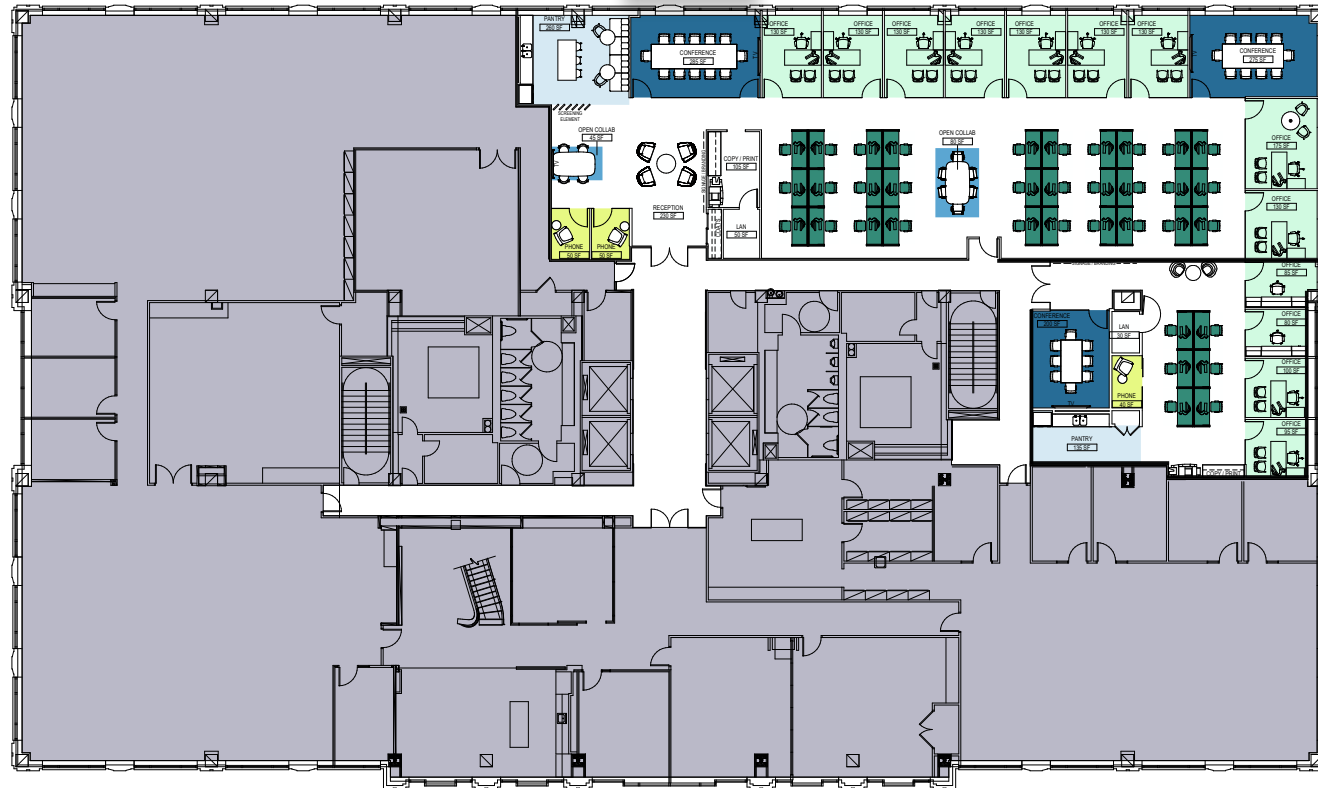

AVAILABILITY 5TH FLOOR

TWO SPEC SUITES COMBINED 8,706 SF
DELIVERED DECEMBER 2024

SUITE 550
6,581 SF

SUITE 510
2,125 SF