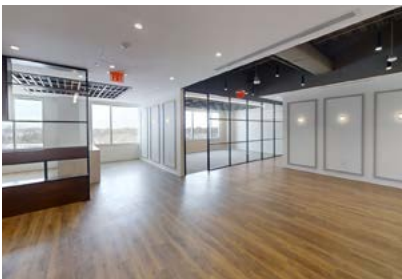

AVAILABILITY 5TH FLOOR

TWO SPEC SUITES COMBINED 8,706 SF
DELIVERED DECEMBER 2024

SUITE 550
6,581 SF

SUITE 510
2,125 SF