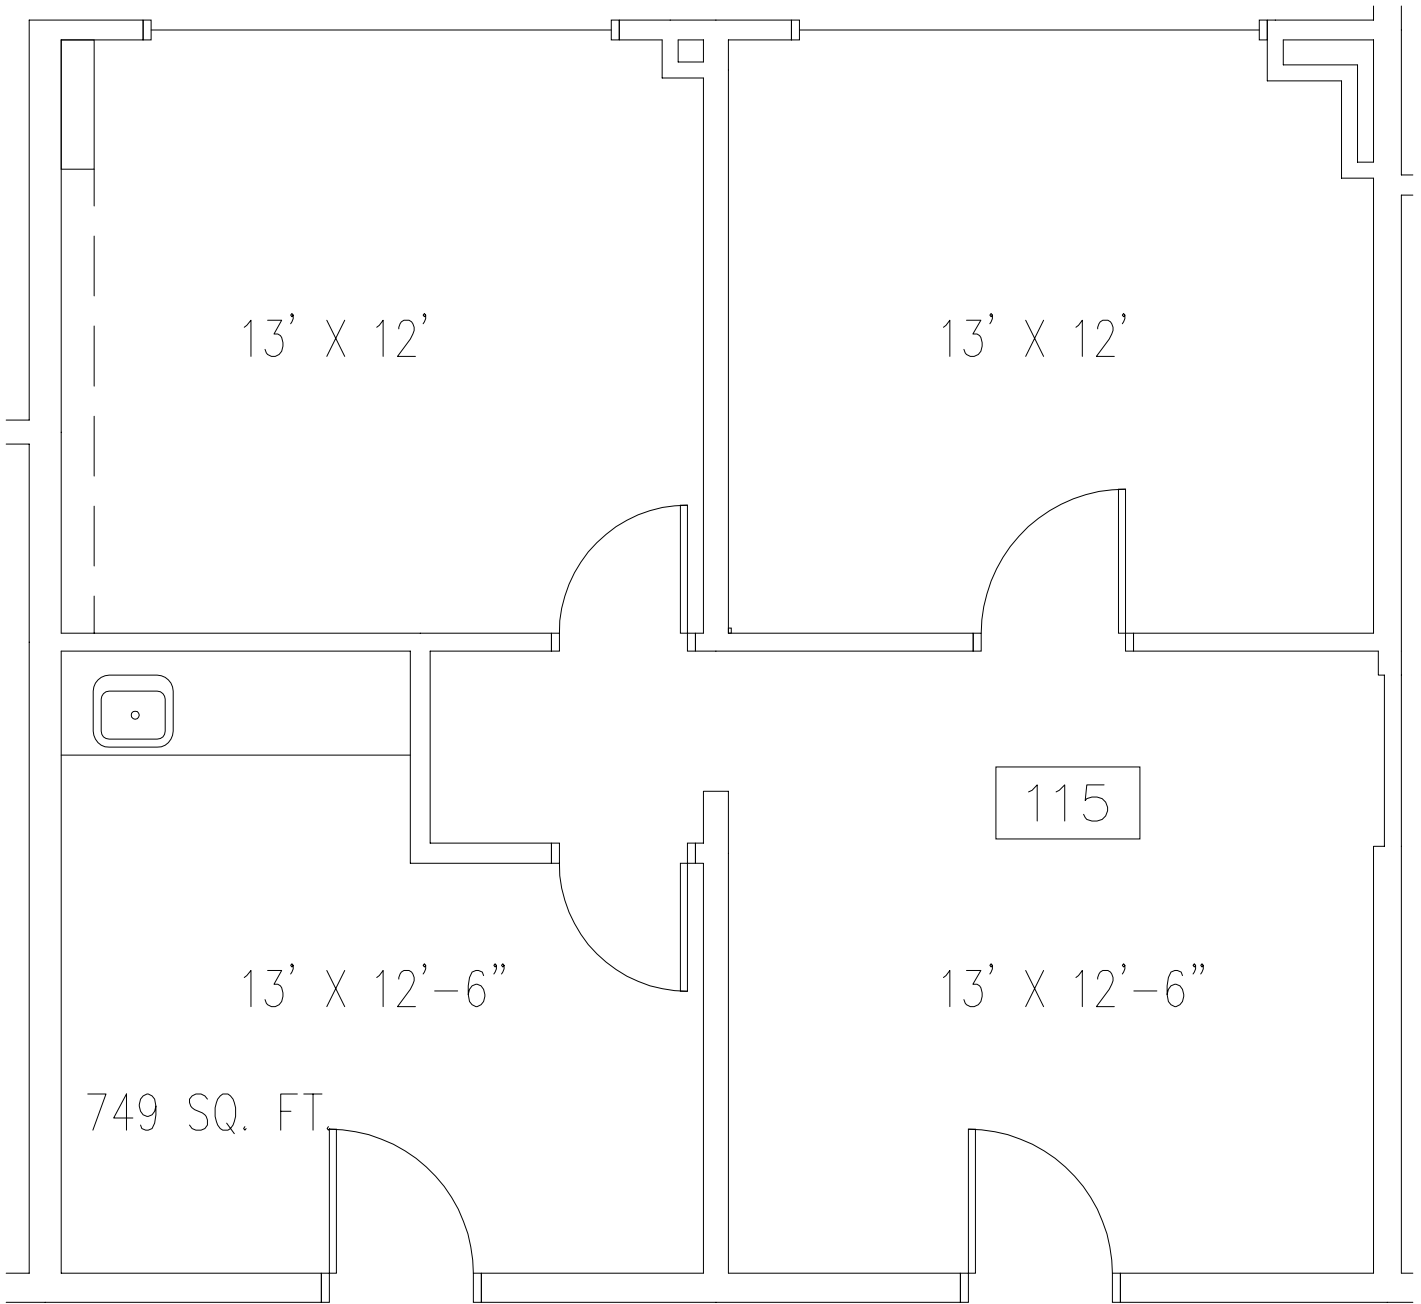

2nd Floor Office

Mountain View

749 Usable Square Feet
839 Rentable Square Feet

- Fire Sprinklered
- Gas Wall Heater
- No HVAC

Eureka Square Shopping Center
80 Eureka Square, Pacifica CA 94044
Suite 115

© 2025 Biagini Properties, Inc. All rights reserved.