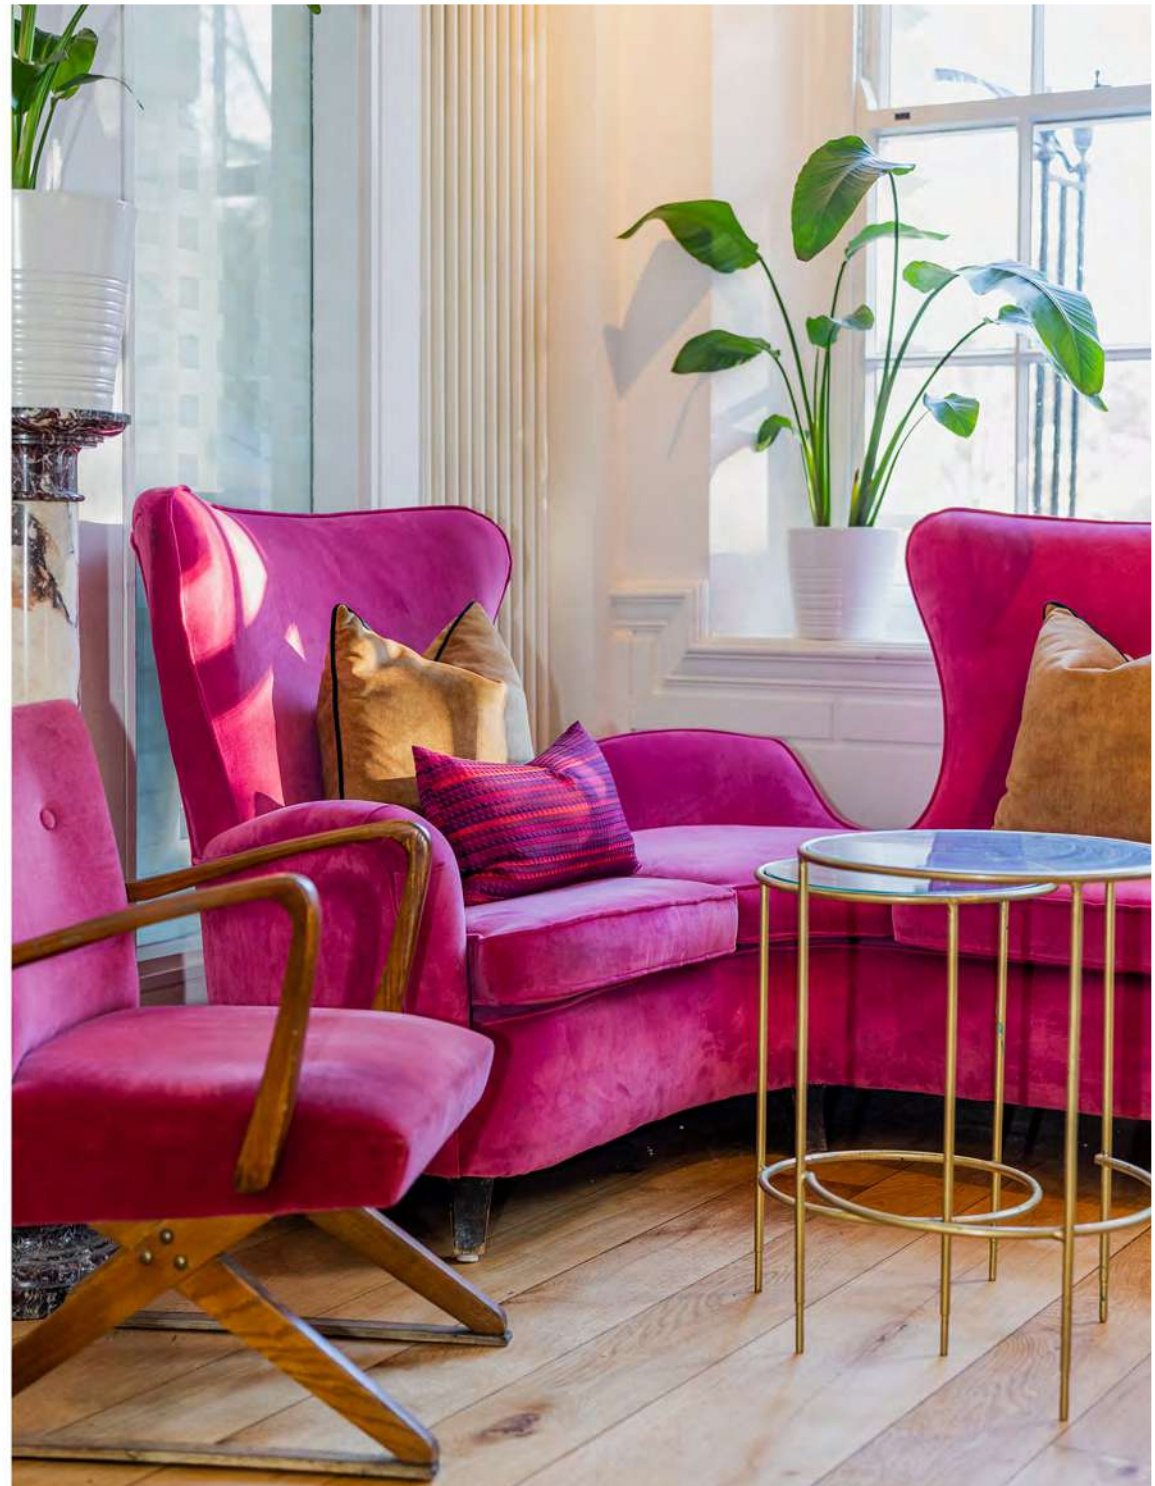

A NETWORK OF OVER 1600 PROFESSIONALS

Square Works membership includes unrestricted access to The Square Club, a private members' club founded in 1990 and still thriving more than 35 years later.

The Square Club is vibrant and well-established, offering a full calendar of events that give members the opportunity to network and socialise.

Members can enjoy access to a global community of like-minded reciprocal clubs, as well as a range of local partner discounts.