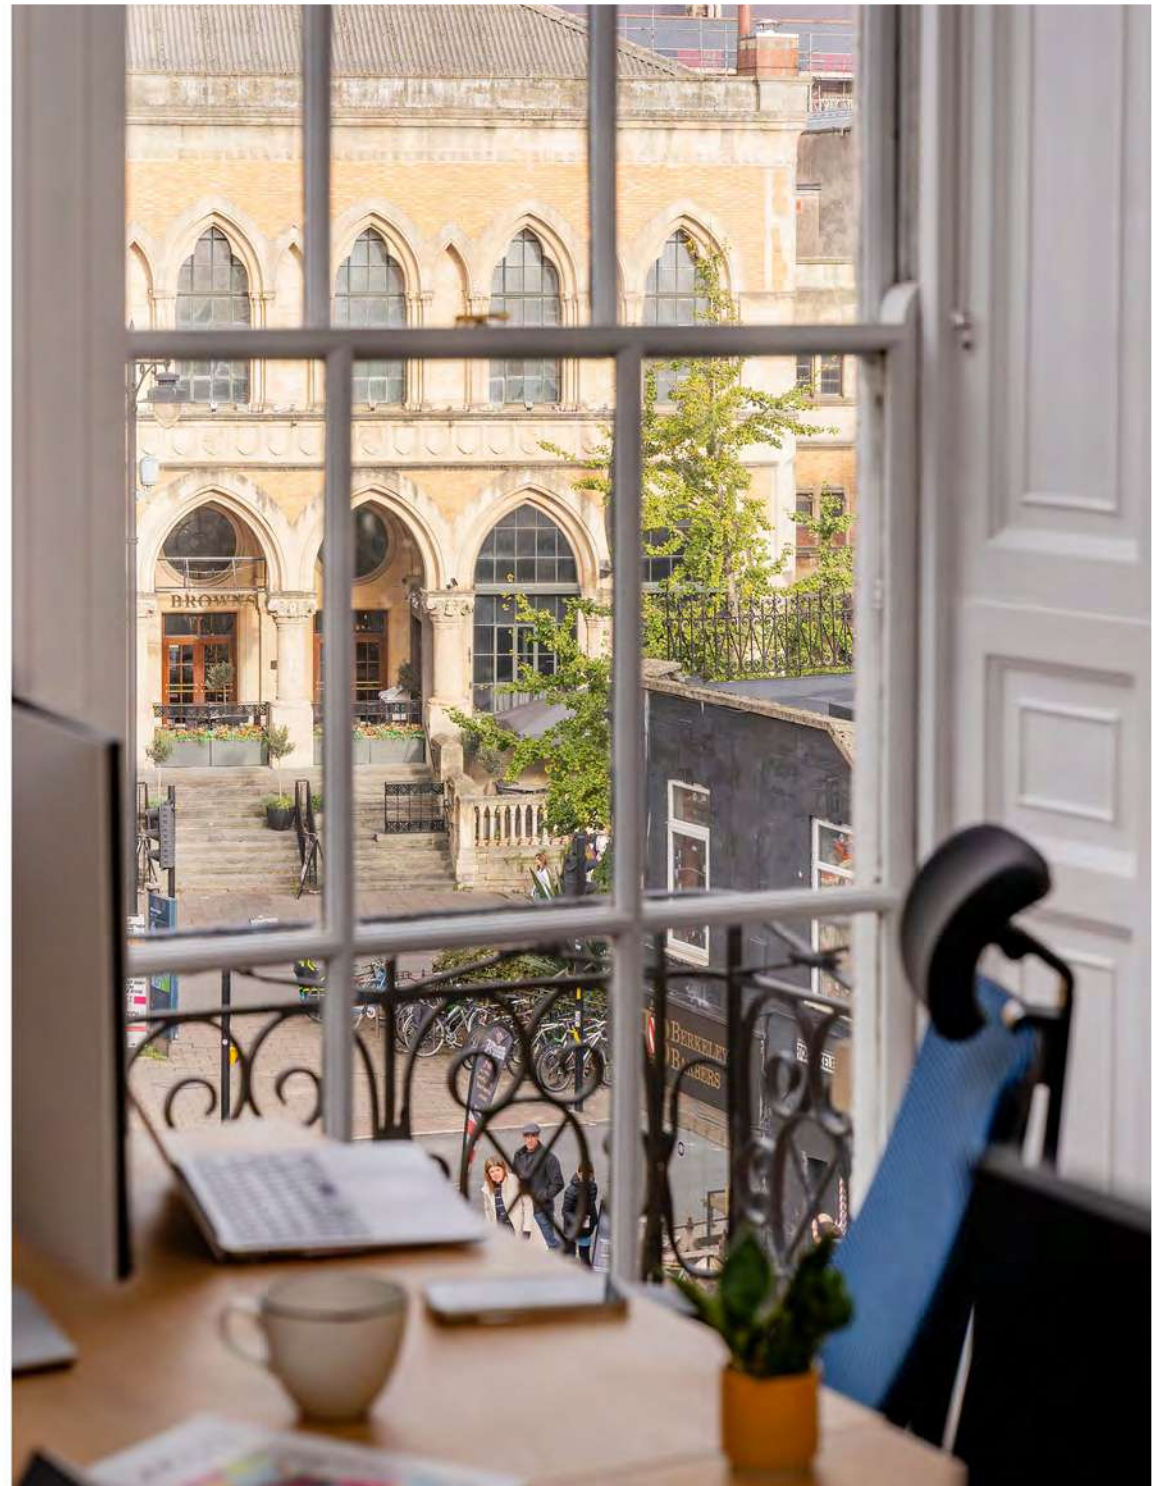

PREMIUM CO-WORKING IN THE HEART OF BRISTOL

Located in the elegant neighbourhood of Clifton, Square Works is one of Bristol's leading workspaces, offering the only high-end serviced offices and co-working space with a private members' club in the city.

Conceived as a unique workspace for creatives in Bristol, Square Works is now a dynamic and productive environment for businesses and individuals in any industry.

Home to the award-winning Square Kitchen Restaurant, boutique lounge and Lower Deck cocktail bar, The Square Club offers members the opportunity to entertain, network and relax.