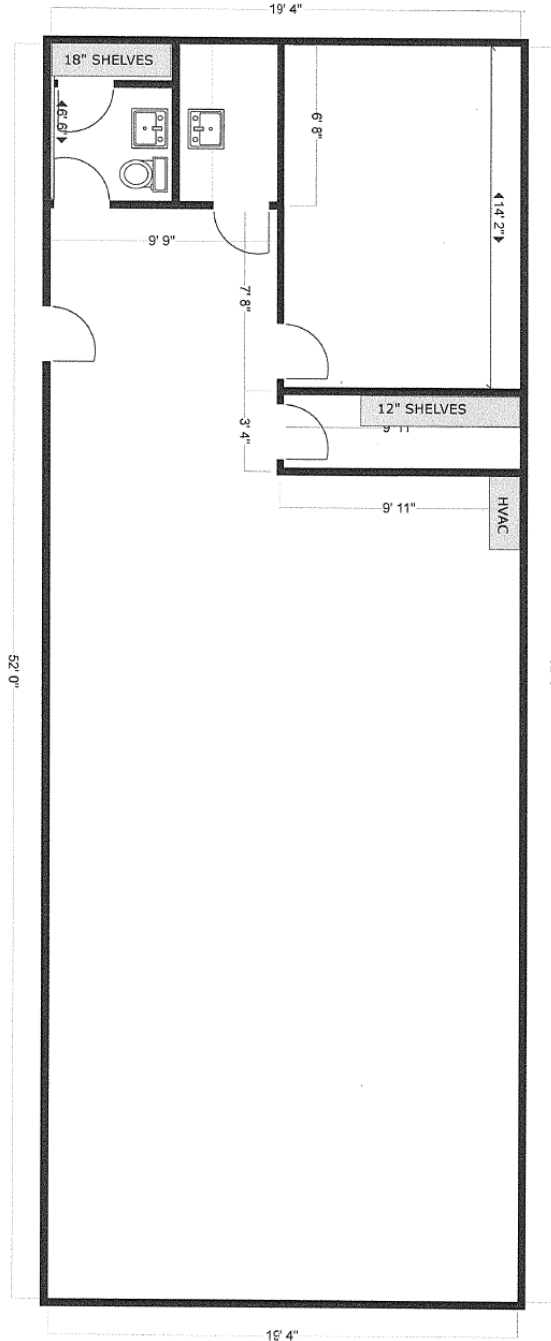

KLINEDINST MANAGEMENT, INC.

Bethesda East Office Center 4405 East West Highway, Bethesda, Maryland Suite 405 (1,115 sf)

4405 EAST-WEST HIGHWAY, SUITE 211 • BETHESDA, MARYLAND 20814 • TEL (301) 656-7252 • FAX (301) 907-3470