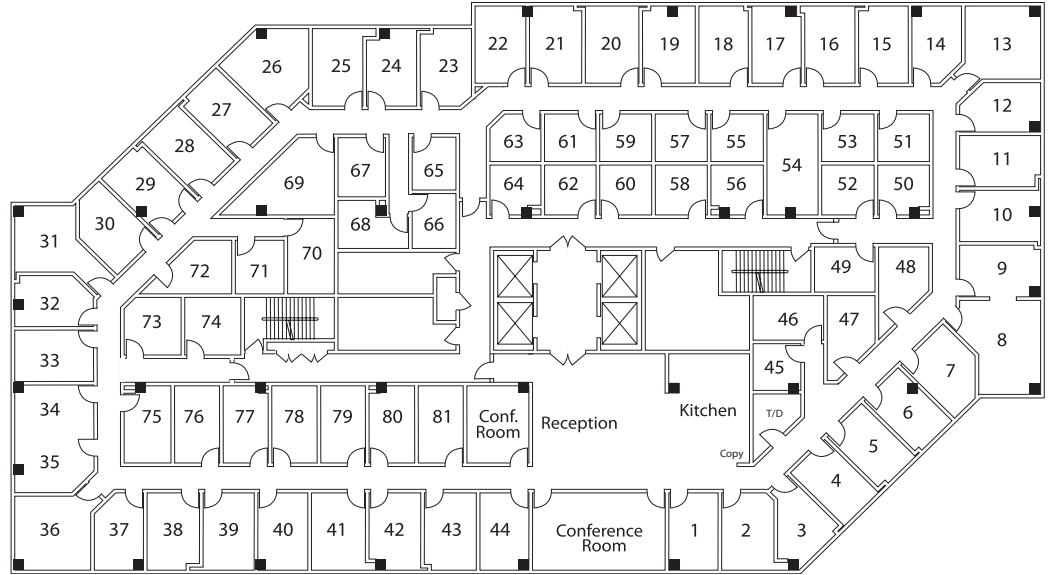

NEARBY AMENITIES

Newport Beach, California is a well-known destination for growing businesses with a beach vibe. It offers the best beaches, shopping, restaurants, and recreation in Southern California – all within minutes.

Nearby Amenities:

- Fashion Island (Restaurants, Shops, and Theaters)
- Hoag Memorial Hospital
- Newport Beach Civic Center
- Newport Beach Country Club
- South Coast Plaza
- Upper Newport Bay Nature Reserve
- Whole Foods

Nearby Transit:

- John Wayne Airport (SNA)
- Freeways – 73, 405, and 55
- Bus – OCTA

CONTACT US

Let's touch base! Contact the on-site General Manager at 949-769-7000 or 4MBmanager@premierworkspaces.com to schedule a tour.