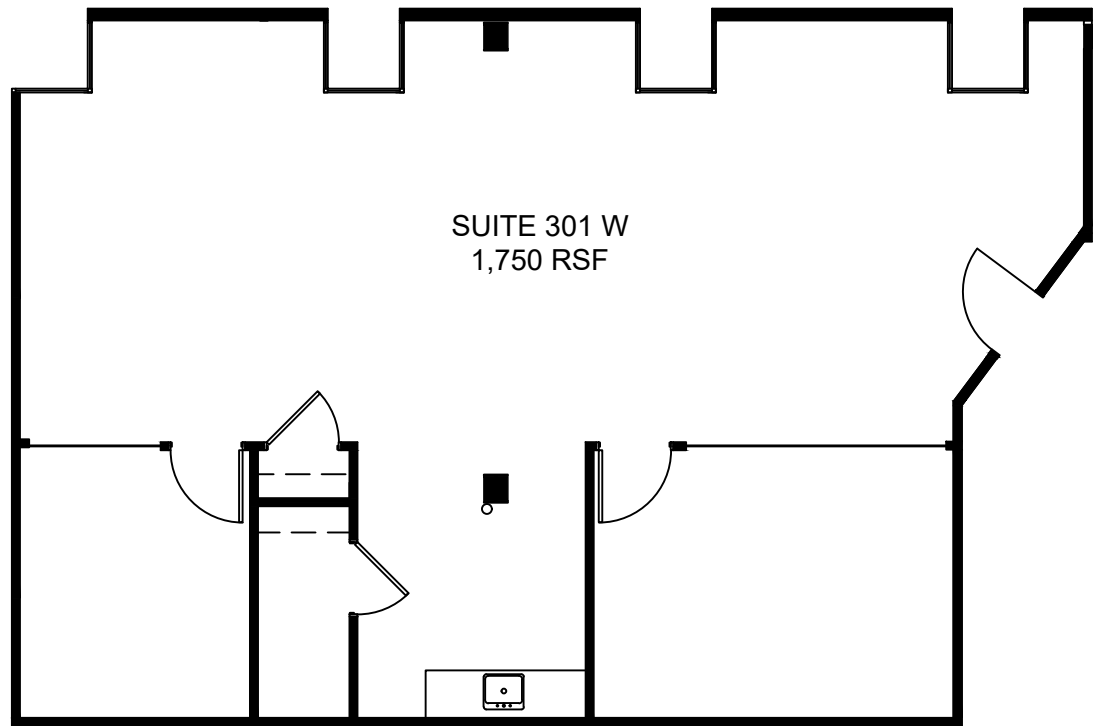

SONO 50

CAPITAL EQUITIES GROUP

Scale: 1/8"=1'-0"

50 WASHINGTON ST, NORWALK
SUITE 301W 3TH FLOOR