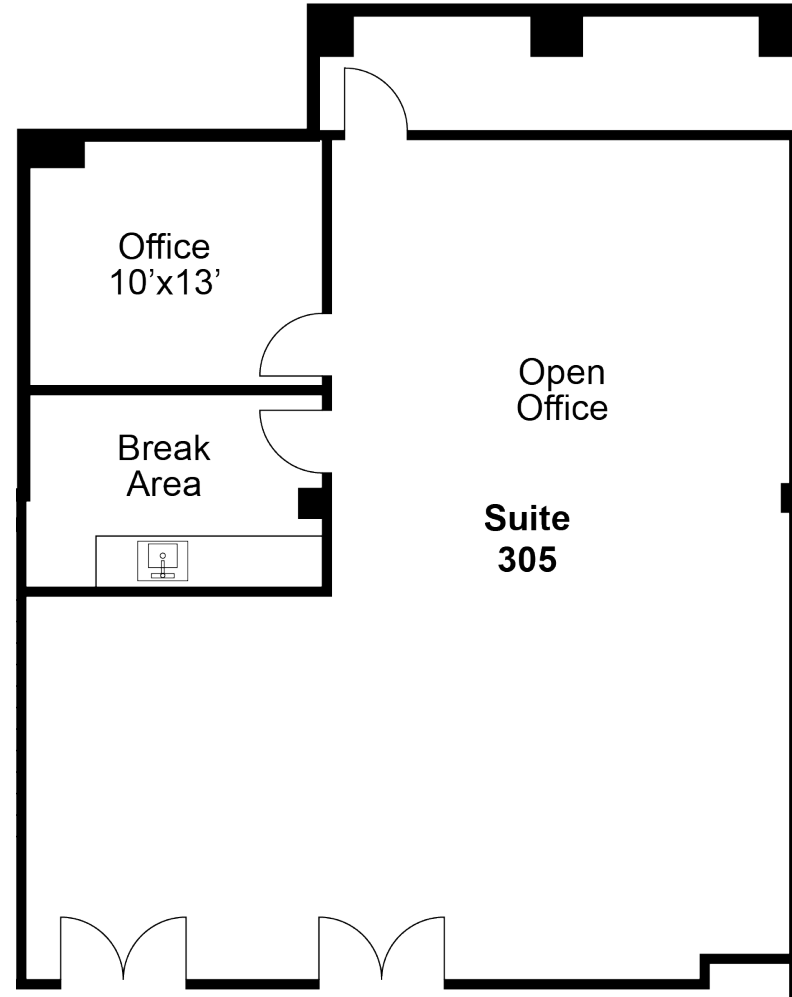

STEWART PLAZA

440 N MOUNTAIN AVE.

FLOOR 3rd
SUITE 305
RSF 1,565

- SPEC SUITE
- MOVE-IN READY
- 1 OFFICE
- KITCHENETTE
- OPEN AREA

[CLICK HERE
TO TAKE A
VIRTUAL TOUR](#)