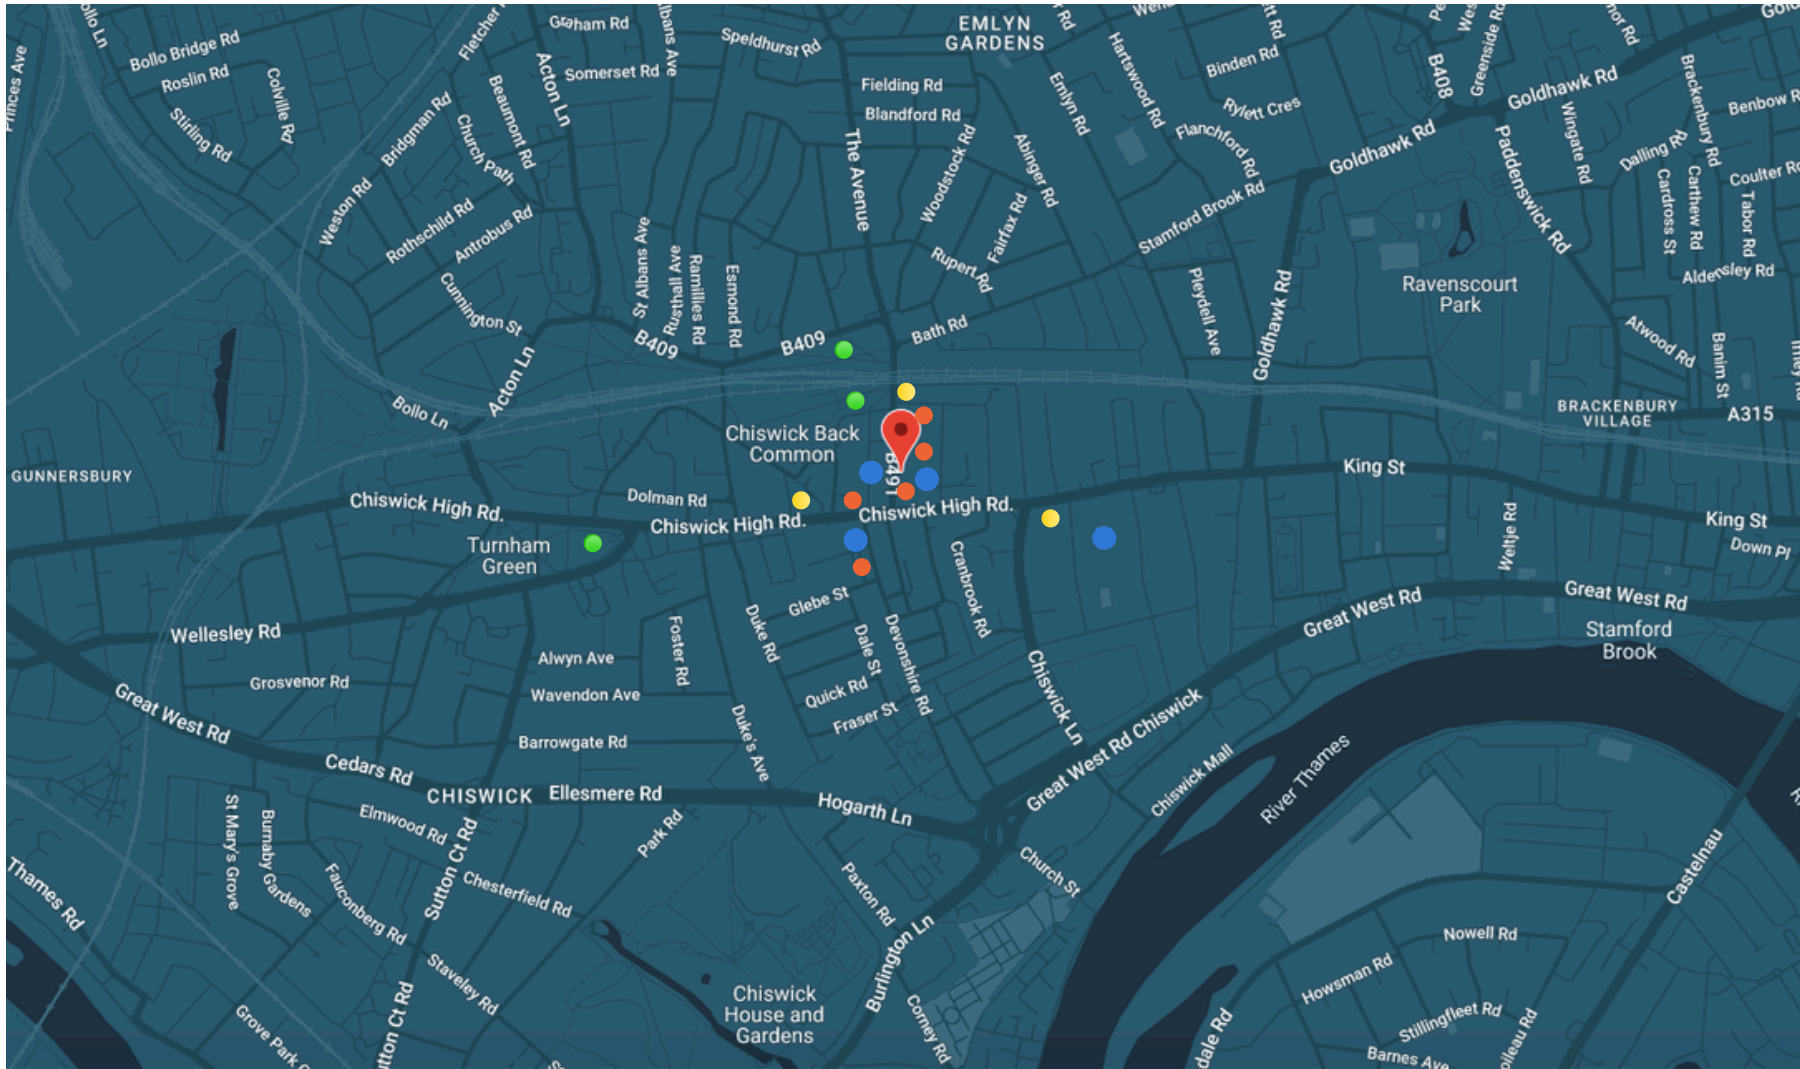

Airivo Chiswick is moments from the vibrant Chiswick High Road – where premium dining, boutique shopping, and essential amenities are all just steps away.

Room2 Chiswick Homestay

The Chiswick Cinema

Cote Chiswick

La Trompette

LOCAL AMENITIES

Restaurants

- Cote Chiswick
- La Trompette
- Buenos Aires Argentine Steakhouse - Chiswick
- Tarantella
- Grilandia Chiswick

Health & Fitness

- Studio 17
- Barrecore
- Metabolic Fitness Chiswick
- The Hogarth Health Club