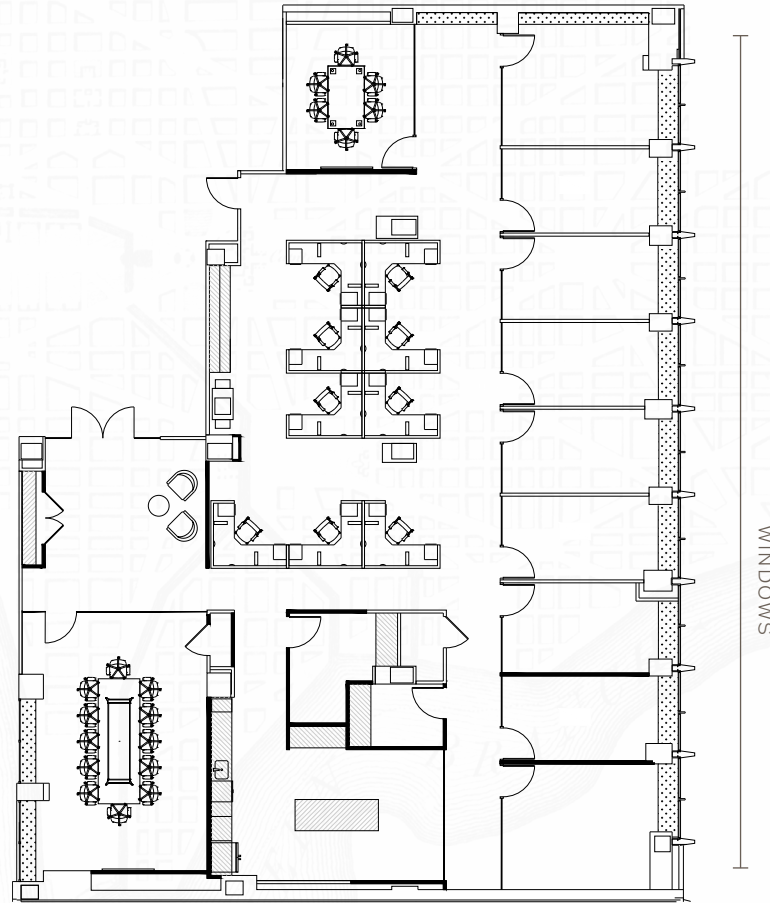

THE MADISON OFFICE BUILDING

NINTH FLOOR | SUITE 900
PLANNED SPEC SUITE | 5,218 RSF

THE MADISON
OFFICE BUILDING

1155 15TH STREET NW

JOHN KLINKE | jklinke@streamrealty.com (202) 595-1446

TIM MCCARTY | tim.mccarty@streamrealty.com (202) 886-8827