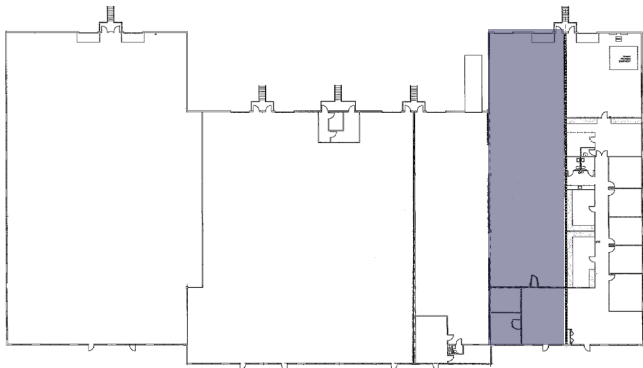

NORTHPOINTE F

44880 FALCON PLACE | DULLES, VA

Suite 115
6,600 sf

- 800 sf of office/showroom
- 2 docks
- 18 ft clear

THE VELSOR COMPANIES

Knowledge
Perseverance
Integrity

Cambridge
Property Group LLC