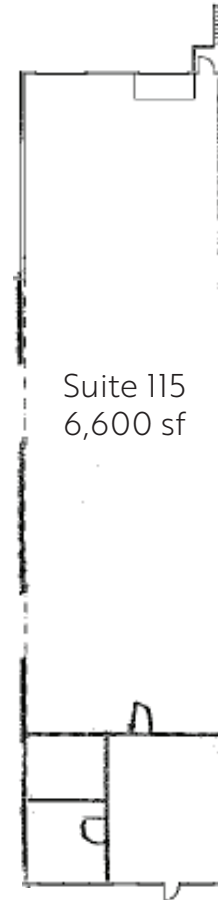

NORTHPOINTE F

44880 FALCON PLACE | DULLES, VA

Suite 115
6,600 sf

- 800 sf of office/showroom
- 2 docks
- 18 ft clear

THE VELSOR COMPANIES

Knowledge
Perseverance
Integrity

Cambridge
Property Group LLC