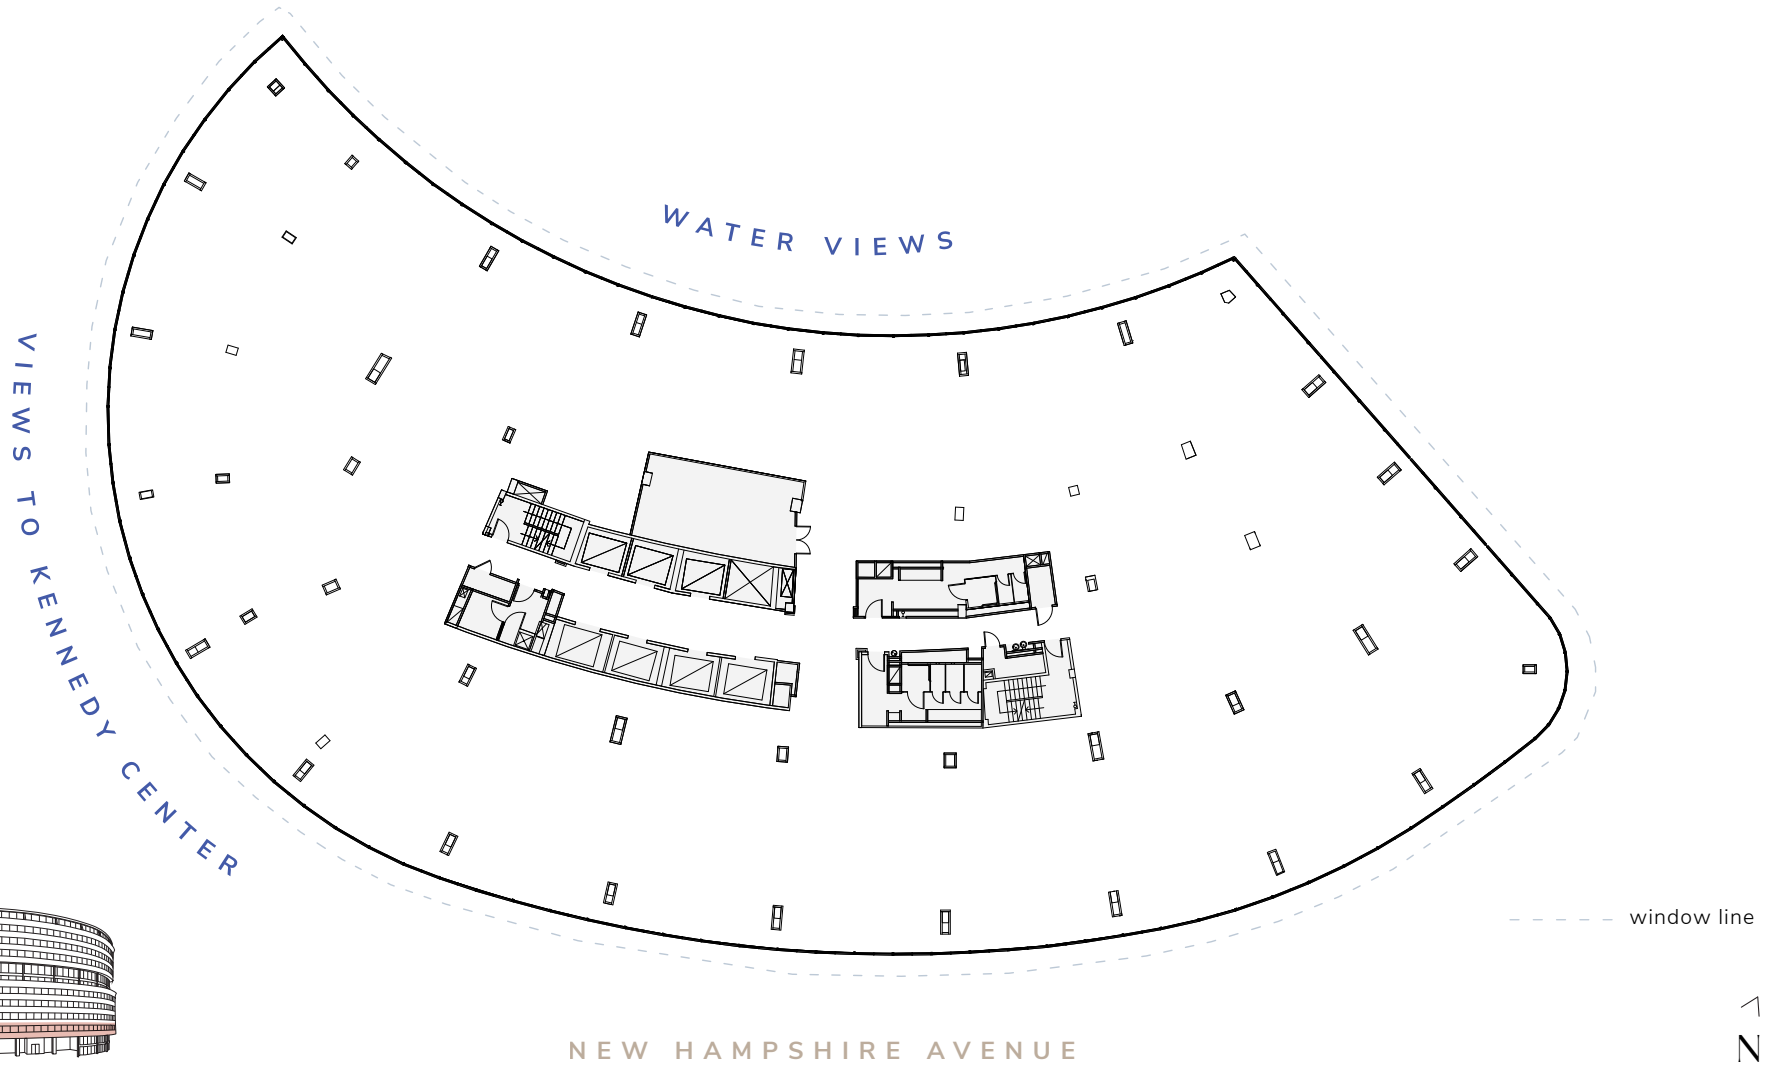

# WATERGATE 600

600 NEW HAMPSHIRE AVE

FLOOR

AVAILABLE

RSF

3

Nov. 2027

30,848