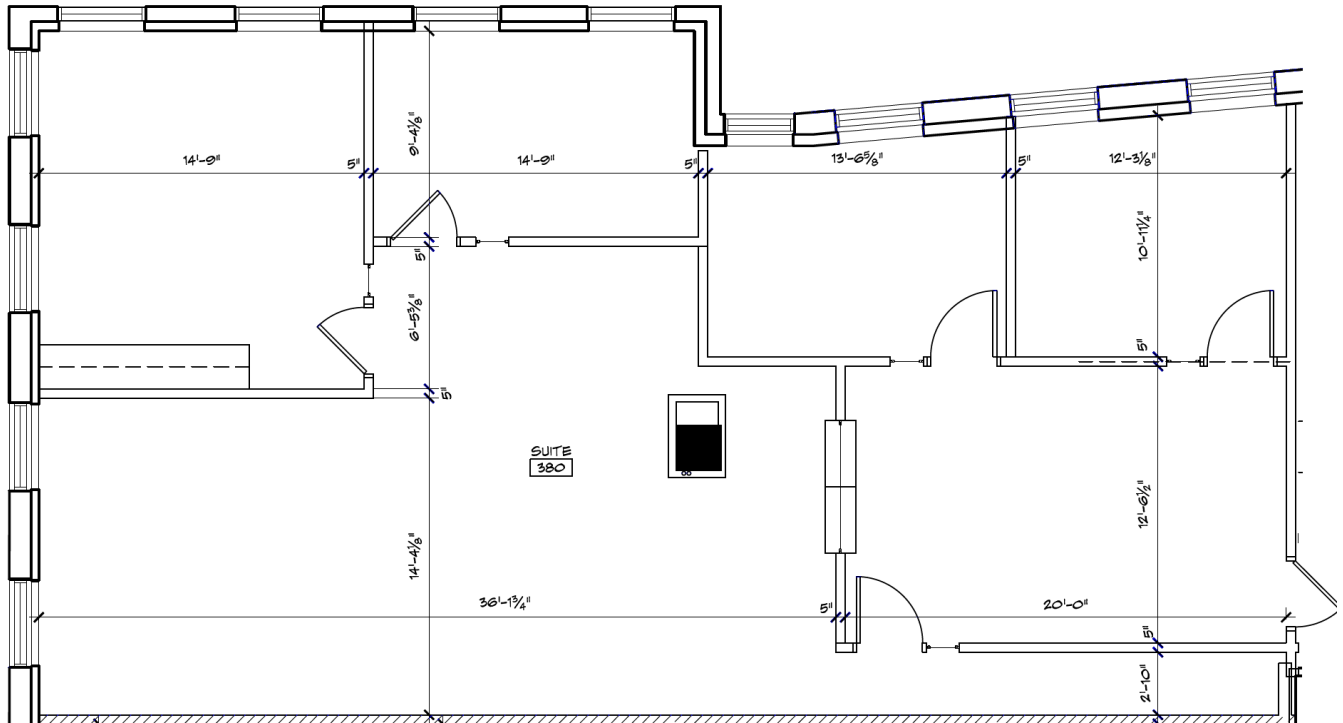

EMERALD VIEW AT VISTA CENTER

SUITE 380 | 2,003 SF

FOR MORE INFORMATION, PLEASE CONTACT:

KEVIN MCCARTHY
First Vice President
+1 561 227 1808
kevin.mccarthy@jll.com

KEVIN PROBEL
First Vice President
+1 561 847 8603
kevin.probel@jll.com