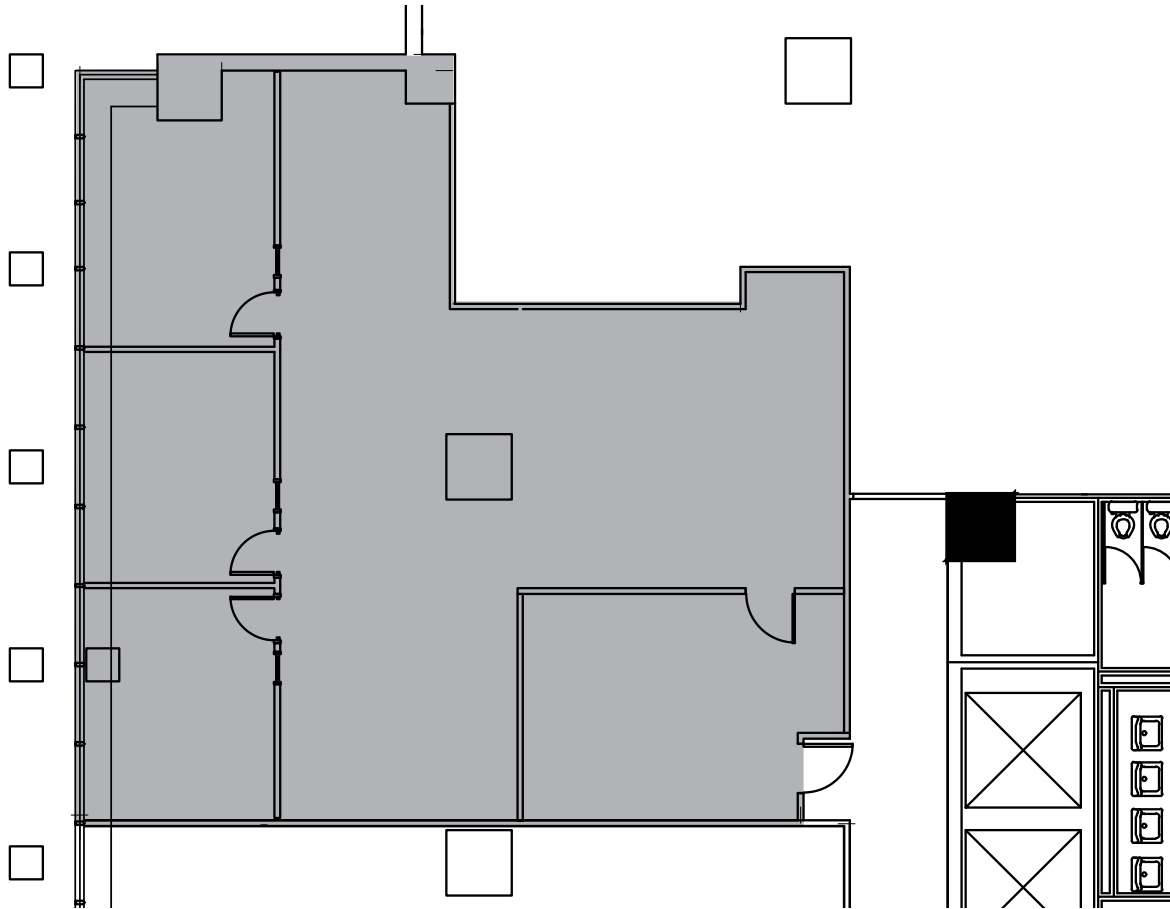

# 3<sup>RD</sup> FLOOR - 2,422 SQ. FT.

VIEW SPACE ON VTS

Pearl River | NY

[WWW.BLUEHILLPLAZA.COM](http://WWW.BLUEHILLPLAZA.COM)

 SCALE: N.T.S.

**JAMES B. TULLY**  
Executive Vice President  
+1 201 712 5804  
[james.tully@cbre.com](mailto:james.tully@cbre.com)