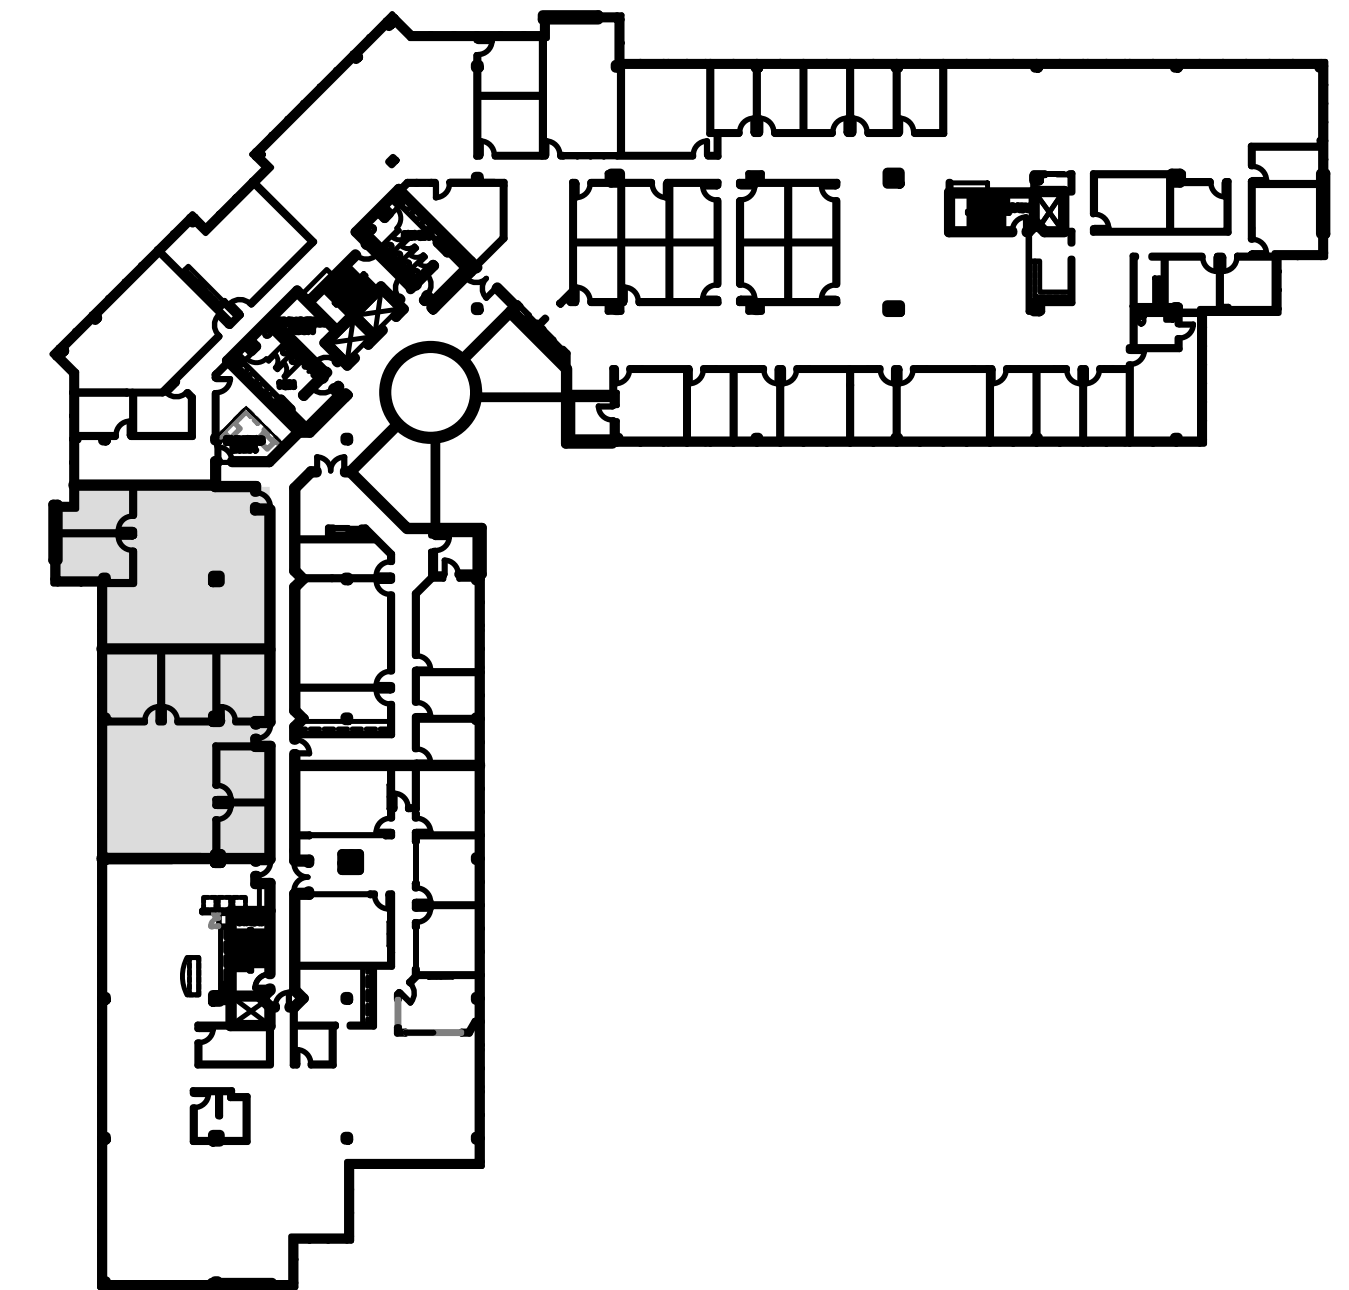

**SECOND FLOOR**  
**SUITE 260 & 270 - 3,570 RSF**

**51 HADDONFIELD RD.**  
**CHERRY HILL, NJ**

**JC POLEK**  
ARCHITECTS LLC  
4241 Conestoga Road, Elverson, PA 19520  
(610) 952-2549