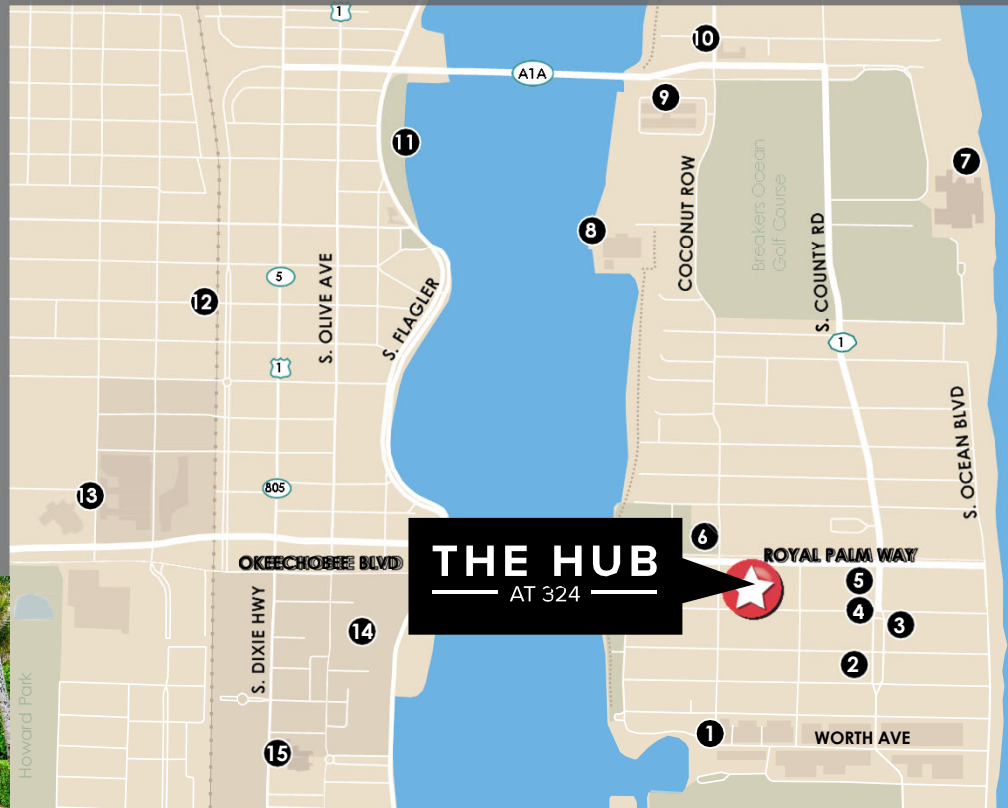

THE HUB

AT 324

Palm Beach Island Executive Suites For Lease

PROPERTY HIGHLIGHTS

- Centrally located at 324 Royal Palm Way on Palm Beach Island
- Class A contemporary furnished offices
- Shared reception/waiting area, conference room, kitchen, and copy room
- Blocks from the Breakers Hotel, The Colony Hotel, Brazilian Court, and neighbourhood restaurants
- Across the street from Public and Private schools, community center, the Four Arts museum, lecture hall and library
- Easy access to I-95 and PB Airport
- Covered parking available
- On site ATM

1. Worth Avenue Shops
2. Buccan
3. Cafe L'Europe
4. SurfSide Diner
5. La Goulue Palm Beach
6. The Society of the Four Arts
7. The Breakers
8. Henry Morrison Flagler Museum
9. Royal Poinciana Plaza
10. White Elephant Palm Beach
11. Palm Harbor Marina
12. Brightline Station
13. Raymond F. Kravis Center
14. Palm Beach Atlantic University
15. Norton Museum of Art

BREAKERS HOTEL

WORTH AVENUE

MEMORIAL FOUNTAIN

THE HUB
AT 324