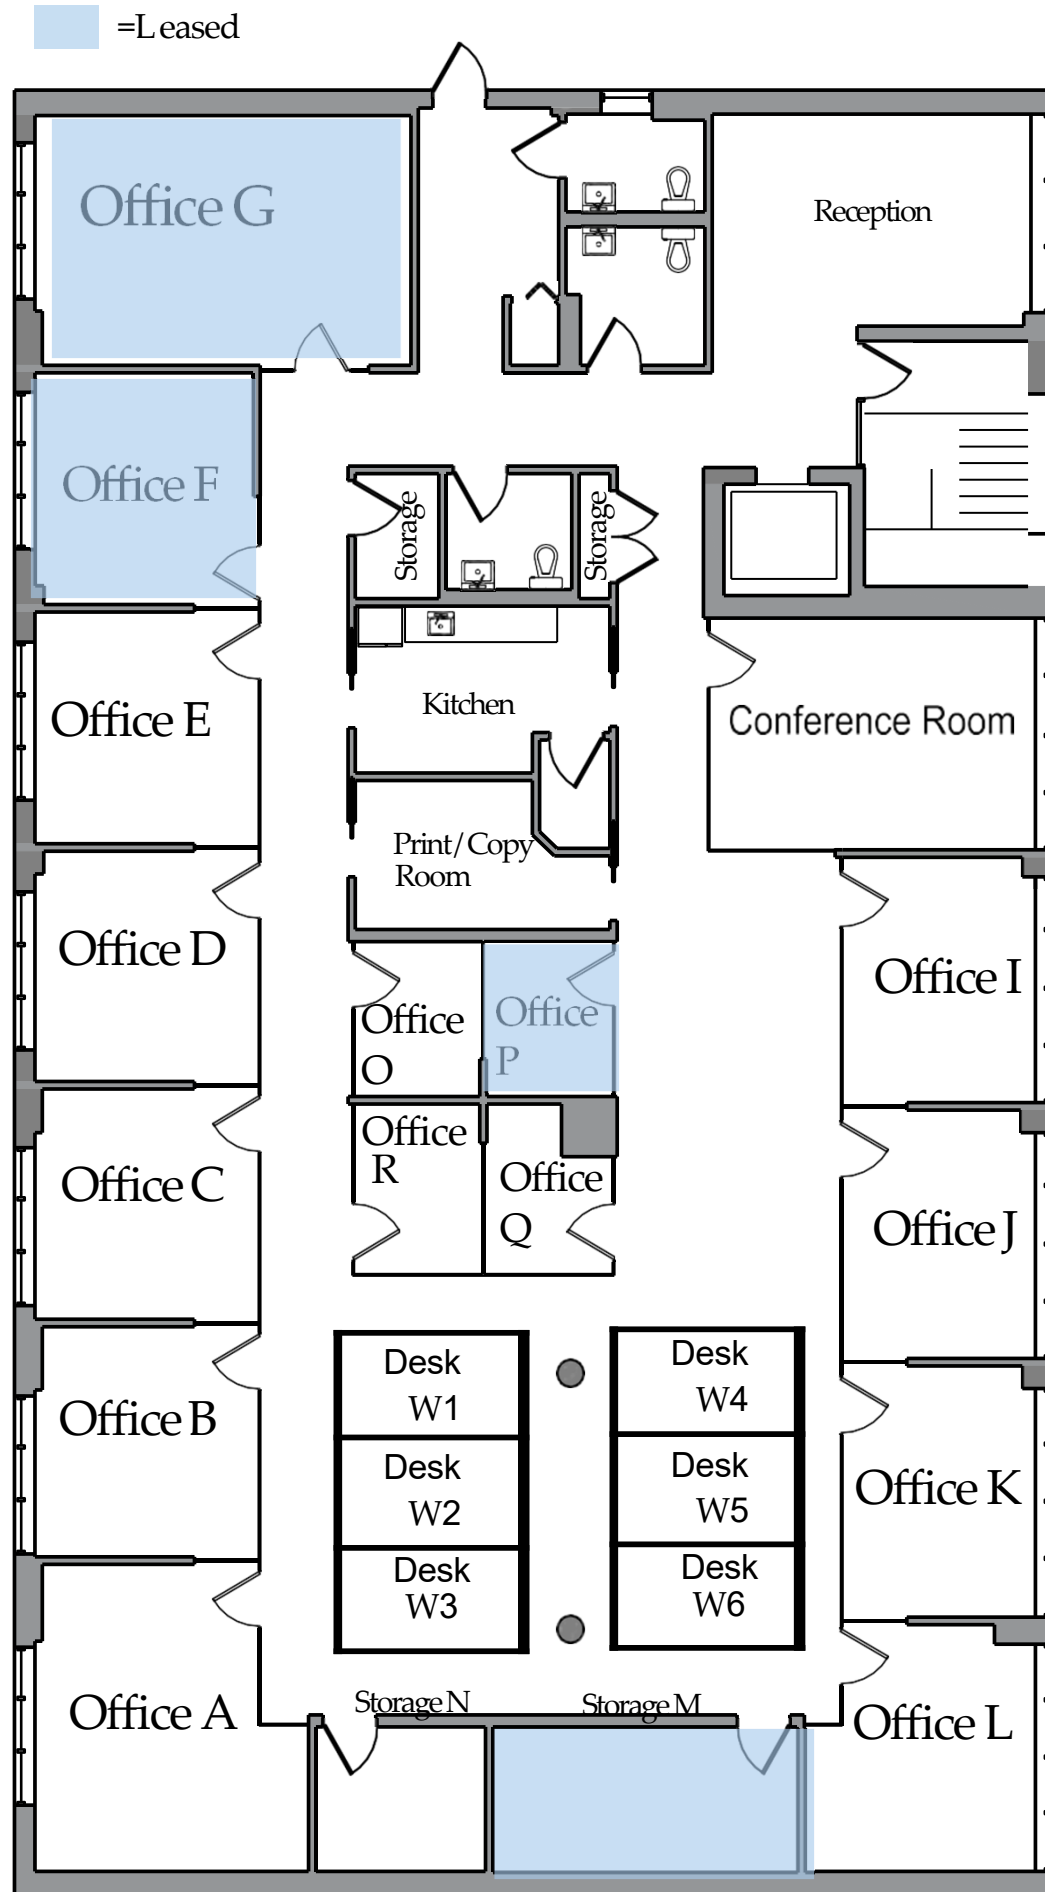

VIRTUAL TOUR ▶