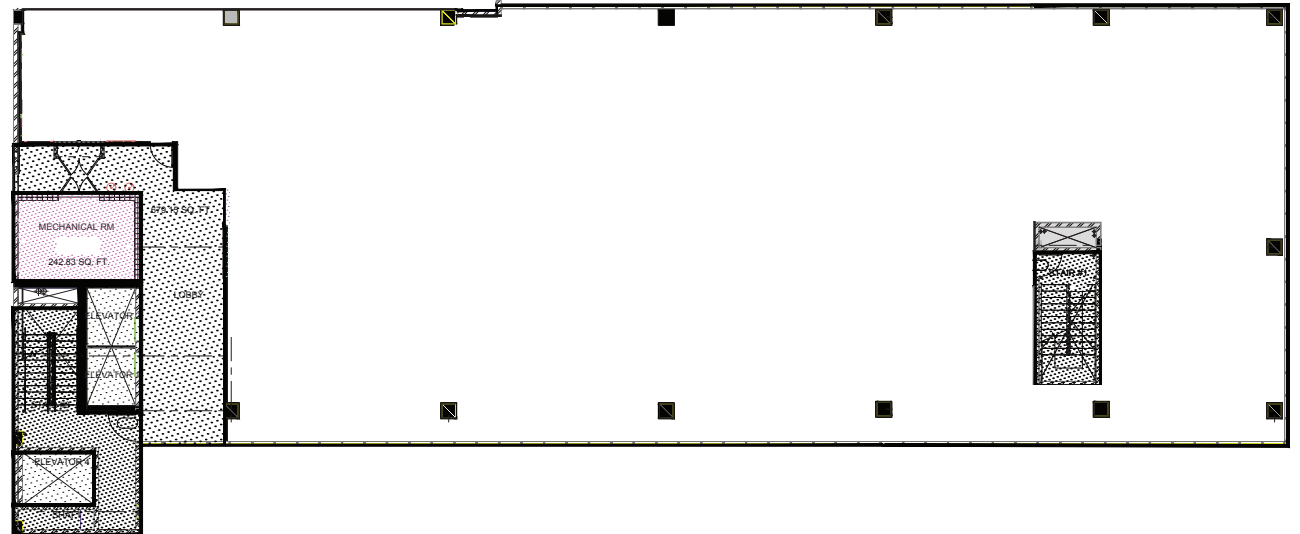

601 N Federal Hwy  
Hallandale Beach, FL

Unit 601  
**13,057 SF**

## Suite Features

- Full Floor Available/Divisible
- Expansive 360° Views
- Top Floor

6th Floor Overview

All information is furnished from sources deemed reliable. No warranty or representation is made as to the accuracy thereof and it is submitted subject to errors, omissions, change of price, rental or other conditions, prior sale, lease, financing or withdrawal without notice.