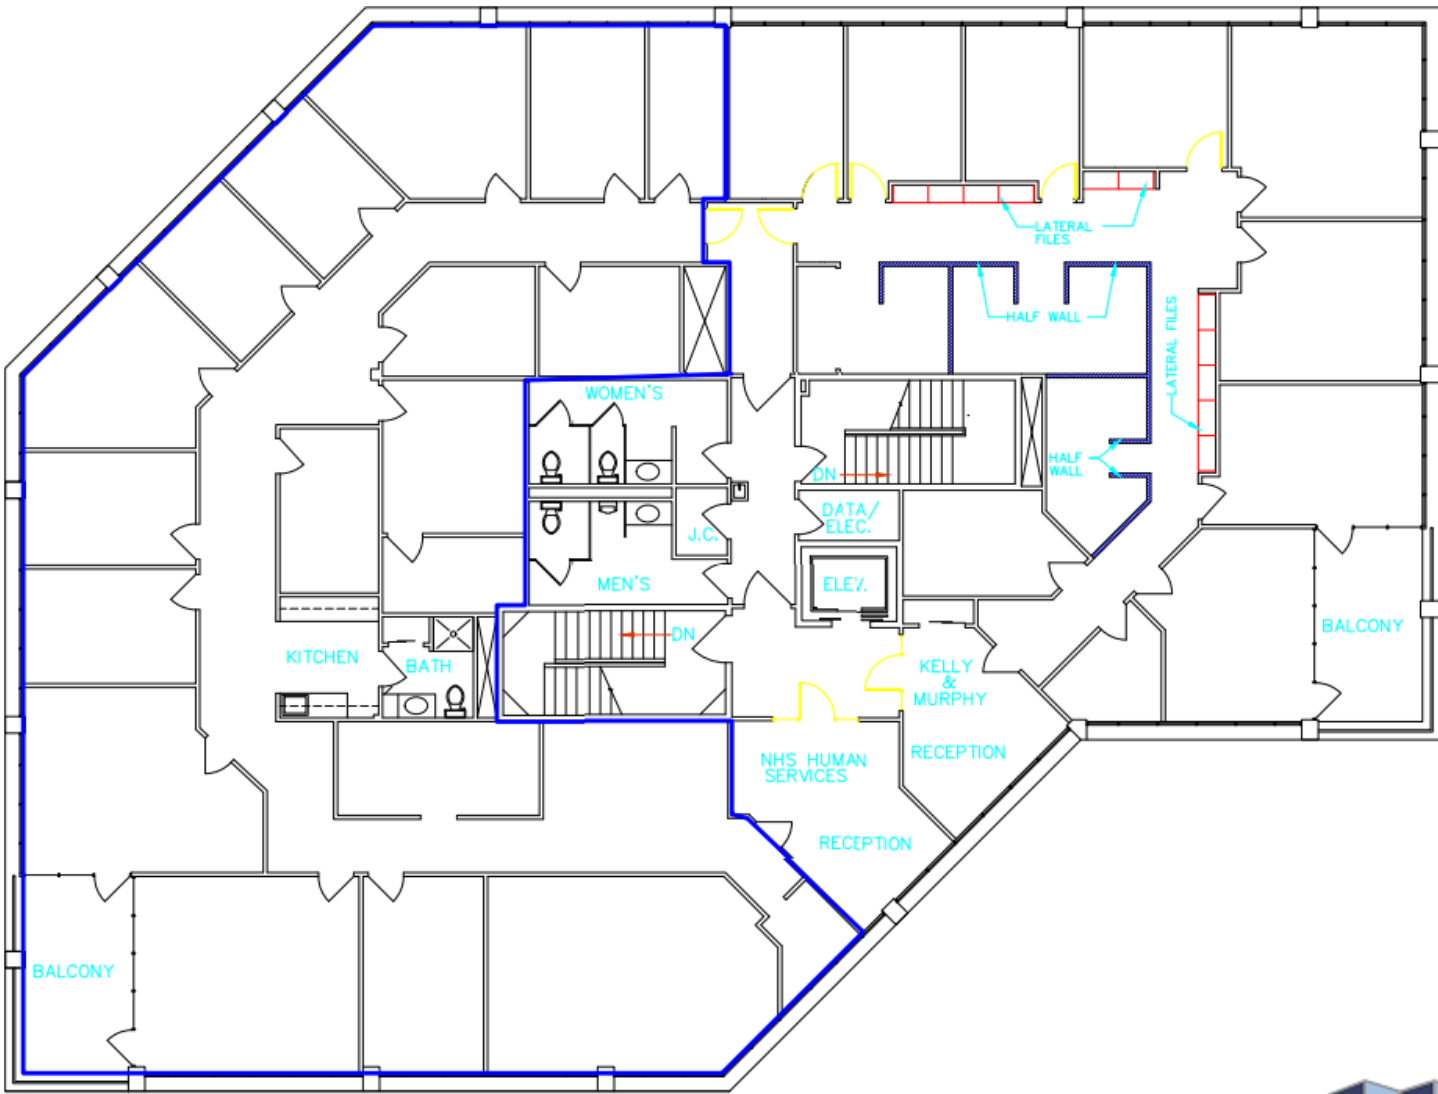

640 Sentry Parkway Blue Bell, PA

Suite 300 of 9,179 RSF
Single tenant floor with four sides of
glass and two balconies.