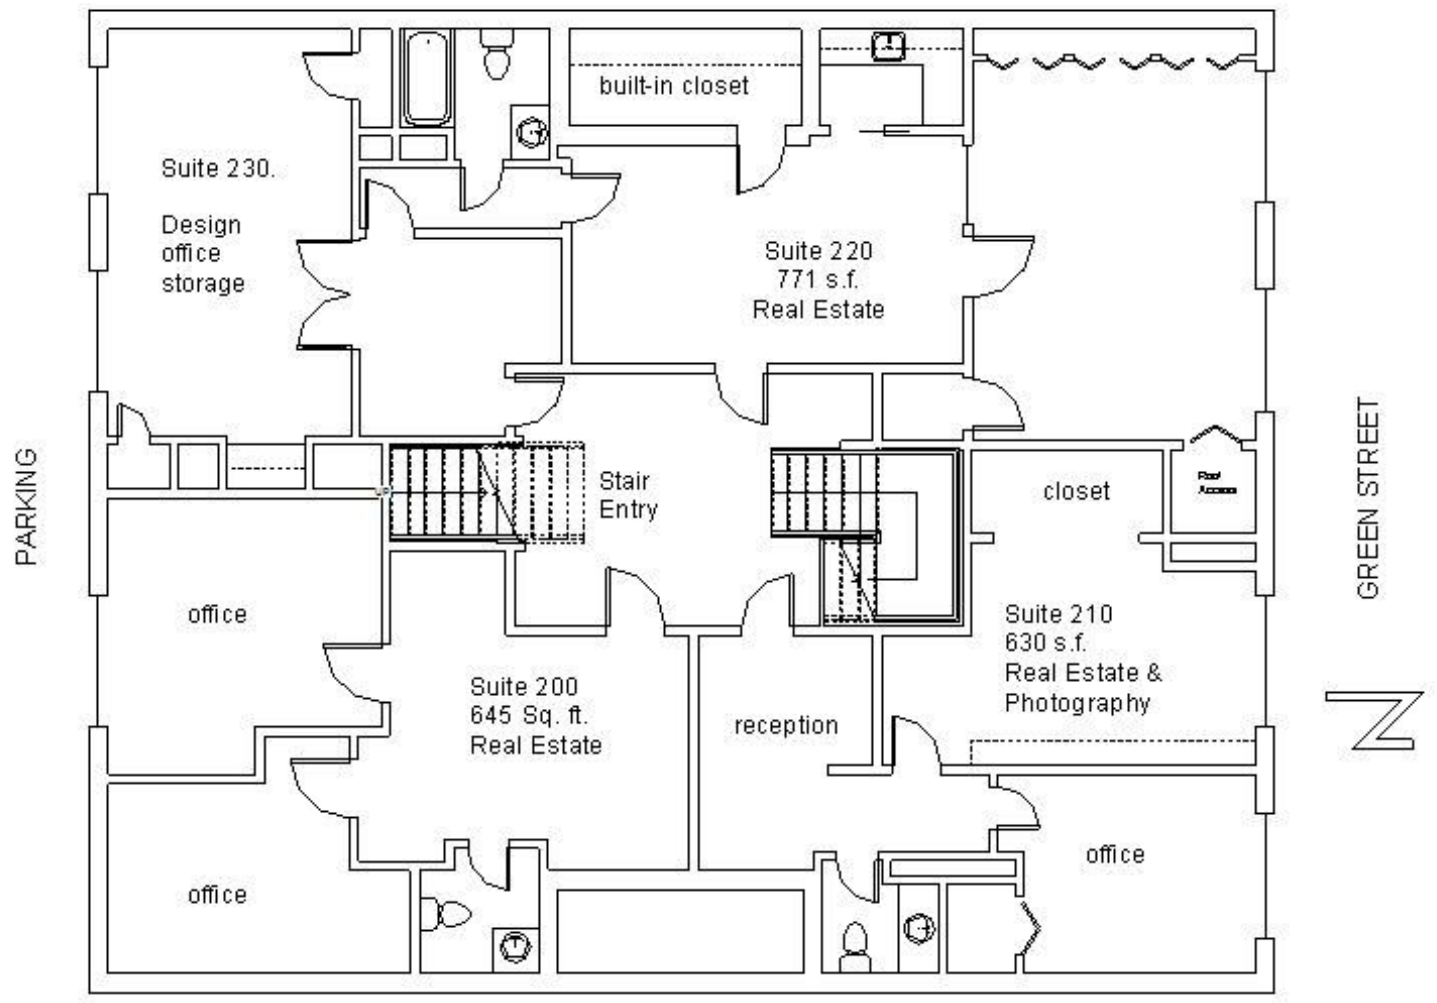

**924 E. Green Street  
2nd FLOOR PLAN**

Total - 2,533 Sq. Ft. approx.  
**924 E. Green Street**  
2nd Floor Plan