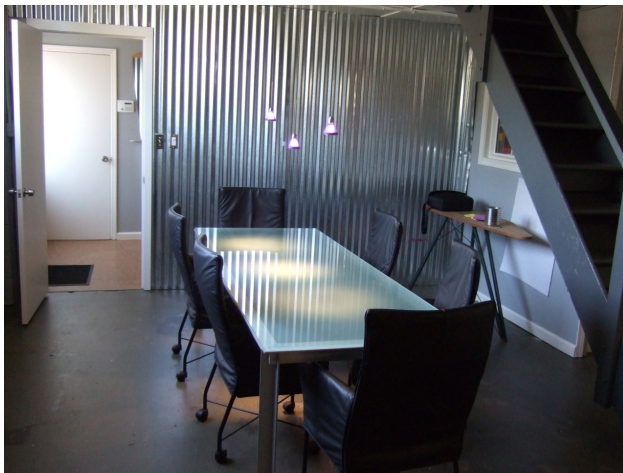

Flexible Work or Incubator Space

Our design studio is located at 796 Old County Rd in Belmont about one block from the CalTrain station.

- 1,500 sq ft space with storage loft
- 3 large fully furnished work stations
- Prototype shop and lab space
- Kitchen and entrance area
- Conference and team work spaces
- Photography backdrops and lighting
- Comcast high speed internet
- Secure building with alarm
- Large garage door access to space
- Dedicated Parking (2 spaces)
- Dog friendly