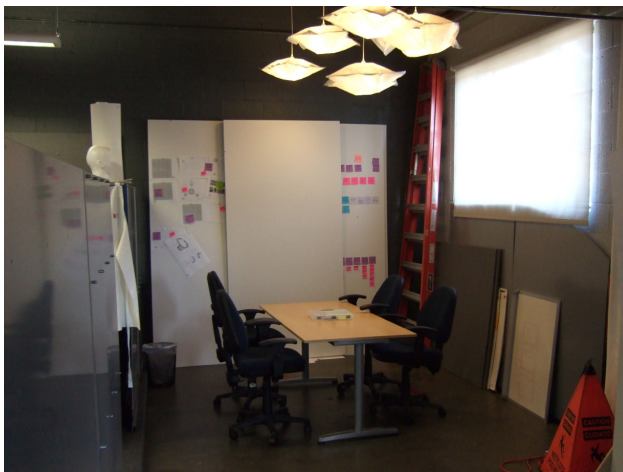

Flexible Work or Incubator Space

Our design studio is located at 796 Old County Rd in Belmont about one block from the CalTrain station.

- 1,500 sq ft space with storage loft
- 3 large fully furnished work stations
- Prototype shop and lab space
- Kitchen and entrance area
- Conference and team work spaces
- Photography backdrops and lighting
- Comcast high speed internet
- Secure building with alarm
- Large garage door access to space
- Dedicated Parking (2 spaces)
- Dog friendly