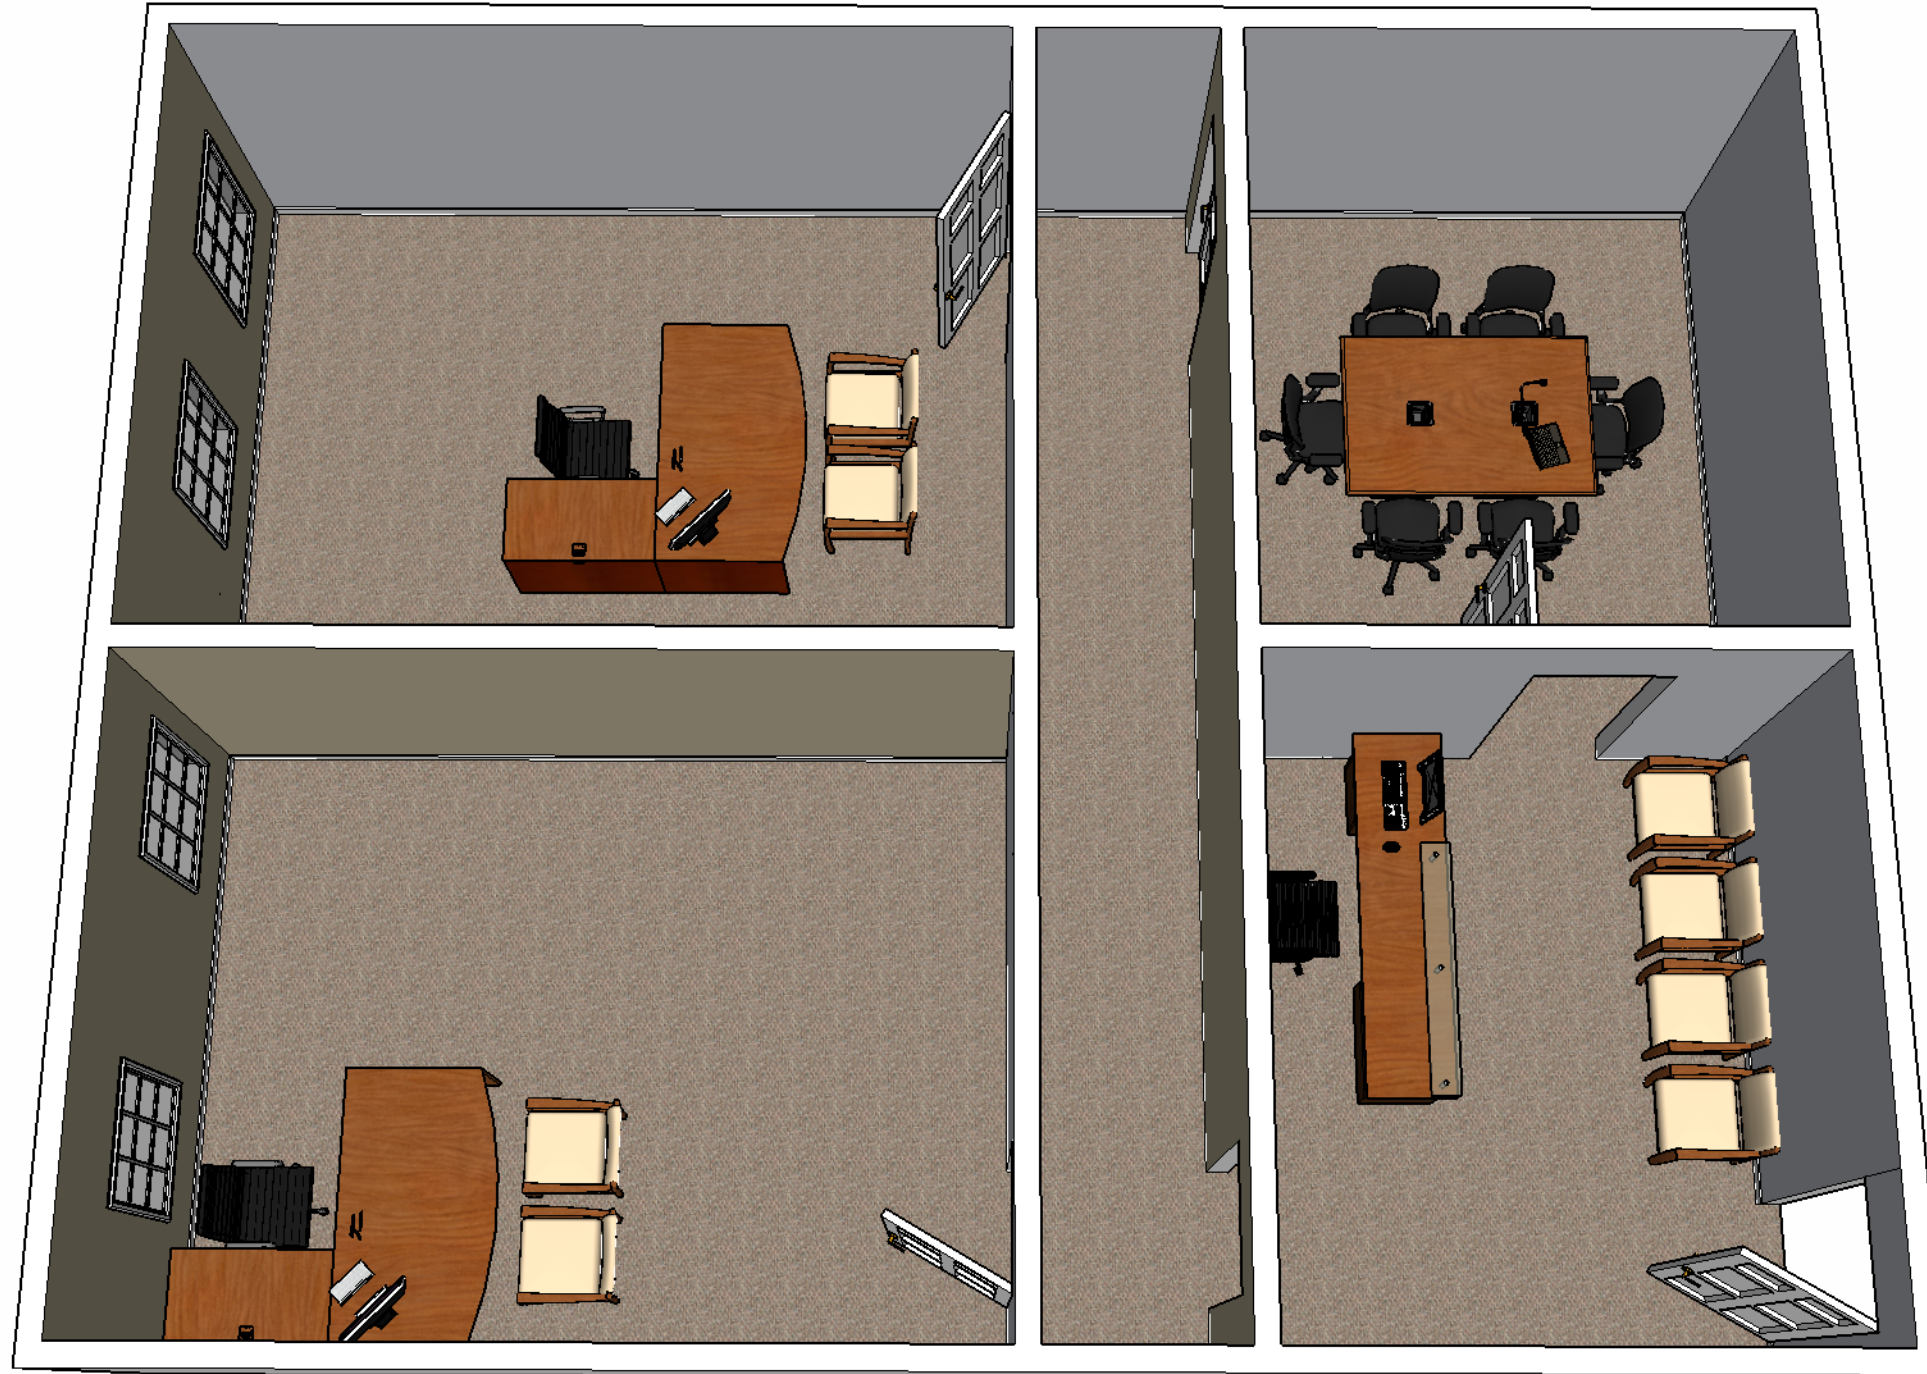

App. 1,000 useable square feet
* Dimensions are not 100% accurate

101 N. Main Street Build-Out

Greensburg, PA 15601

App. 1,000 useable square feet
* Dimensions are not 100% accurate

101 N. Main Street Build-Out

Greensburg, PA 15601

App. 1,000 useable square feet
* Dimensions are not 100% accurate

101 N. Main Street Build-Out

Greensburg, PA 15601

App. 1,000 useable square feet
* Dimensions are not 100% accurate

101 N. Main Street Build-Out