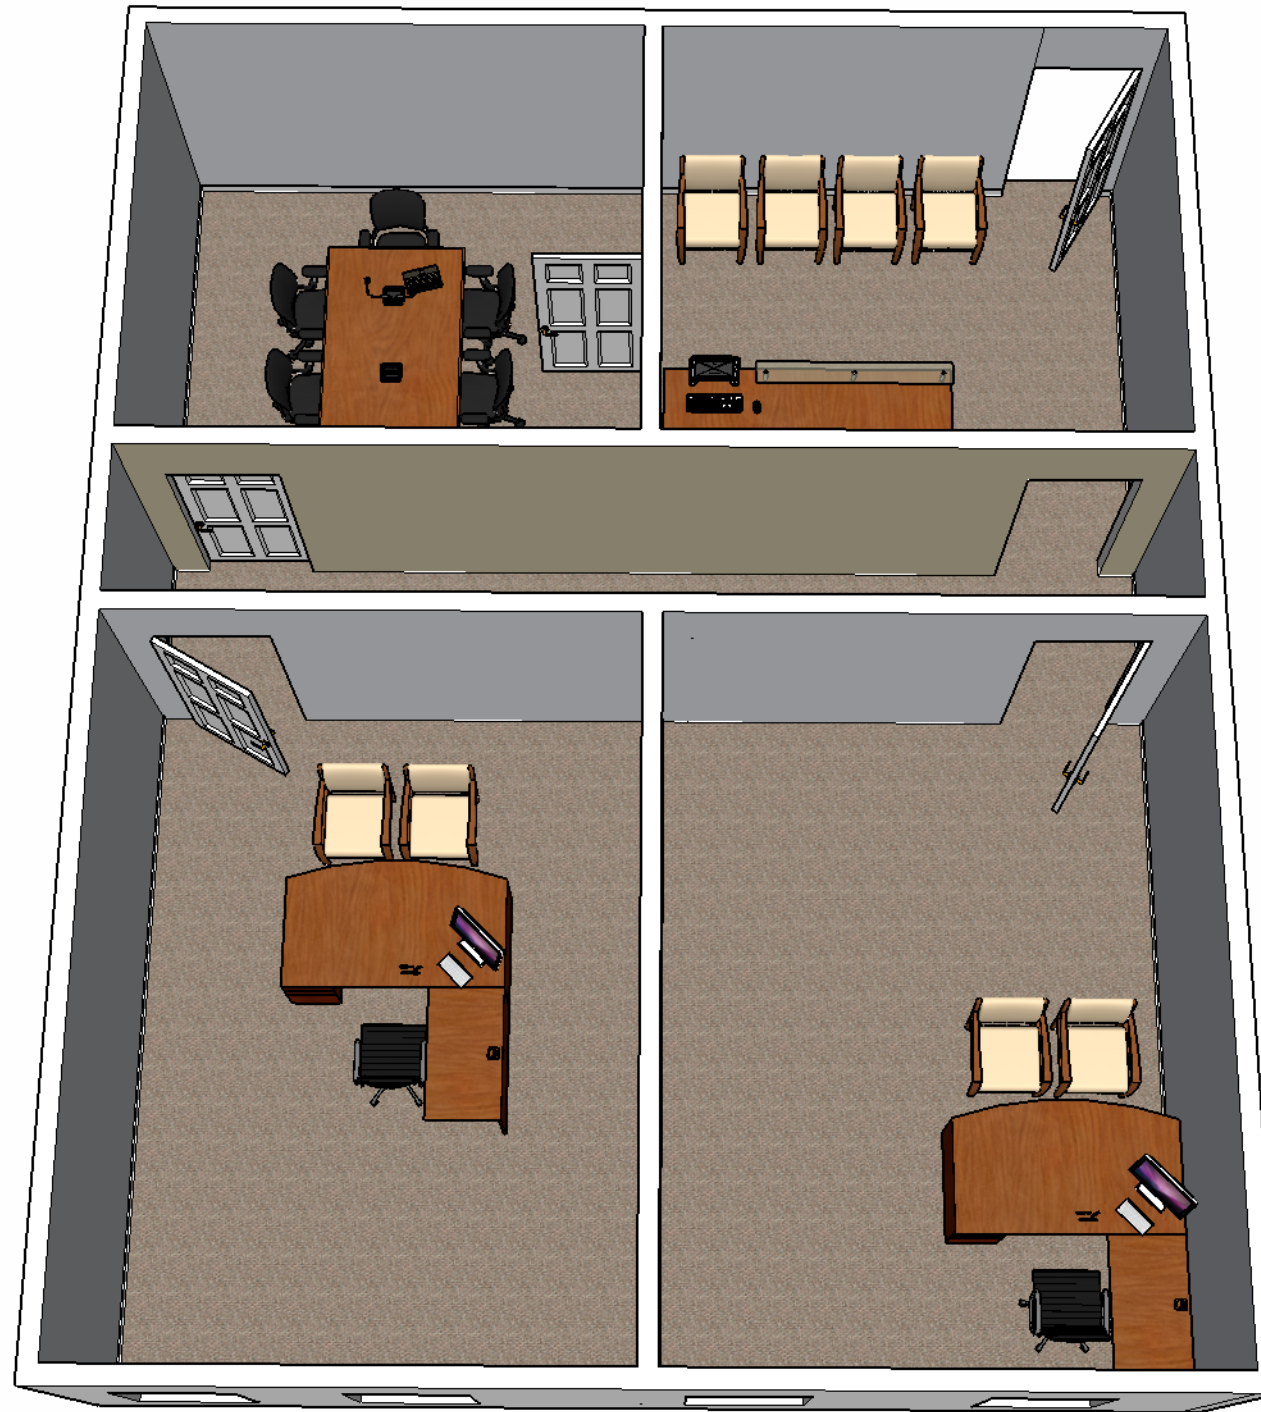

App. 1,000 useable square feet
* Dimensions are not 100% accurate

101 N. Main Street Build-Out

Greensburg, PA 15601

App. 1,000 useable square feet
* Dimensions are not 100% accurate

101 N. Main Street Build-Out

Greensburg, PA 15601

App. 1,000 useable square feet
* Dimensions are not 100% accurate

101 N. Main Street Build-Out

Greensburg, PA 15601

App. 1,000 useable square feet
* Dimensions are not 100% accurate

101 N. Main Street Build-Out