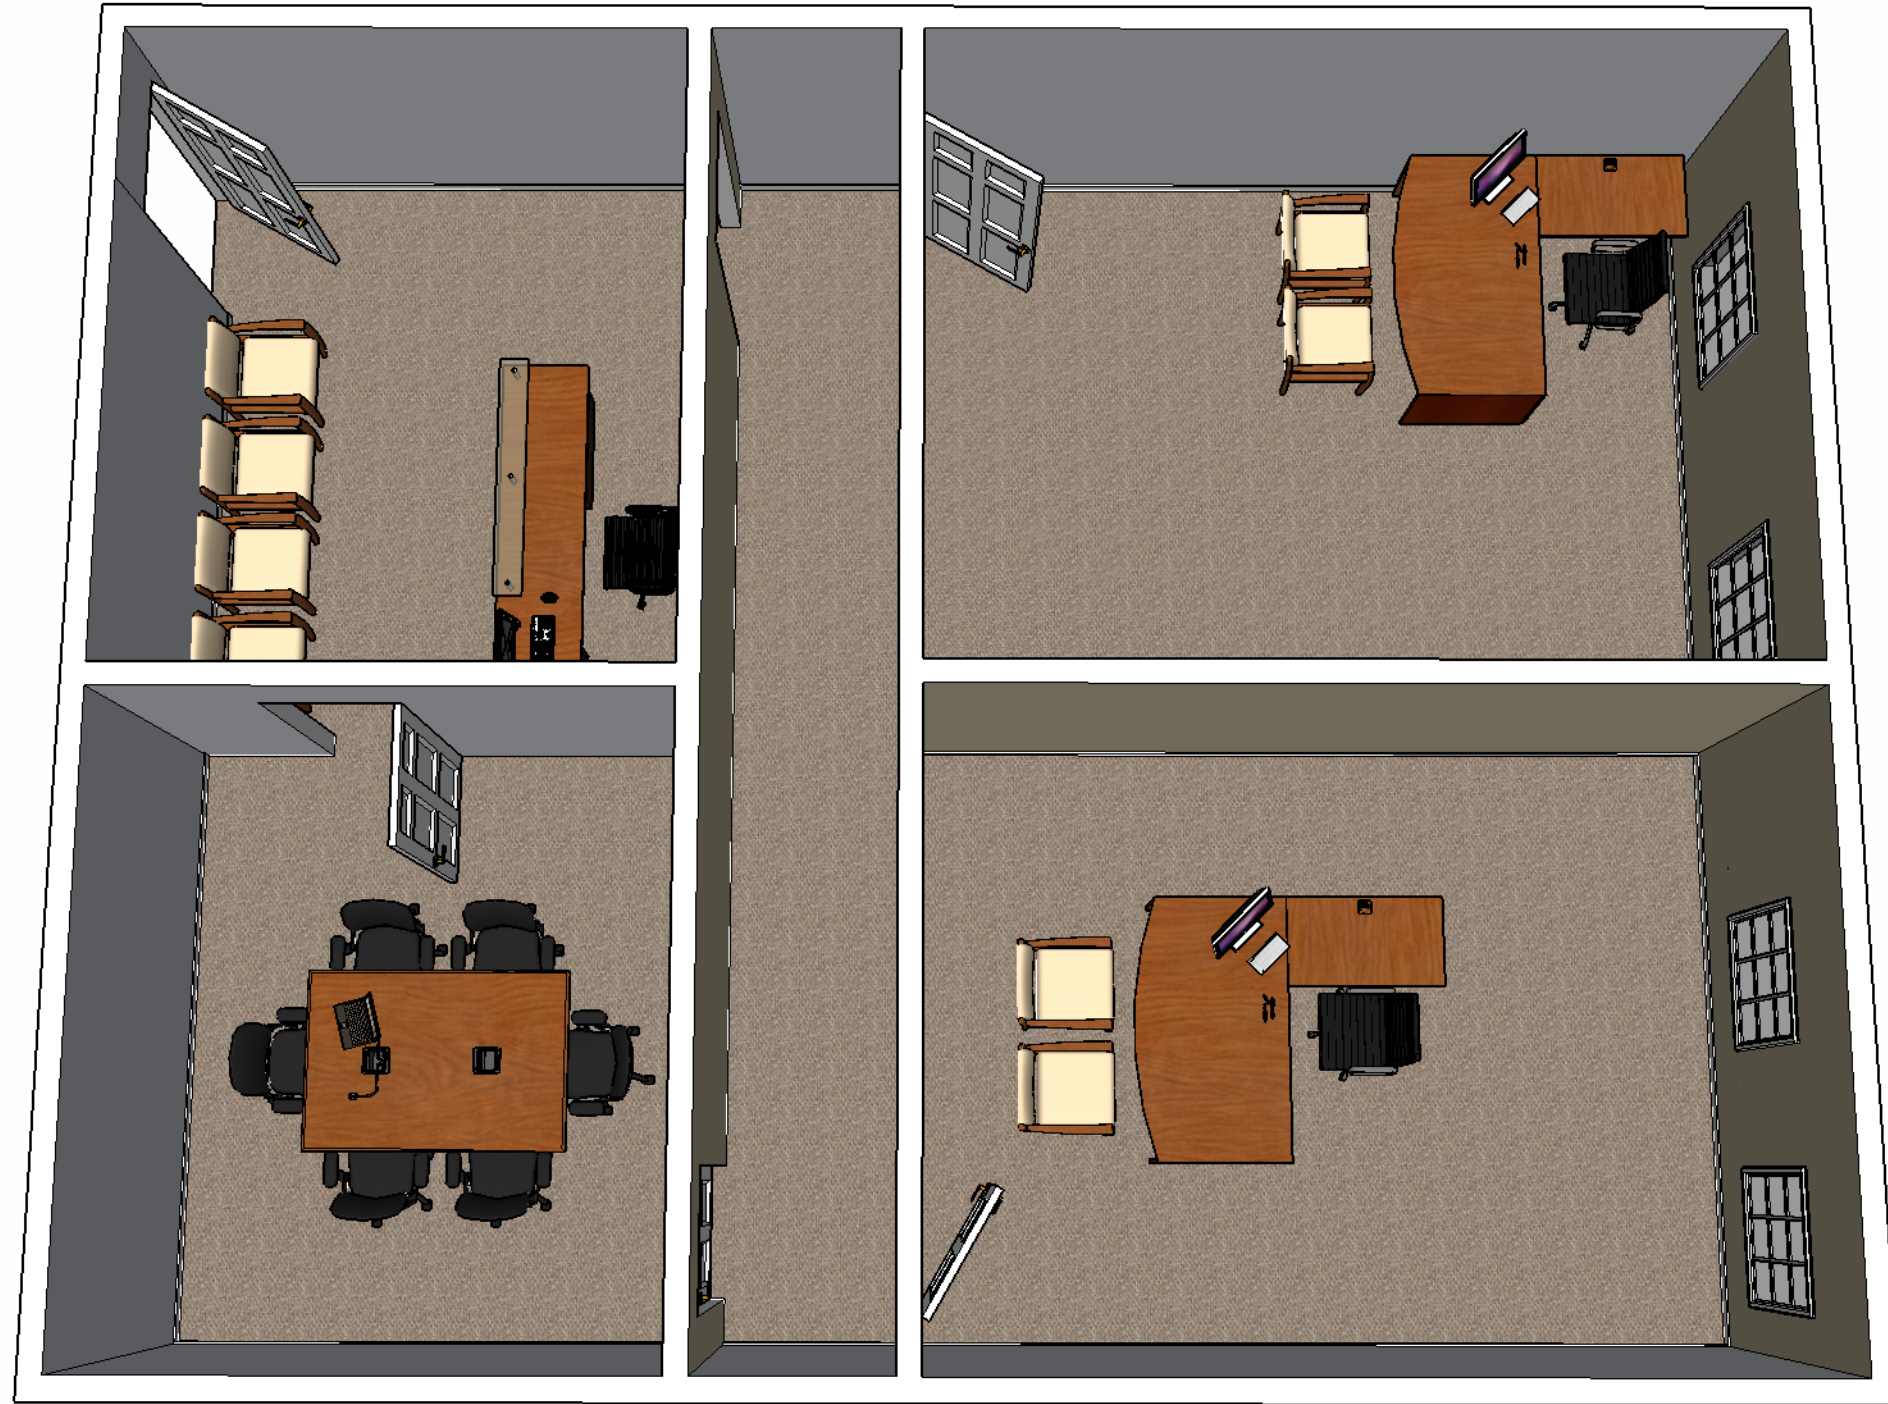

App. 1,000 useable square feet
* Dimensions are not 100% accurate

101 N. Main Street Build-Out

Greensburg, PA 15601

App. 1,000 useable square feet
* Dimensions are not 100% accurate

101 N. Main Street Build-Out

Greensburg, PA 15601

App. 1,000 useable square feet
* Dimensions are not 100% accurate

101 N. Main Street Build-Out

Greensburg, PA 15601

App. 1,000 useable square feet
* Dimensions are not 100% accurate

101 N. Main Street Build-Out