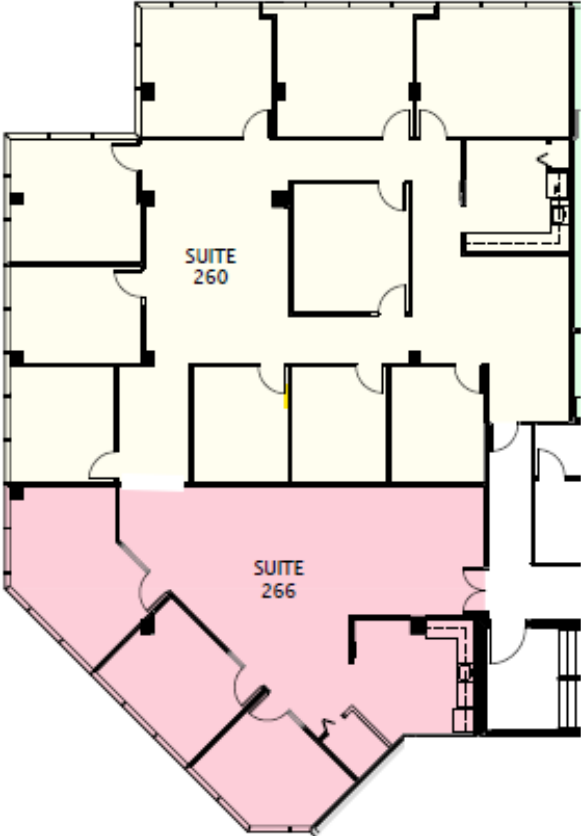

# PENINSULA PLAZA

2424 N Federal Hwy, Boca Raton, FL

**Suite 260-266**  
**5,610 r.s.f.**

For more information,  
please contact:

Brady Titcomb  
+1 954 653 3222  
brady.titcomb@jll.com

Floor Legend