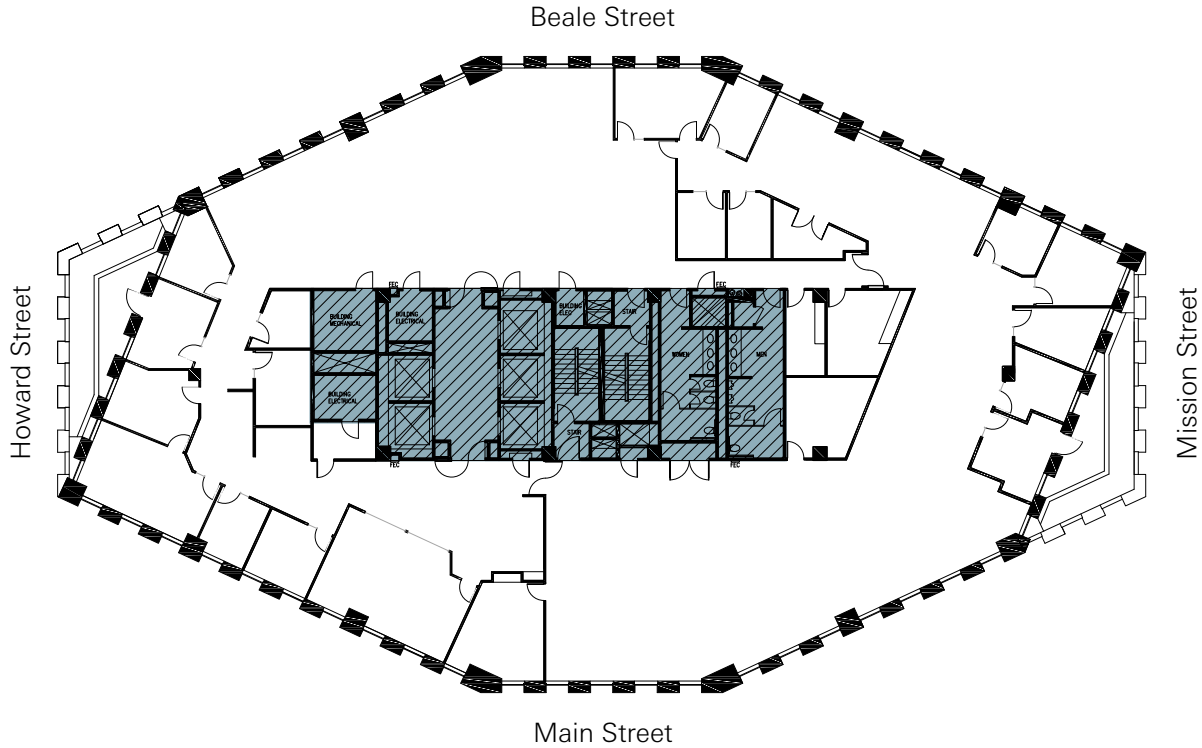

SUITE 3000

±16,279 RSF

201

MISSION

[Click Here for Virtual Tour](#)

Available Now

Bay Bridge Views

14' Ceilings