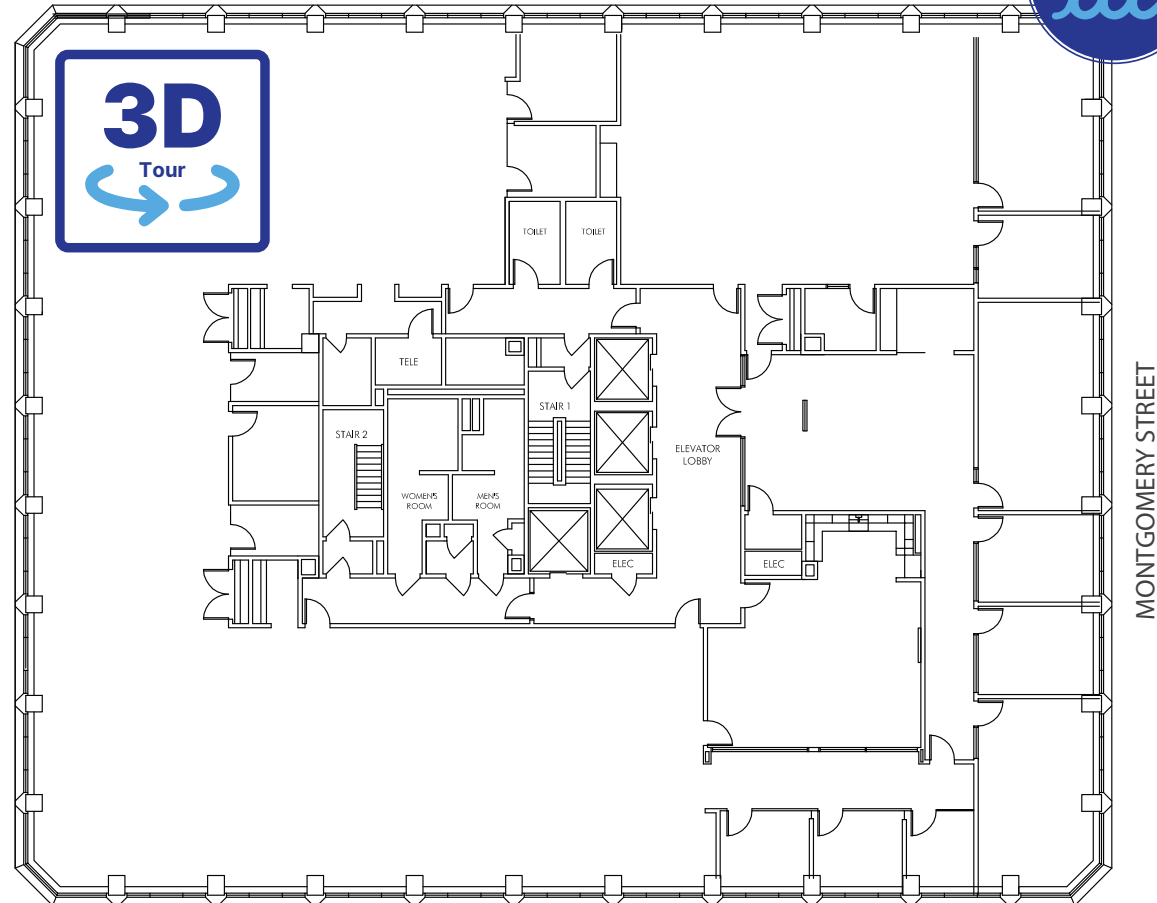

Suite 1500

14,291 RSF

- 3 large conference rooms
- 11 private office/flex rooms
- Kitchen/lounge
- Efficient open area
- 2 bonus restrooms
- Bright modern space with Bay & City views
- Available now

601

CLAY STREET

MONTGOMERY STREET

Kelly Glass
415.322.5062
kelly.glass@avisonyoung.com
RE Lic #01335179

Colton Hanley
415.913.8699
colton.hanley@avisonyoung.com
RE Lic #02089768

Elliot Ashkenazy
415.596.6886
elliott.ashkenazy@avisonyoung.com
RE Lic: 02280616