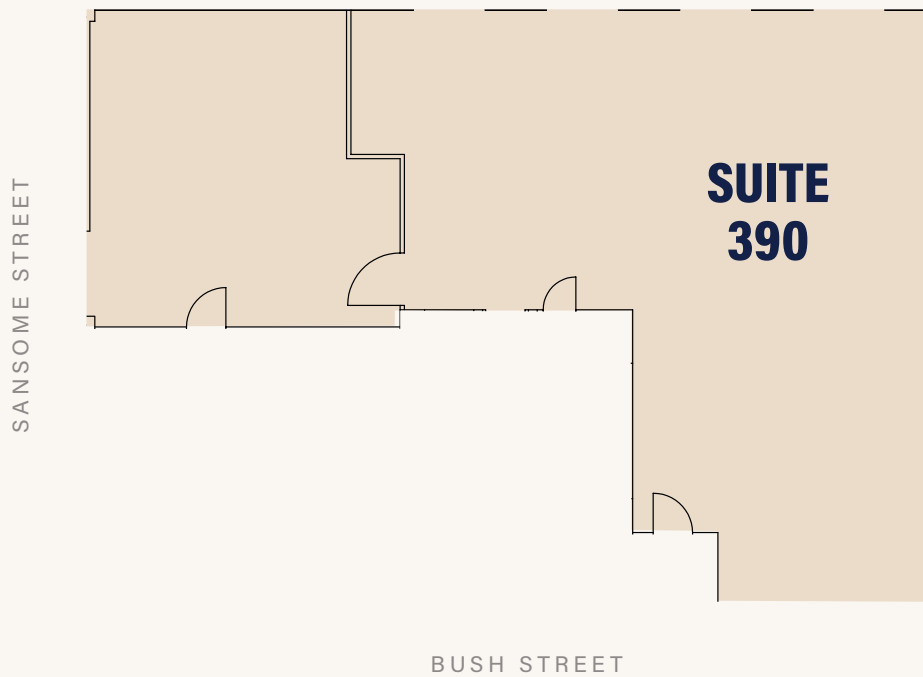

FLOOR 03

SUITE 390

2,252 RSF

NORTH

Available now

Suites 380 and 390 may be leased separately or together for a total of 3,533 RSF