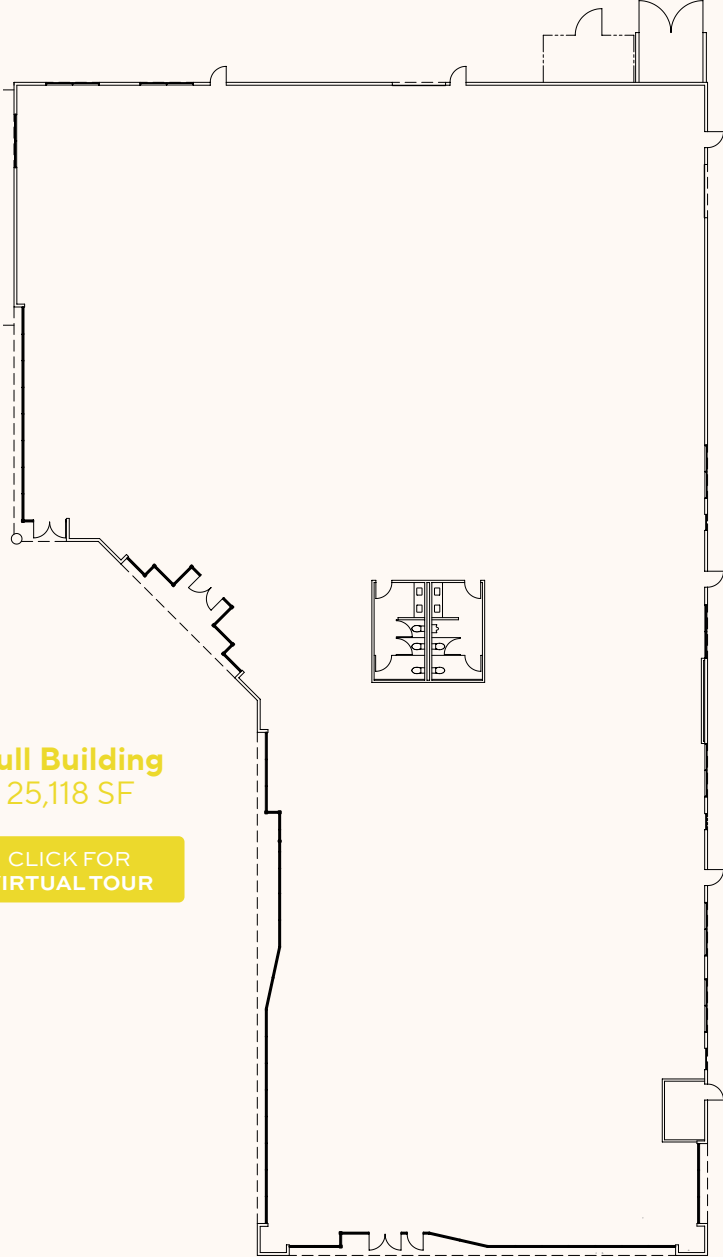

CONOR EVANS

Vice President
t 858-291-1415
conor.evans@colliers.com
CA RE Lic. #01963596

6730 Mesa Ridge Rd

FULL BUILDING

Full Building
25,118 SF

[CLICK FOR VIRTUAL TOUR](#)

Room for life- at work

- Onsite Restaurant
- Beer On Tap
- Food Trucks
- Mindfulness Spaces
- Outdoor Seating
- Collaboration Areas
- Resort Style Fitness Center