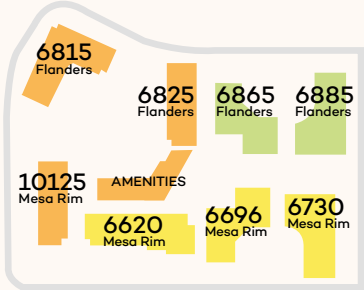

CONOR EVANS

Vice President
t 858-291-1415
conor.evans@colliers.com
CA RE Lic. #01963596

6730 Mesa Ridge Rd

FULL BUILDING

Full Building
25,118 SF

[CLICK FOR VIRTUAL TOUR](#)

Room for life- at work

- Onsite Restaurant
- Beer On Tap
- Food Trucks
- Mindfulness Spaces
- Outdoor Seating
- Collaboration Areas
- Resort Style Fitness Center