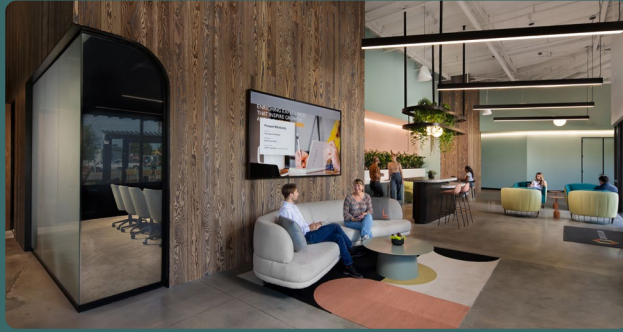

CONOR EVANS

Vice President
t 858-291-1415
conor.evans@colliers.com
CA RE Lic. #01963596

6730 Mesa Ridge Rd

FULL BUILDING

Full Building
25,118 SF

[CLICK FOR VIRTUAL TOUR](#)

Room for life- at work

- Onsite Restaurant
- Beer On Tap
- Food Trucks
- Mindfulness Spaces
- Outdoor Seating
- Collaboration Areas
- Resort Style Fitness Center