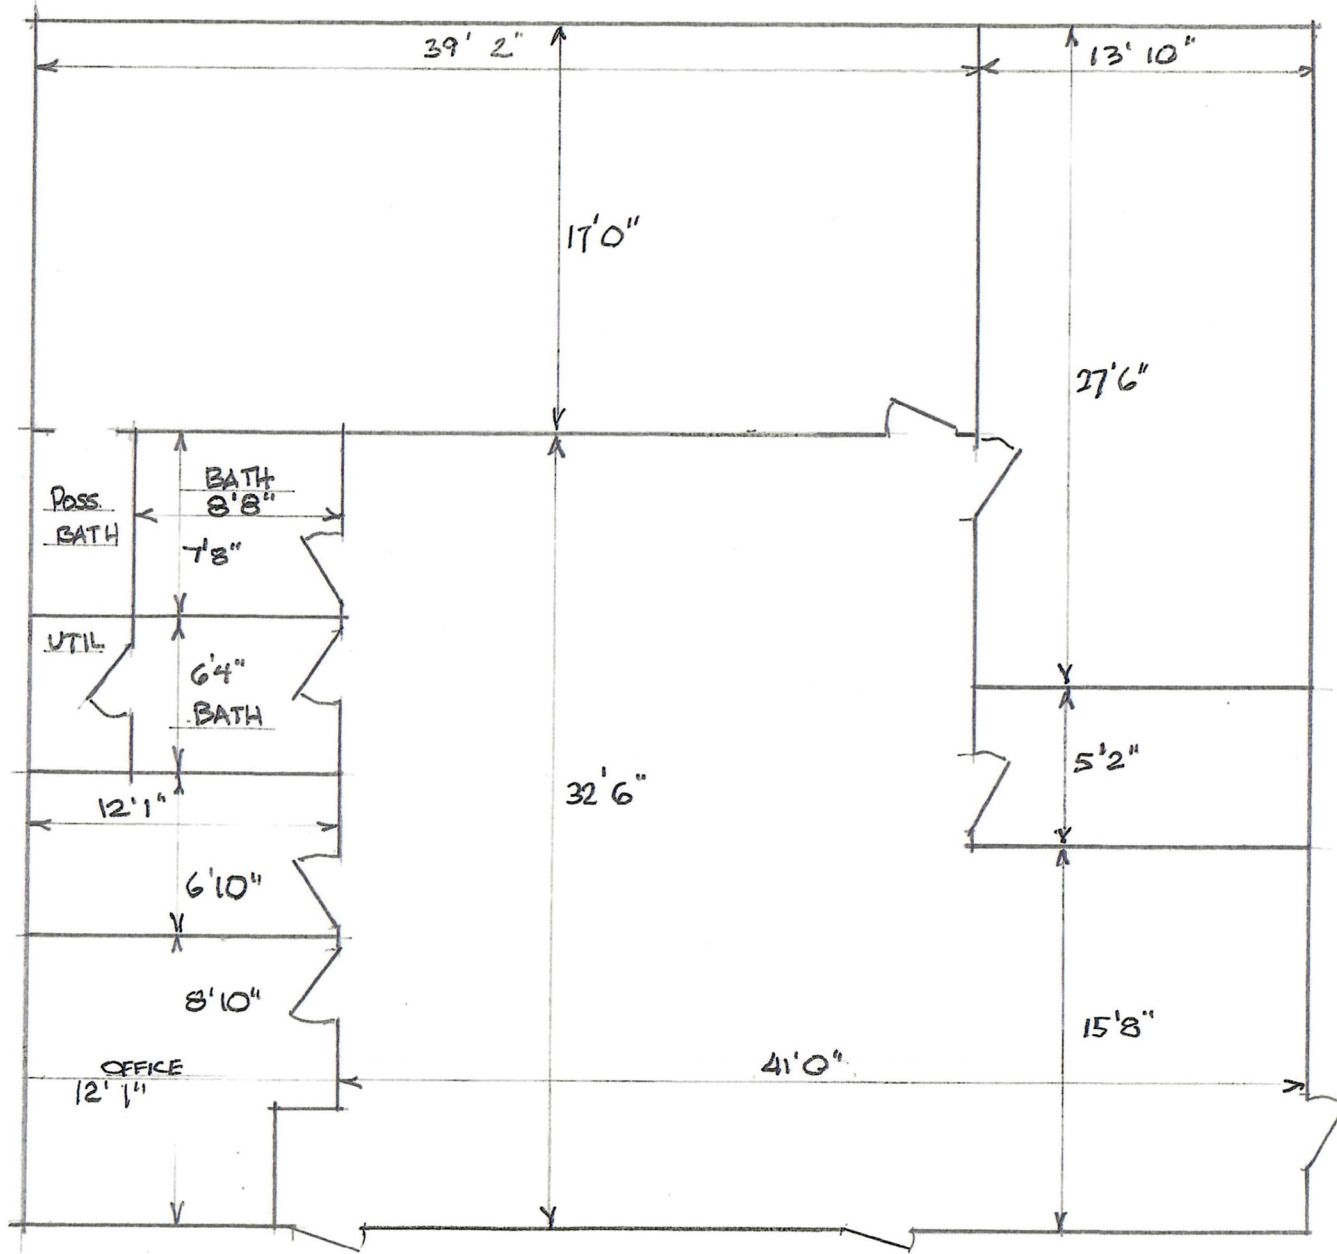

SUITE 212-214
11010 COMBIE RD
AUBURN, CA
FEB 15 2013

ALL DOORS 3' 0" ALL WINDOWS 3' 5"

PLEASE VERIFY BEFORE USE