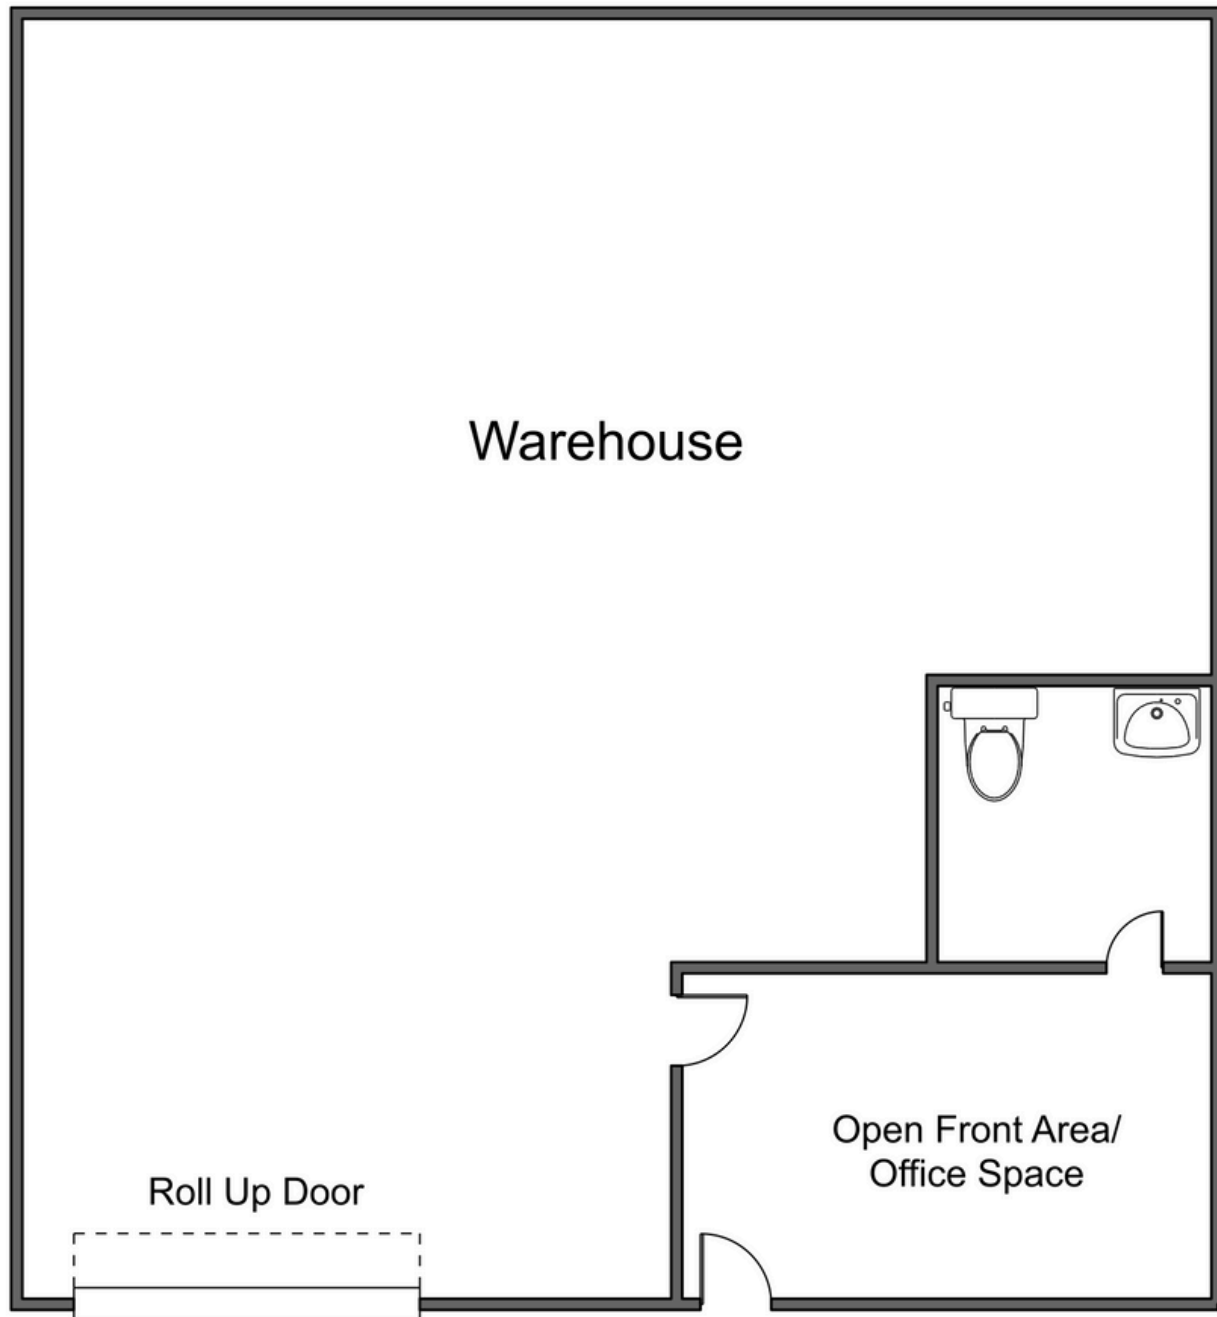

**GOBLE
PROPERTIES**

437 REYNOLDS CIRCLE SAN JOSE, CA

Industrial For Lease
2,055 SF

 **GOBLE
PROPERTIES**
GOBLEPROPERTIES.COM

Contact Us
408-452-1754
contact@gobleproperties.com

**437 Reynolds Circle
2,055 SF**

UNIT HIGHLIGHTS

- 2, 055 sq. ft.
- Office/ Flex Area
- 1 Restroom
- 1 Grade Level Roll Up Door
- 100 amps
- 1:1 Parking Ratio

Contact Us

408-452-1754

contact@gobleproperties.com