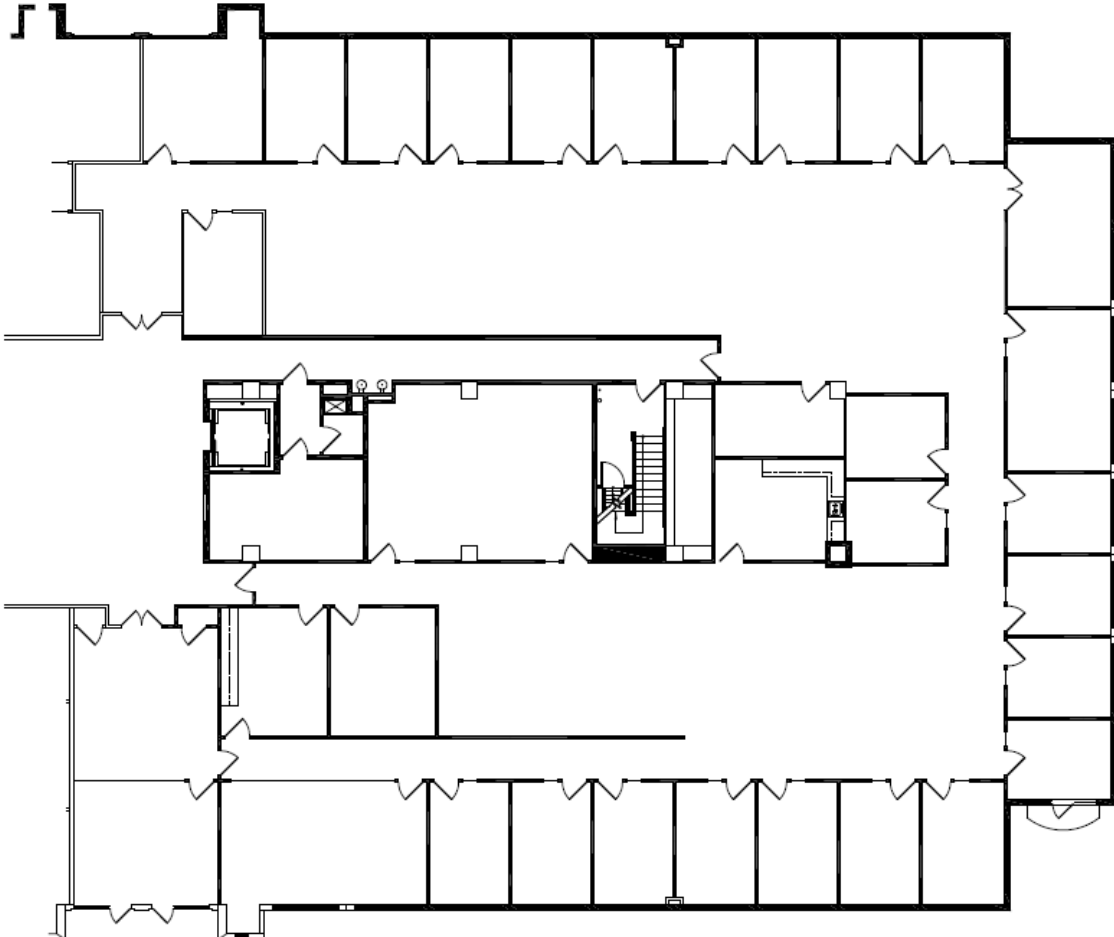

Miramar Centre I

3401 SW 160th Avenue, Miramar, FL
Suite 400 – 10,224 sf