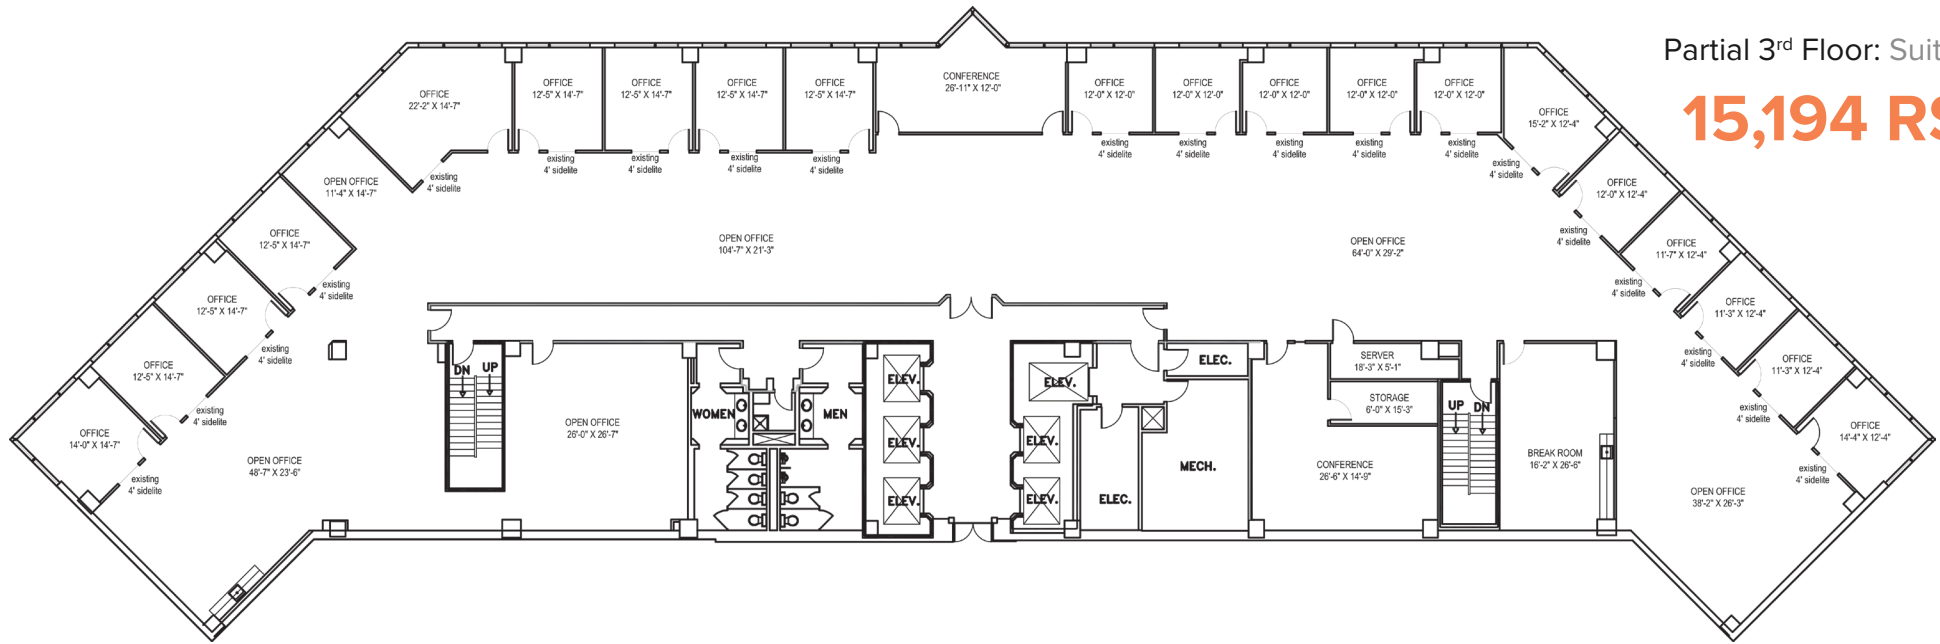

WATERFORD PLAZA

7650 W COURTNEY CAMPBELL CAUSEWAY - TAMPA, FL 33607

Partial 3rd Floor: Suite 300

15,194 RSF

Contact

LARA SIEDER

First Vice President

T +1 727 871 2145