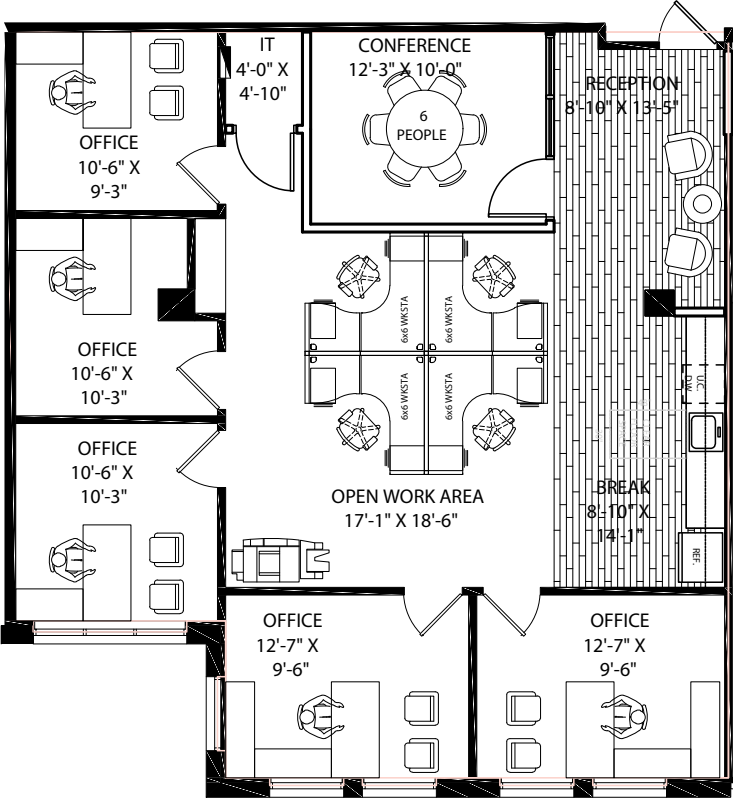

WESTON CORPORATE CENTER

WCC I

SUITE 315 | 1,619 RSF

SPEC SUITE

2500 WESTON RD, WESTON, FL 33331

BLANCA COMMERCIAL REAL ESTATE, INC.  
LICENSED REAL ESTATE BROKER | BLANCACRE.COM

CHRIS GALLAGHER | 954.465.2624  
chris.gallagher@blancacre.com